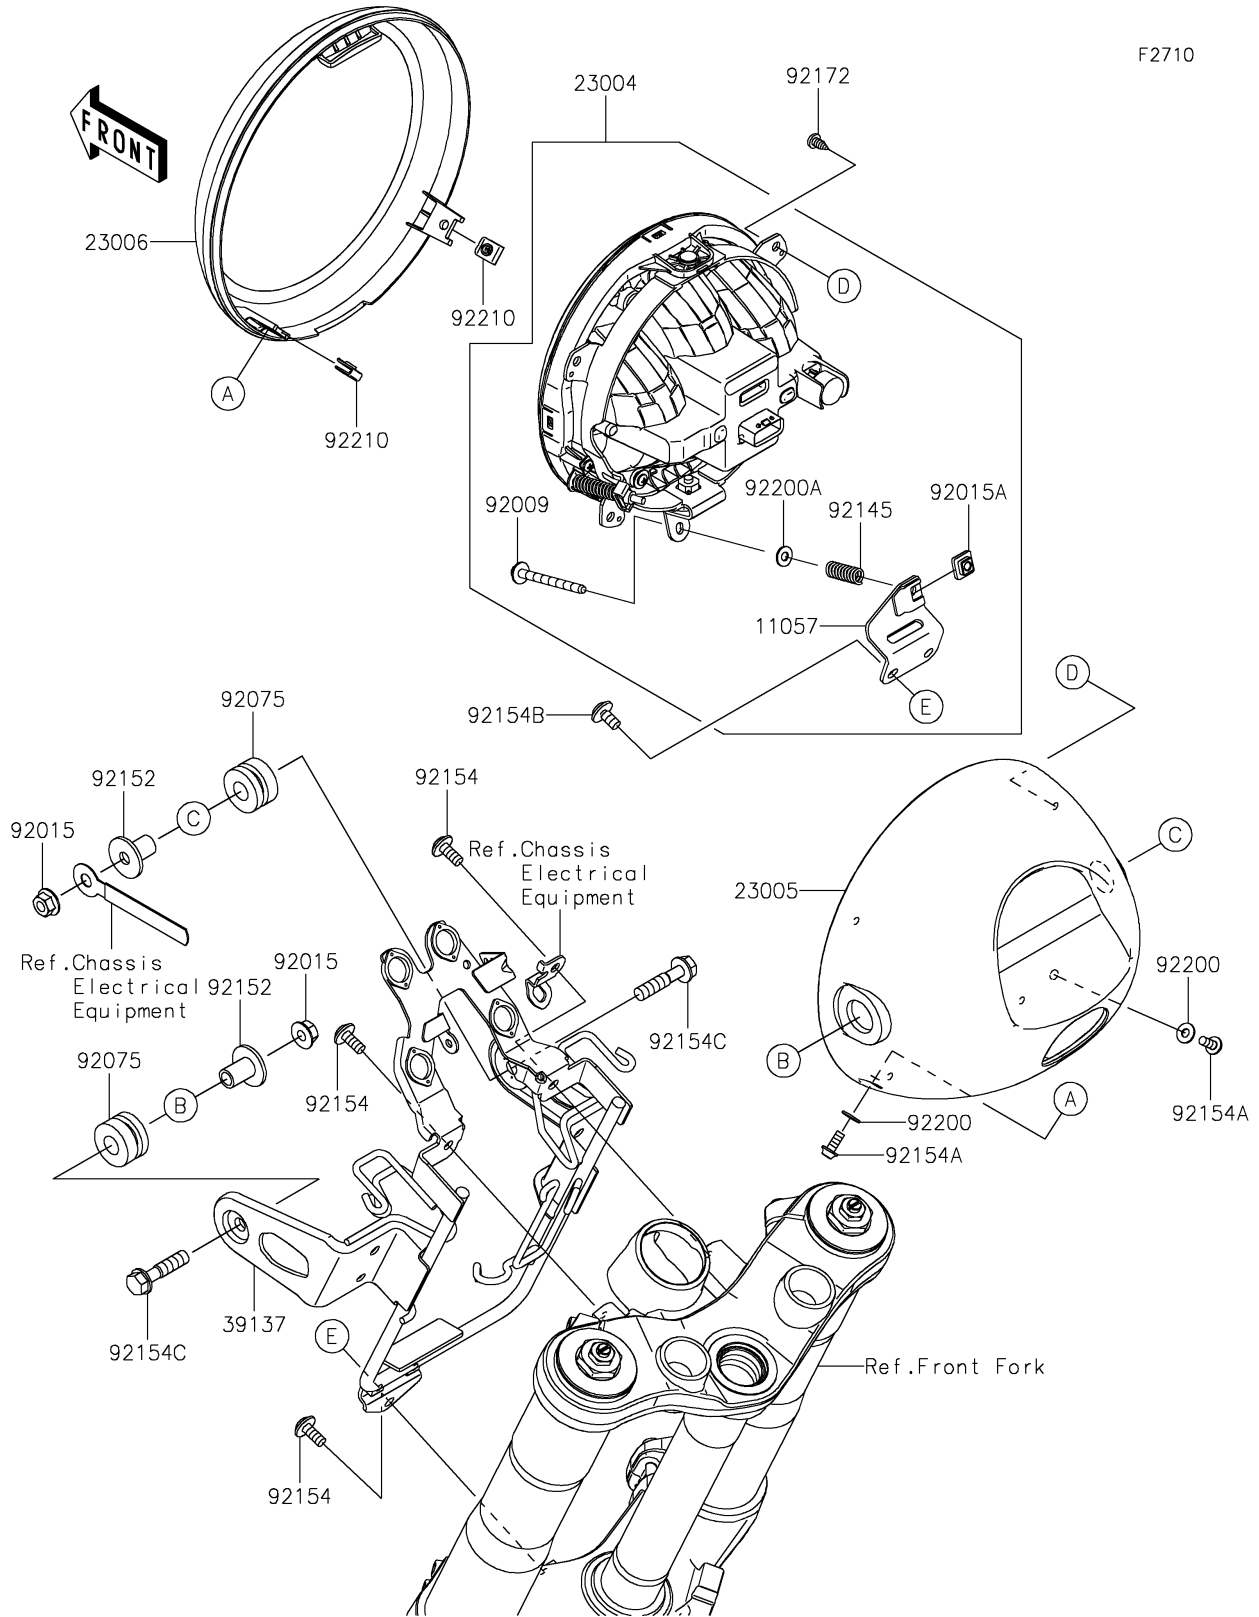

# 2021 Z900RS PARTS DIAGRAM

Headlight(s)

## 2021 Z900RS PARTS LIST

### Headlight(s)

ITEM NAME	PART NUMBER	QUANTITY
BRACKET (Ref # 11057)	11057-2657	1
LAMP-HEAD,LED (Ref # 23004)	23004-0406	1
BODY-COMP-HEAD LAMP,EBONY (Ref # 23005)	23005-0049-H8	1
RIM-LAMP (Ref # 23006)	23006-0019	1
STAY-COMP,HEAD LAMP (Ref # 39137)	39137-0678	1
SCREW,ADJUST,5X55 (Ref # 92009)	92009-1683	1
NUT,FLANGED,8MM (Ref # 92015)	92015-1014	2
NUT,5MM (Ref # 92015A)	92015-1897	1
DAMPER (Ref # 92075)	92075-1736	2
SPRING (Ref # 92145)	92145-1887	1
COLLAR,8X12X20.3 (Ref # 92152)	92152-2433	2
BOLT,SOCKET,6X14 (Ref # 92154)	92154-0907	3
BOLT,SOCKET,5X12 (Ref # 92154A)	92154-0917	2
BOLT,SOCKET,6X12 (Ref # 92154B)	92154-2706	2
BOLT,FLANGED,8X35 (Ref # 92154C)	92154-2923	2
SCREW,TAPPING,5X12 (Ref # 92172)	92172-0239	4
WASHER,NYLON,5.2X12X1 (Ref # 92200)	92200-2208	2
WASHER (Ref # 92200A)	92200-2282	1
NUT (Ref # 92210)	92210-0571	2