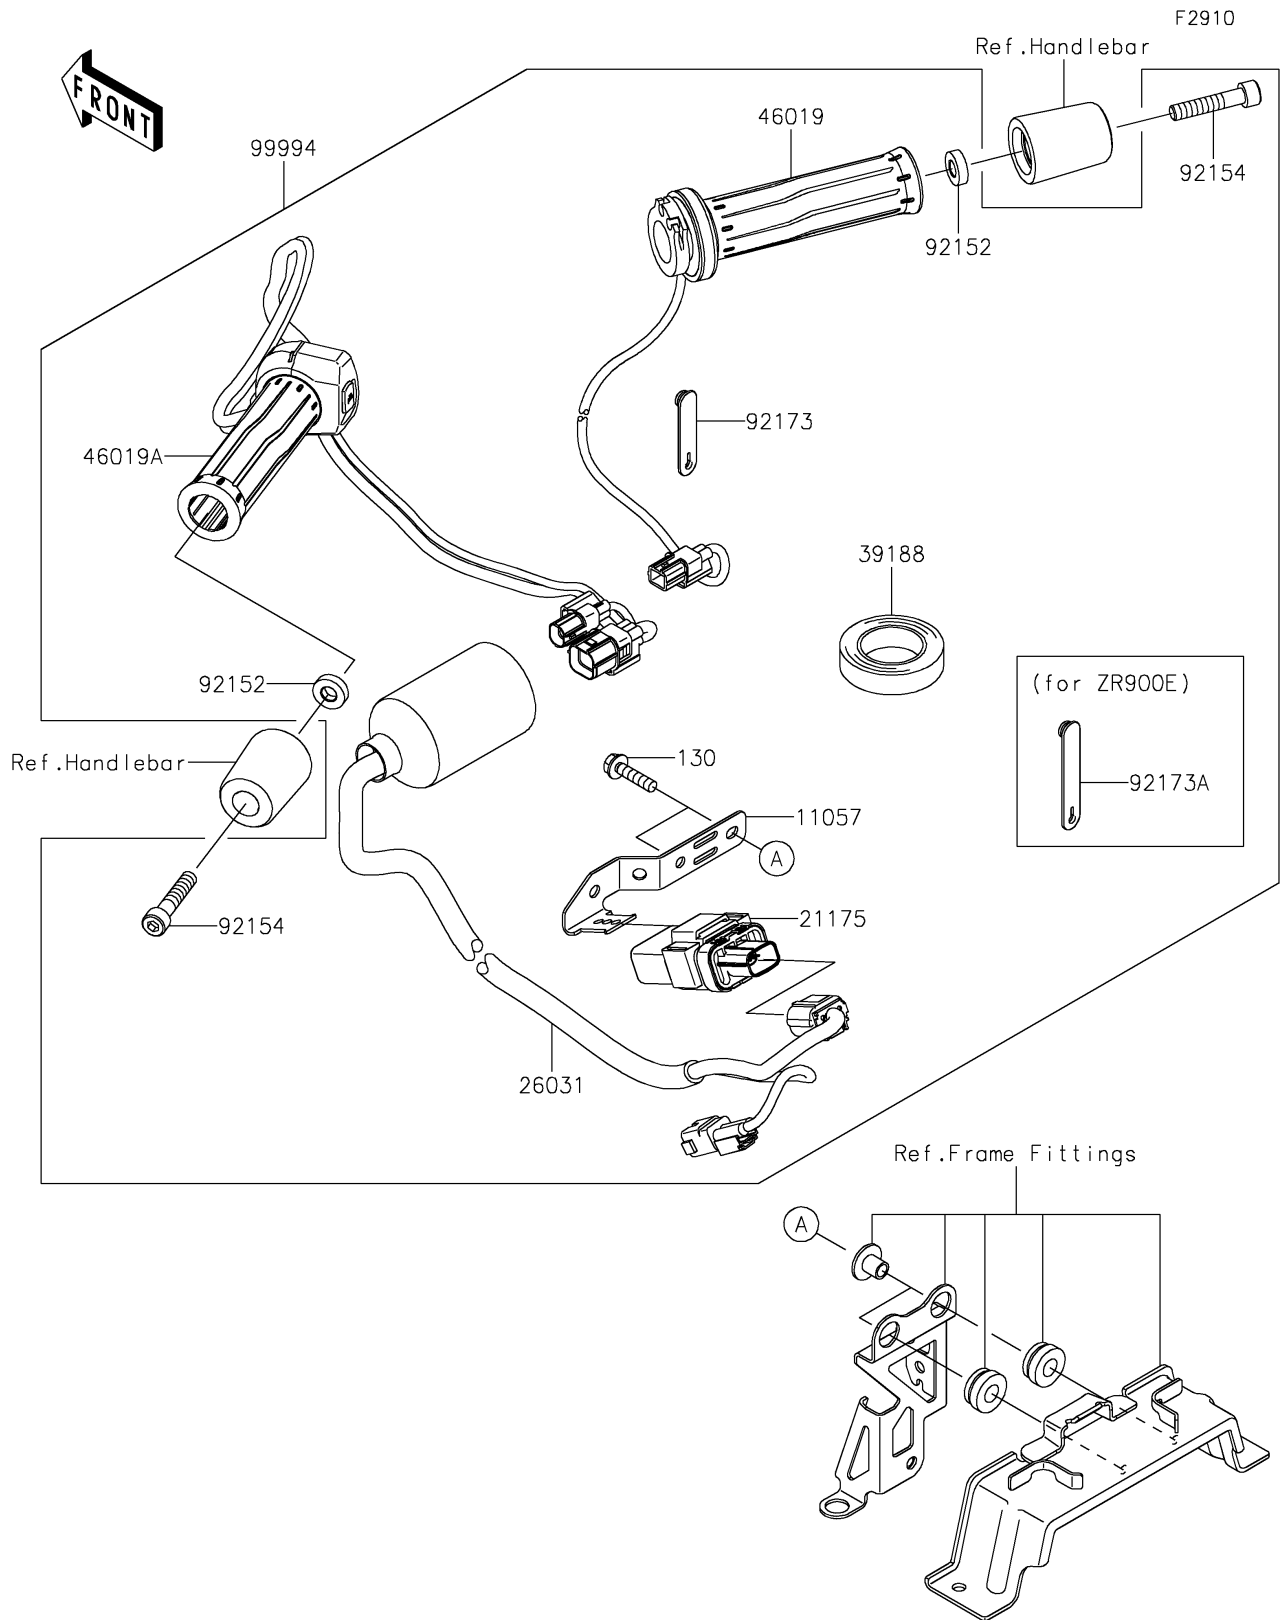

2021 Z900RS PARTS DIAGRAM

Accessory(Grip Heater)

2021 Z900RS PARTS LIST

Accessory(Grip Heater)

ITEM NAME	PART NUMBER	QUANTITY
BRACKET (Ref # 11057)	11057-1455	1
BOLT-FLANGED,6X25 (Ref # 130)	130BA0625	2
CONTROL UNIT-ELECTRONIC,GH (Ref # 21175)	21175-1329	1
HARNESS,SUB (Ref # 26031)	26031-2364	1
TAPE,HARNESS (Ref # 39188)	39188-0006	1
GRIP-ASSY,THROTTLE,HEATER (Ref # 46019)	46019-0077	1
GRIP-ASSY,HANDLE,LH,HEATER (Ref # 46019A)	46019-0091	1
COLLAR,8.2X18X5 (Ref # 92152)	92152-1848	2
BOLT,SOCKET,8X40 (Ref # 92154)	92154-1001	2
CLAMP,RUBBER PLATE (Ref # 92173)	92173-1229	1
CLAMP (Ref # 92173A)	92173-1526	1
KIT-ACCESSORY,GRIP-HEATER (Ref # 99994)	99994-1335	1