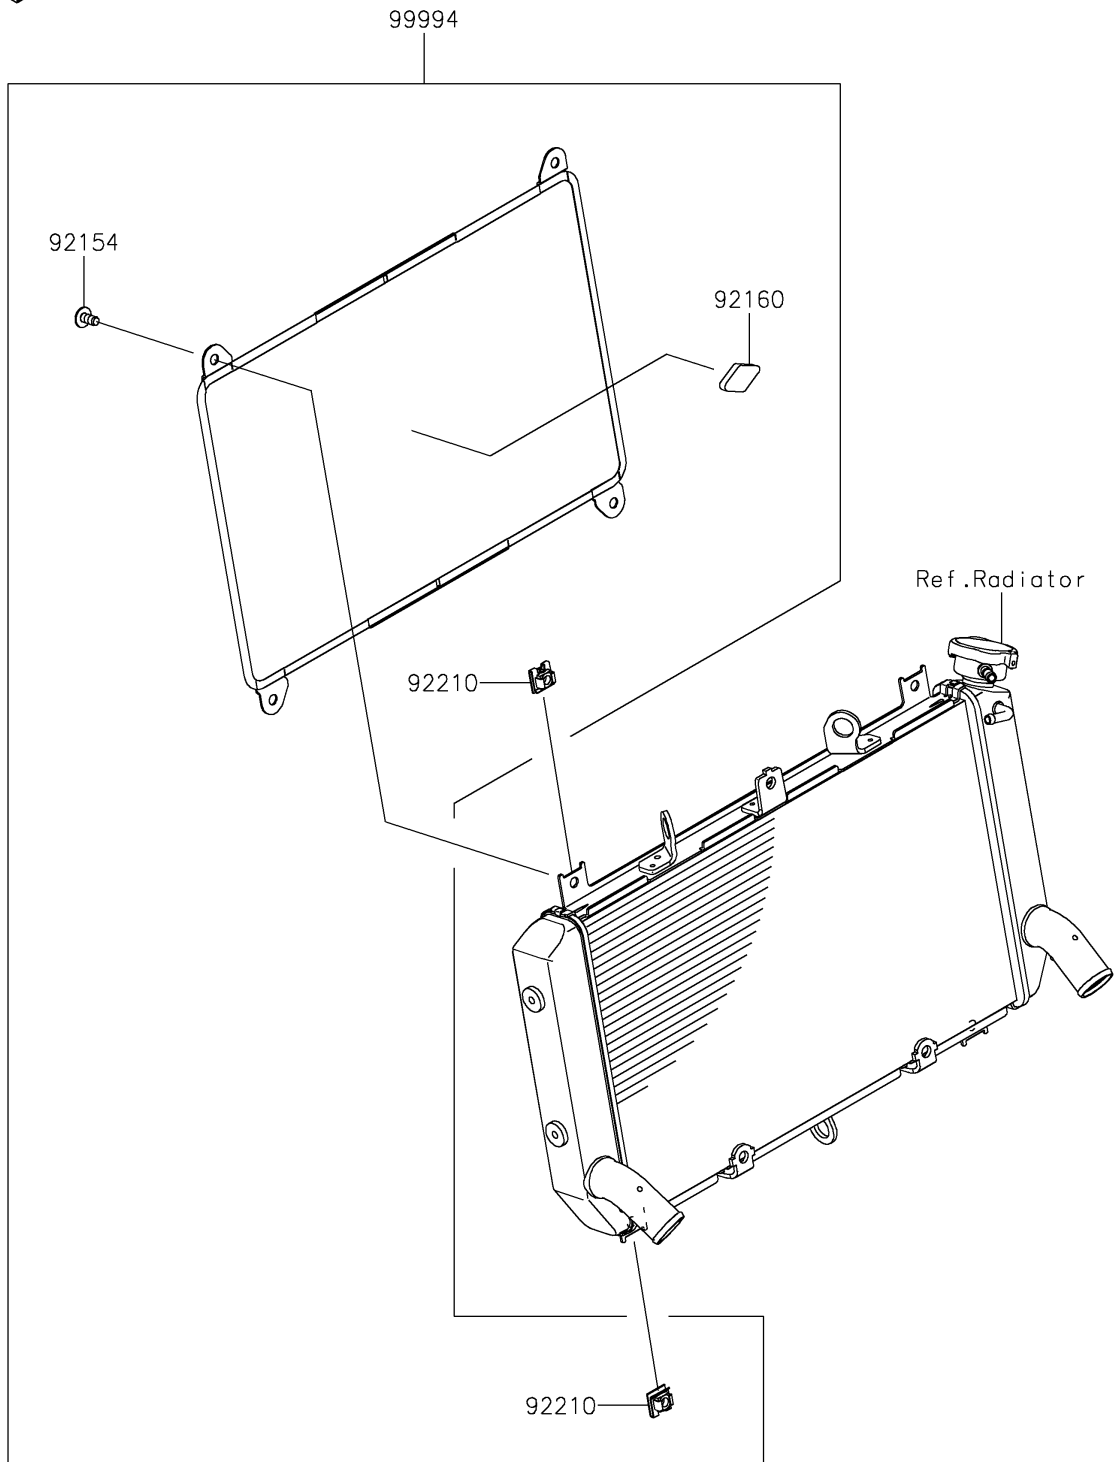

2021 Z900RS PARTS DIAGRAM

Accessory(Radiator Guard)

F2910C

2021 Z900RS PARTS LIST

Accessory(Radiator Guard)

ITEM NAME	PART NUMBER	QUANTITY
BOLT,SOCKET,6X12 (Ref # 92154)	92154-4003	4
DAMPER (Ref # 92160)	92160-1863	1
NUT,CLIP,6MM (Ref # 92210)	92210-0867	4
RADIATOR GURAD (Ref # 99994)	99994-1455	1