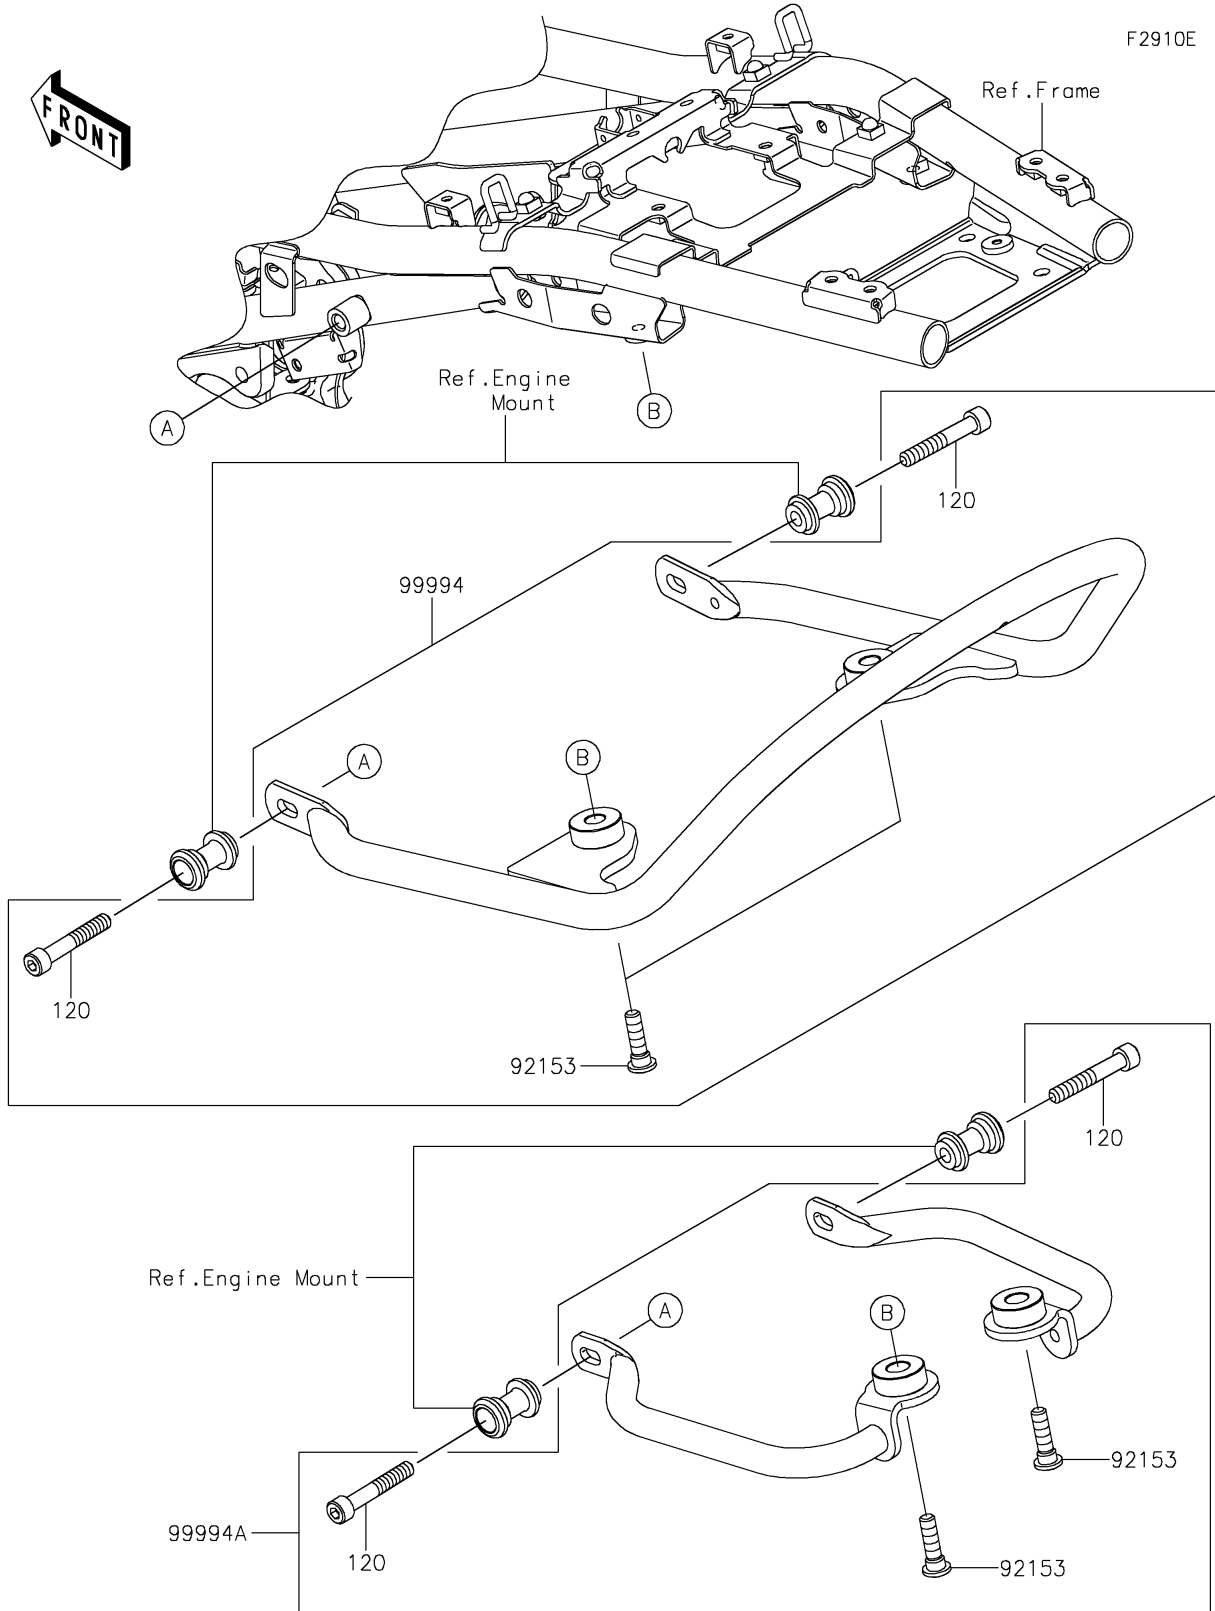

2021 Z900RS PARTS DIAGRAM

Accessory(Grip)

F2910E

2021 Z900RS PARTS LIST

Accessory(Grip)

ITEM NAME	PART NUMBER	QUANTITY
BOLT-SOCKET,8X50 (Ref # 120)	120CC0850	2
BOLT,SOCKET,8X30 (Ref # 92153)	92153-1624	2
KIT-ACCESSORY,GRAB BAR (Ref # 99994)	99994-1013	1
KIT-ACCESSORY,SIDE GRIP (Ref # 99994A)	99994-1014	1