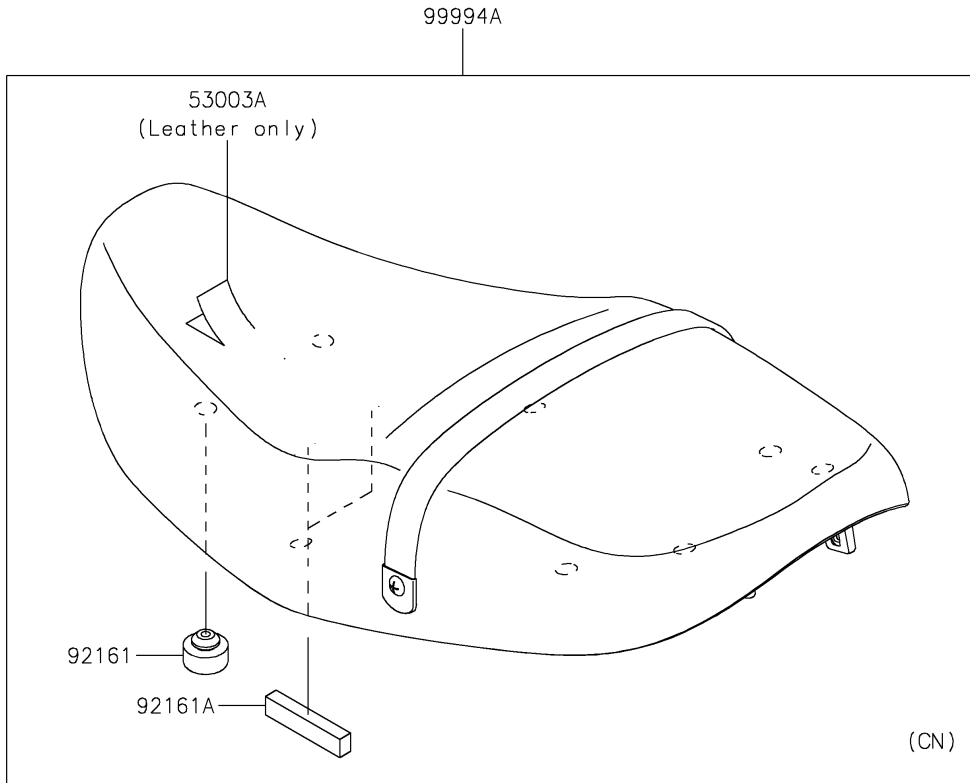

# 2021 Z900RS PARTS DIAGRAM

Accessory(Seat)

## 2021 Z900RS PARTS LIST

### Accessory(Seat)

ITEM NAME	PART NUMBER	QUANTITY
LEATHER,BLACK (Ref # 53003)	53003-0591-MA	1
LEATHER,BLACK (Ref # 53003A)	53003-0592-MA	1
DAMPER,SEAT (Ref # 92161)	92161-0930	8
DAMPER,10X70X15 (Ref # 92161A)	92161-2132	2
KIT-ACCESSORY,SEAT(LOW) (Ref # 99994)	99994-1022	1
KIT-ACCESSORY,SEAT(HIGH) (Ref # 99994A)	99994-1023	1