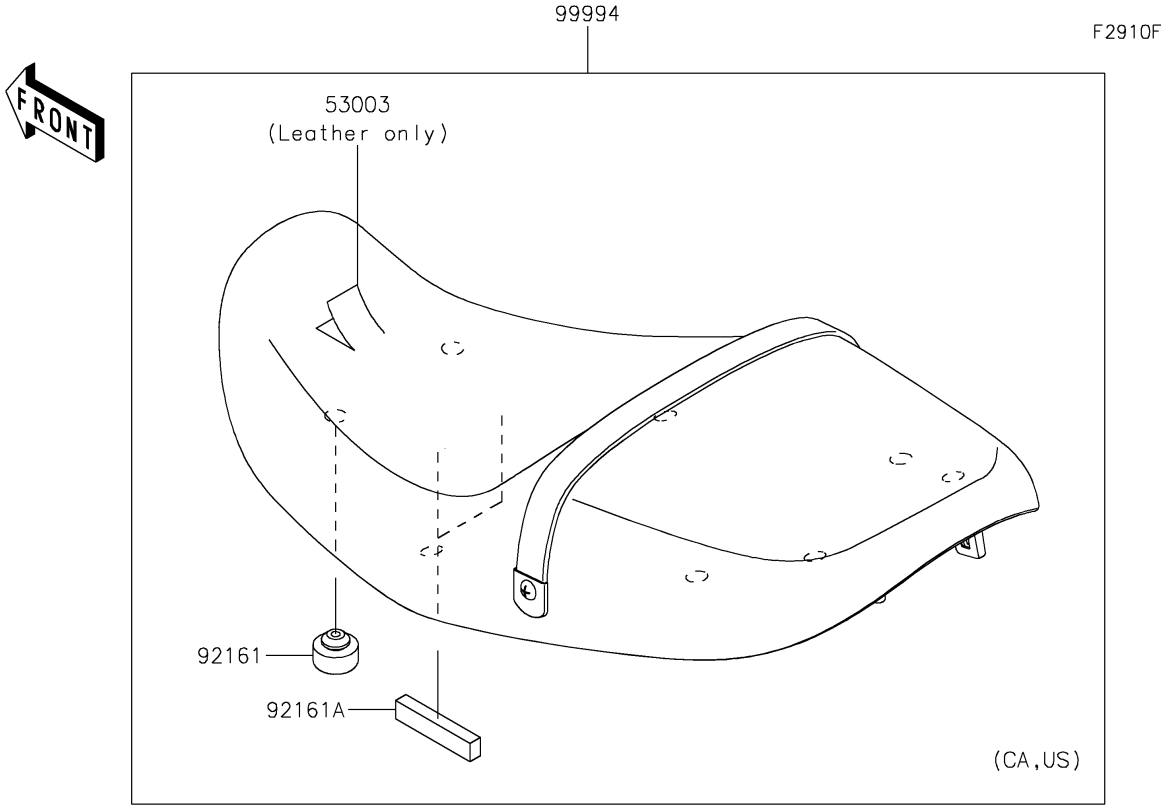

# 2021 Z900RS PARTS DIAGRAM

Accessory(Seat)

## 2021 Z900RS PARTS LIST

### Accessory(Seat)

ITEM NAME	PART NUMBER	QUANTITY
LEATHER,BLACK (Ref # 53003)	53003-0591-MA	1
LEATHER,BLACK (Ref # 53003A)	53003-0592-MA	1
DAMPER,SEAT (Ref # 92161)	92161-0930	8
DAMPER,10X70X15 (Ref # 92161A)	92161-2132	2
KIT-ACCESSORY,SEAT(LOW) (Ref # 99994)	99994-1022	1
KIT-ACCESSORY,SEAT(HIGH) (Ref # 99994A)	99994-1023	1