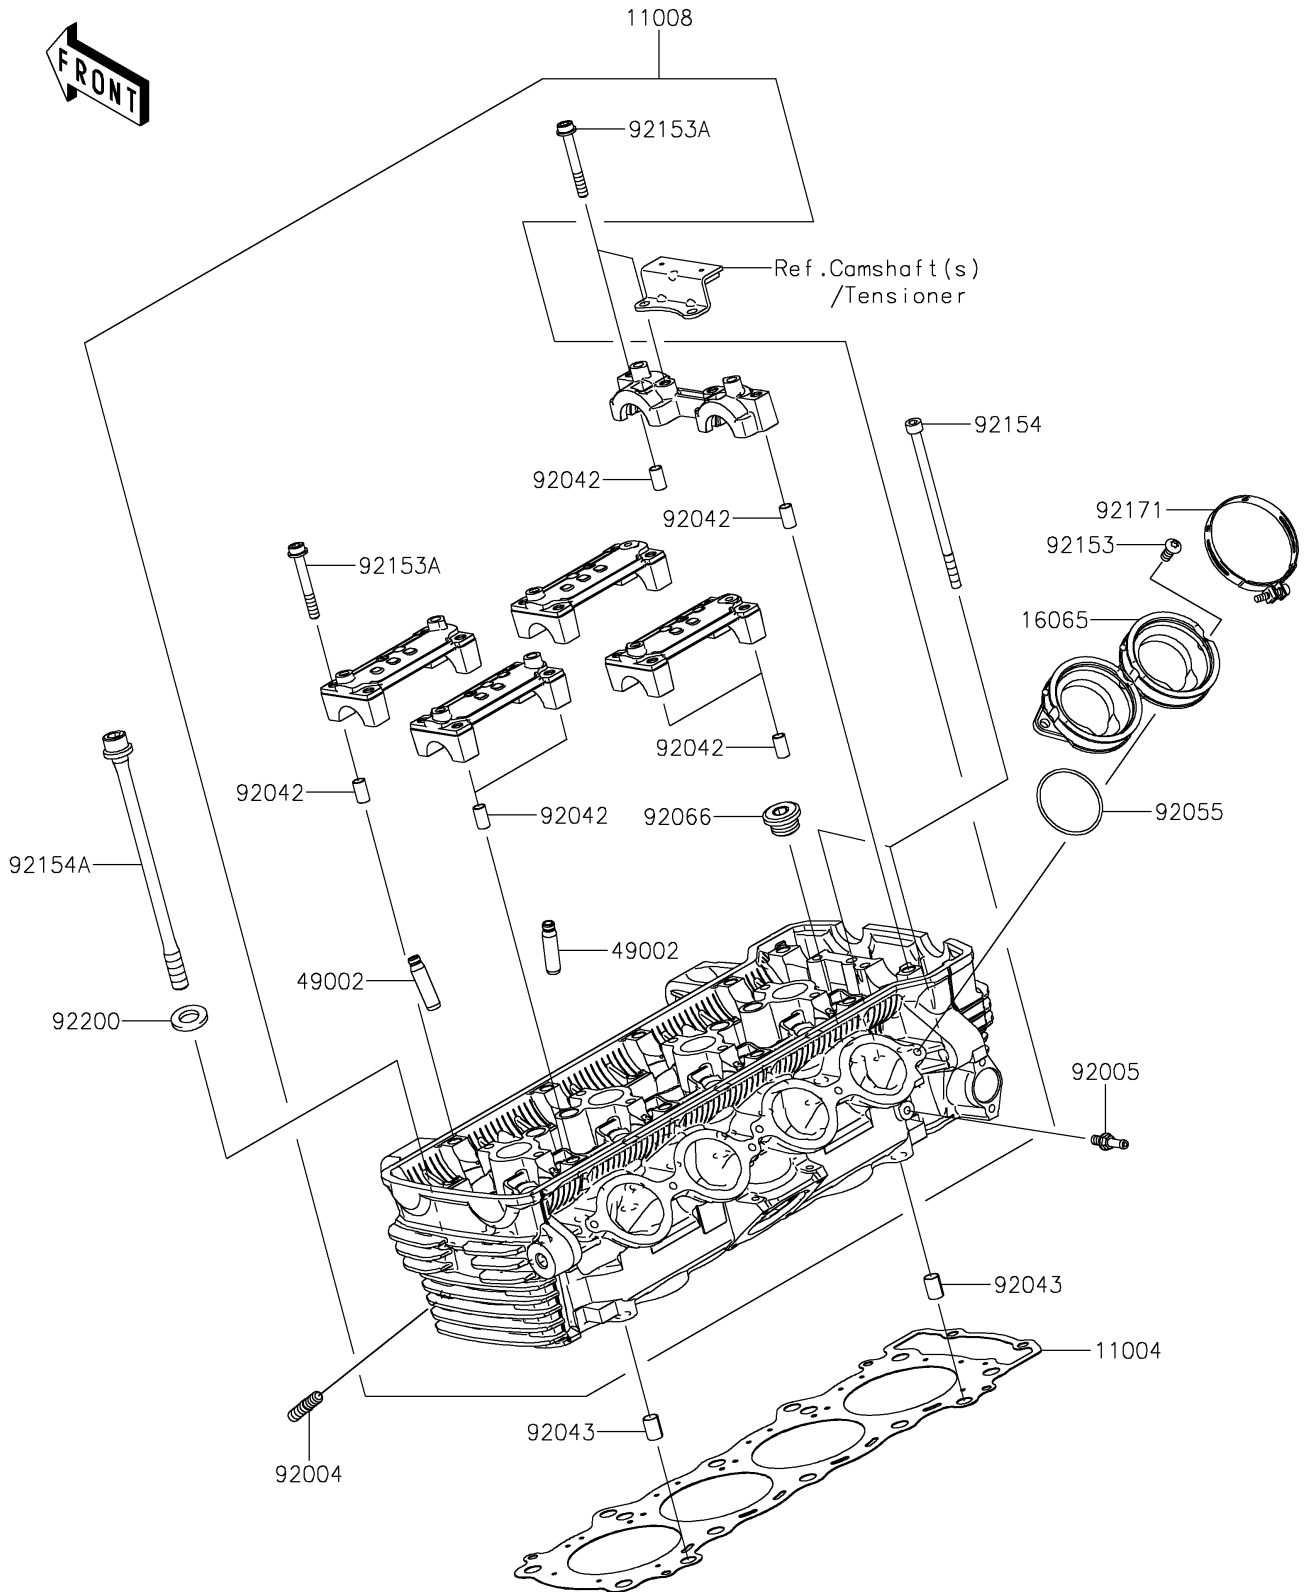

2021 Z900RS CAFE PARTS DIAGRAM

Cylinder Head

E1111

2021 Z900RS CAFE PARTS LIST

Cylinder Head

ITEM NAME	PART NUMBER	QUANTITY
GASKET-HEAD (Ref # 11004)	11004-0769	1
HEAD-COMP-CYLINDER (Ref # 11008)	11008-0932	1
HOLDER-CARBURETOR (Ref # 16065)	16065-0132	2
GUIDE-VALVE (Ref # 49002)	49002-0009	16
STUD (Ref # 92004)	92004-0050	8
FITTING (Ref # 92005)	92005-0826	1
PIN,DOWEL,6.3X8X14 (Ref # 92042)	92042-007	10
PIN,8.2X10X14 (Ref # 92043)	92043-1264	2
RING-O,42X1.9 (Ref # 92055)	92055-1536	4
PLUG,18X10 (Ref # 92066)	92066-0832	5
BOLT,TORX,6X14 (Ref # 92153)	92153-0406	6
BOLT,SOCKET,6X45 (Ref # 92153A)	92153-0656	20
BOLT,SOCKET,6X115 (Ref # 92154)	92154-0205	2
BOLT,FLANGED,10X165 (Ref # 92154A)	92154-2638	10
CLAMP,60MM (Ref # 92171)	92171-0729	4
WASHER,10.2X18.4X1.8 (Ref # 92200)	92200-1691	10