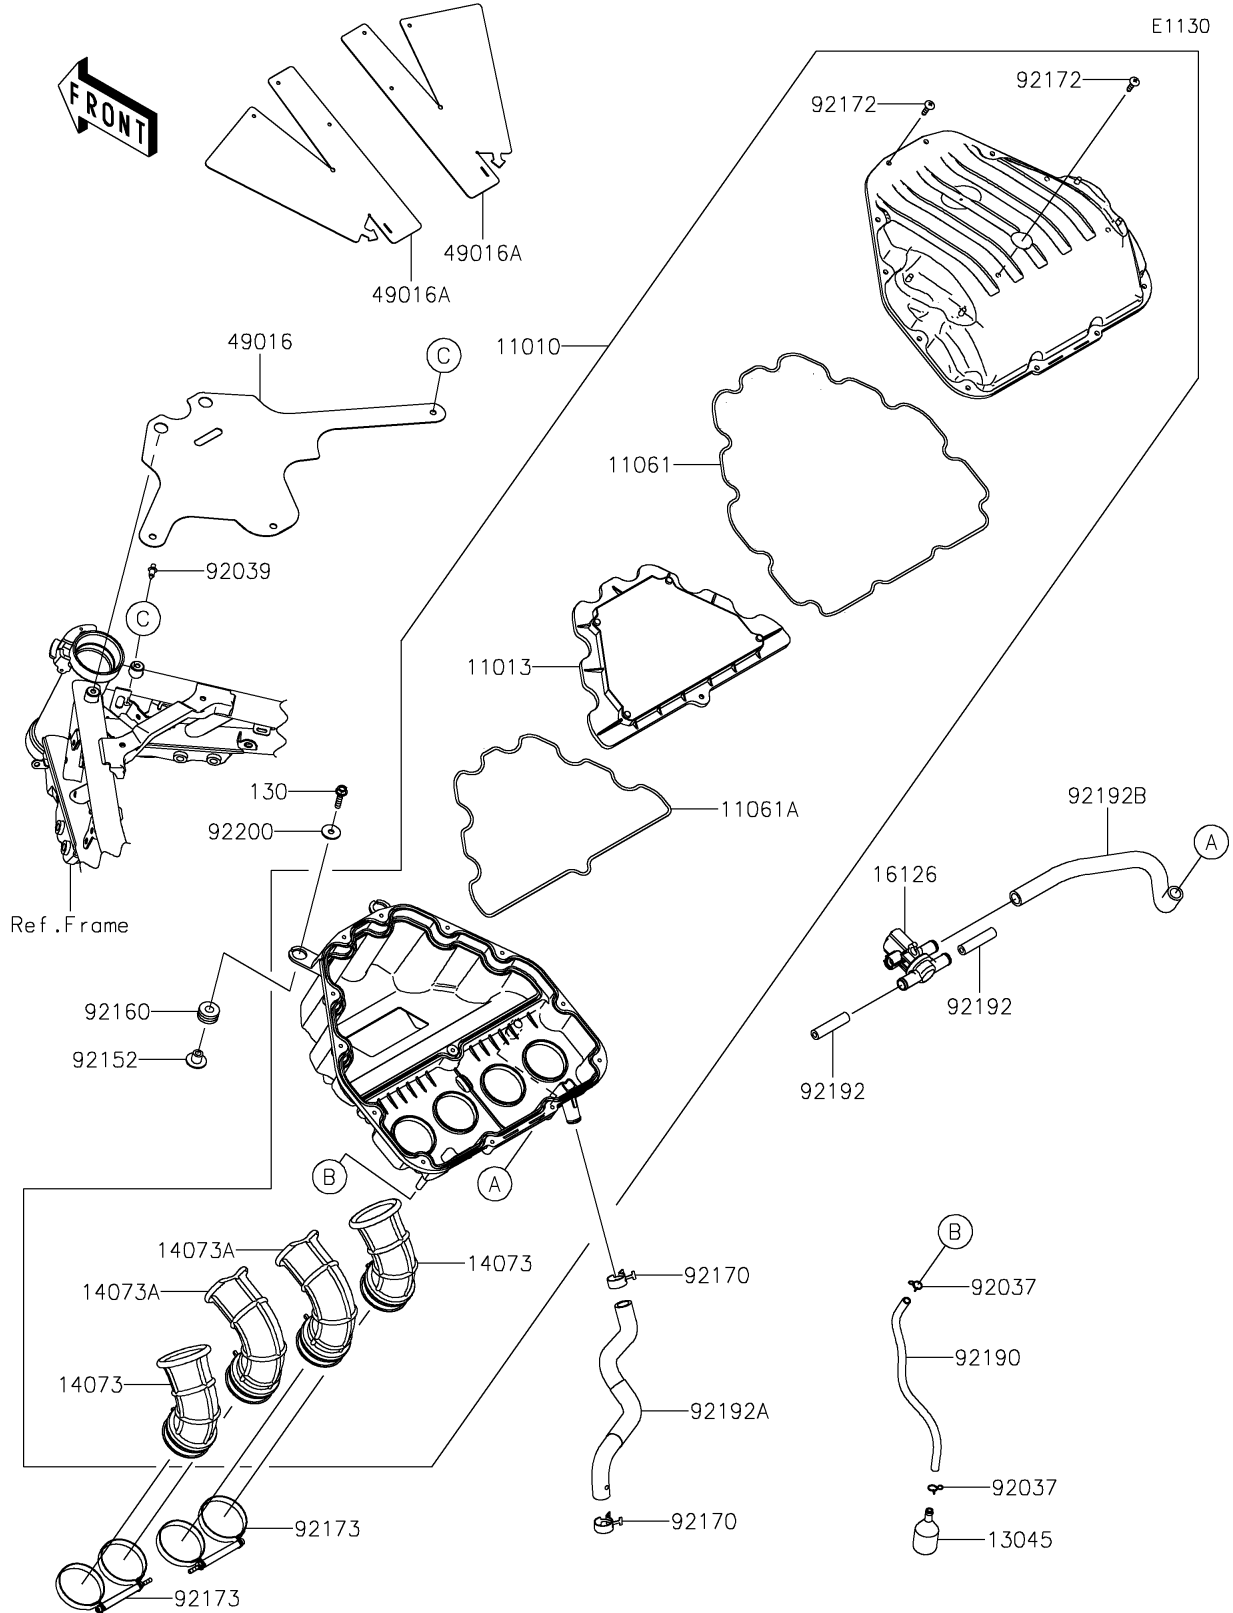

2021 Z900RS CAFE PARTS DIAGRAM

Air Cleaner

2021 Z900RS CAFE PARTS LIST

Air Cleaner

ITEM NAME	PART NUMBER	QUANTITY
FILTER-ASSY-AIR (Ref # 11010)	11010-0952	1
ELEMENT-AIR FILTER (Ref # 11013)	11013-0768	1
GASKET,CASE (Ref # 11061)	11061-1263	1
GASKET,ELEMENT (Ref # 11061A)	11061-1264	1
BOLT-FLANGED,6X25 (Ref # 130)	130BA0625	2
RECEIVER-OIL (Ref # 13045)	13045-1057	1
DUCT,#1,#4 (Ref # 14073)	14073-0941	2
DUCT,#2,#3 (Ref # 14073A)	14073-0942	2
VALVE,AIR SWITCHING (Ref # 16126)	16126-0745	1
COVER-SEAL,WATERPROOF (Ref # 49016)	49016-0652	1
COVER-SEAL (Ref # 49016A)	49016-0653	2
CLAMP (Ref # 92037)	92037-1712	2
RIVET (Ref # 92039)	92039-0023	1
COLLAR,6.5X10.5X13.1 (Ref # 92152)	92152-0547	2
DAMPER (Ref # 92160)	92160-1162	2
CLAMP (Ref # 92170)	92170-1060	2
SCREW,TAPPING,5X20 (Ref # 92172)	92172-0483	13
CLAMP (Ref # 92173)	92173-2298	2
TUBE,6X9X300 (Ref # 92190)	92190-1253	1
TUBE,HEAD-ASWV (Ref # 92192)	92192-0843	2
TUBE,BLOWBY (Ref # 92192A)	92192-1692	1
TUBE,ASWV-A/C (Ref # 92192B)	92192-1785	1
WASHER,6.5X22X1.6 (Ref # 92200)	92200-1087	2