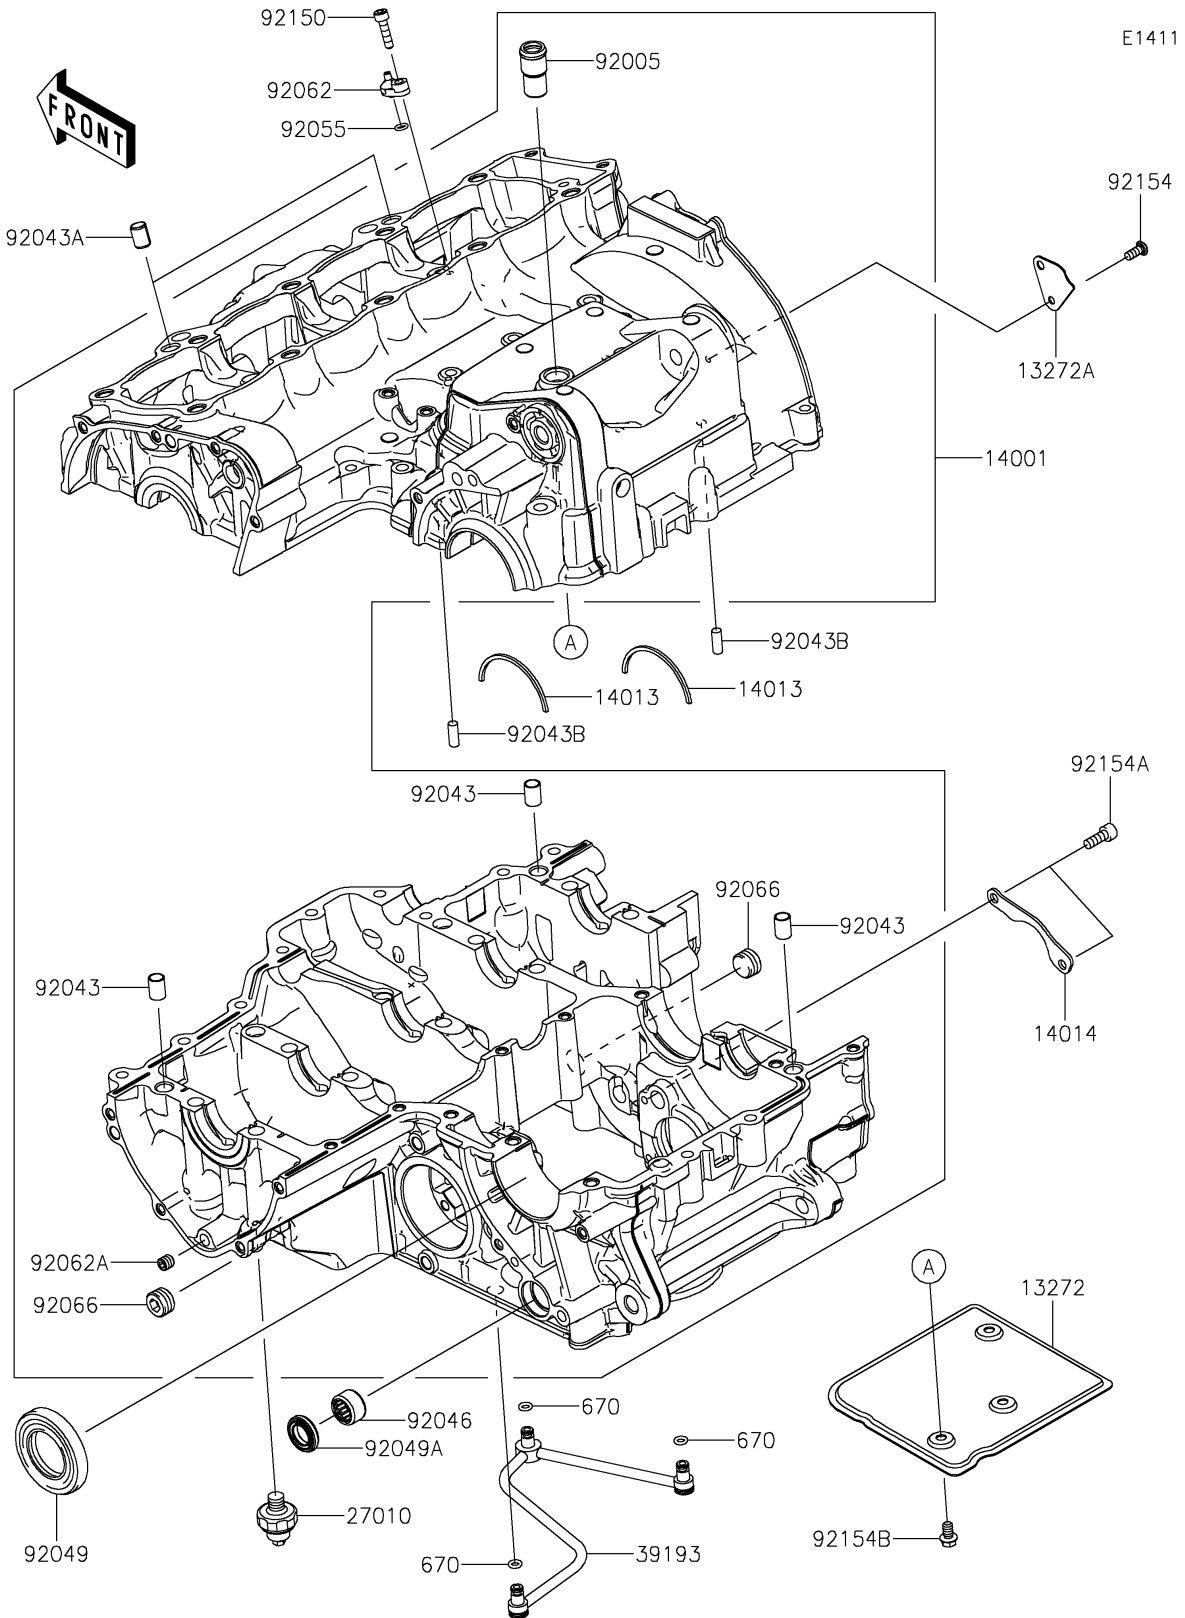

2021 Z900RS CAFE PARTS DIAGRAM

Crankcase

2021 Z900RS CAFE PARTS LIST

Crankcase

ITEM NAME	PART NUMBER	QUANTITY
PLATE,BREATHER,UPP (Ref # 13272)	13272-0698	1
PLATE,BREATHER,SIDE (Ref # 13272A)	13272-0699	1
SET-CRANKCASE (Ref # 14001)	14001-0727	1
RING-POSITION (Ref # 14013)	14013-1051	2
PLATE-POSITION (Ref # 14014)	14014-0036	1
SWITCH,OIL PRESSURE (Ref # 27010)	27010-1313	1
PIPE-OIL (Ref # 39193)	39193-0054	1
O RING (Ref # 670)	670D1505	3
FITTING,BREATHER (Ref # 92005)	92005-1238	1
PIN,DOWEL,10X14 (Ref # 92043)	92043-1037	3
PIN,8.2X10X14 (Ref # 92043A)	92043-1264	2
PIN,6X16 (Ref # 92043B)	92043-1690	2
BEARING-NEEDLE,HK1412FM (Ref # 92046)	92046-0043	1
SEAL-OIL,TC32578 (Ref # 92049)	92049-1474	1
SEAL-OIL,TC14245 (Ref # 92049A)	92049-1520	1
RING-O,5.5X1.5 (Ref # 92055)	92055-1339	1
NOZZLE,OIL JET (Ref # 92062)	92062-0040	1
NOZZLE (Ref # 92062A)	92062-0046	1
PLUG (Ref # 92066)	92066-0836	2
BOLT,SOCKET,5X20 (Ref # 92150)	92150-1019	1
BOLT,TORX,5X12 (Ref # 92154)	92154-0299	1
BOLT,SOCKET,6X16 (Ref # 92154A)	92154-0484	2
BOLT,FLANGED,6X10 (Ref # 92154B)	92154-1887	3