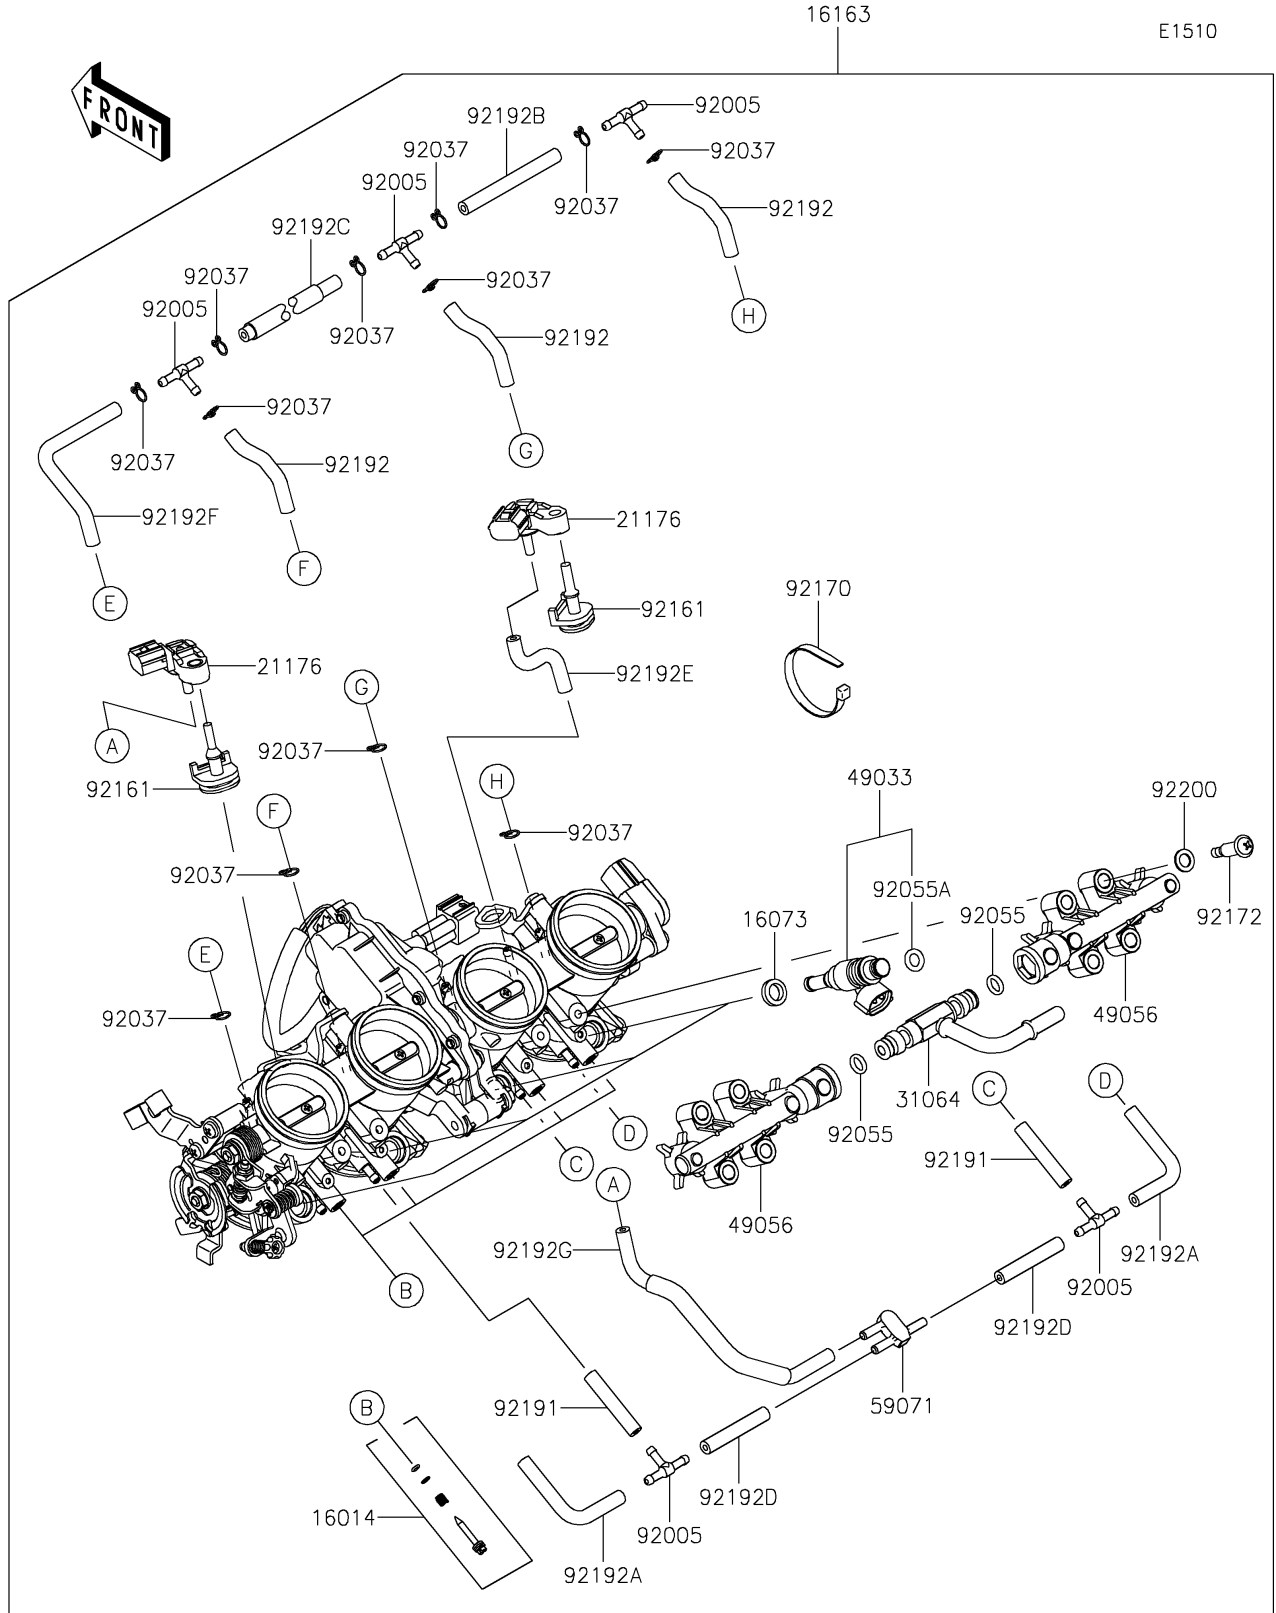

2021 Z900RS CAFE PARTS DIAGRAM

Throttle

2021 Z900RS CAFE PARTS LIST

Throttle

ITEM NAME	PART NUMBER	QUANTITY
SCREW-PILOT AIR (Ref # 16014)	16014-0017	4
INSULATOR,INJECTER (Ref # 16073)	16073-1123	4
THROTTLE-ASSY (Ref # 16163)	16163-1254	1
SENSOR,PRESSURE (Ref # 21176)	21176-0906	2
PIPE-COMP (Ref # 31064)	31064-0692	1
NOZZLE-INJECTION (Ref # 49033)	49033-0034	4
PIPE-INJECTION (Ref # 49056)	49056-0049	2
JOINT (Ref # 59071)	59071-0022	1
FITTING (Ref # 92005)	92005-1380	5
CLAMP,TUBE (Ref # 92037)	92037-1124	12
RING-O (Ref # 92055)	92055-0761	2
RING-O,REGULATOR-FUEL (Ref # 92055A)	92055-2187	4
DAMPER (Ref # 92161)	92161-0673	2
CLAMP (Ref # 92170)	92170-3749	1
SCREW,PIPE INJECTION (Ref # 92172)	92172-0828	4
TUBE,3.2X7.4X40 (Ref # 92191)	92191-1551	2
TUBE,3.5X7.5X55 (Ref # 92192)	92192-1349	3
TUBE,3.2X7.4X75 (Ref # 92192A)	92192-1446	2
TUBE,3.5X7.5X70 (Ref # 92192B)	92192-1447	1
TUBE,3.5X7.5X115 (Ref # 92192C)	92192-1495	1
TUBE,3.2X7.4X45 (Ref # 92192D)	92192-1617	2
TUBE,3.2X7.4X55 (Ref # 92192E)	92192-1802	1
TUBE,3.5X7.5X115 (Ref # 92192F)	92192-1804	1
TUBE,3.2X7.4X175 (Ref # 92192G)	92192-1805	1
WASHER (Ref # 92200)	92200-3807	4