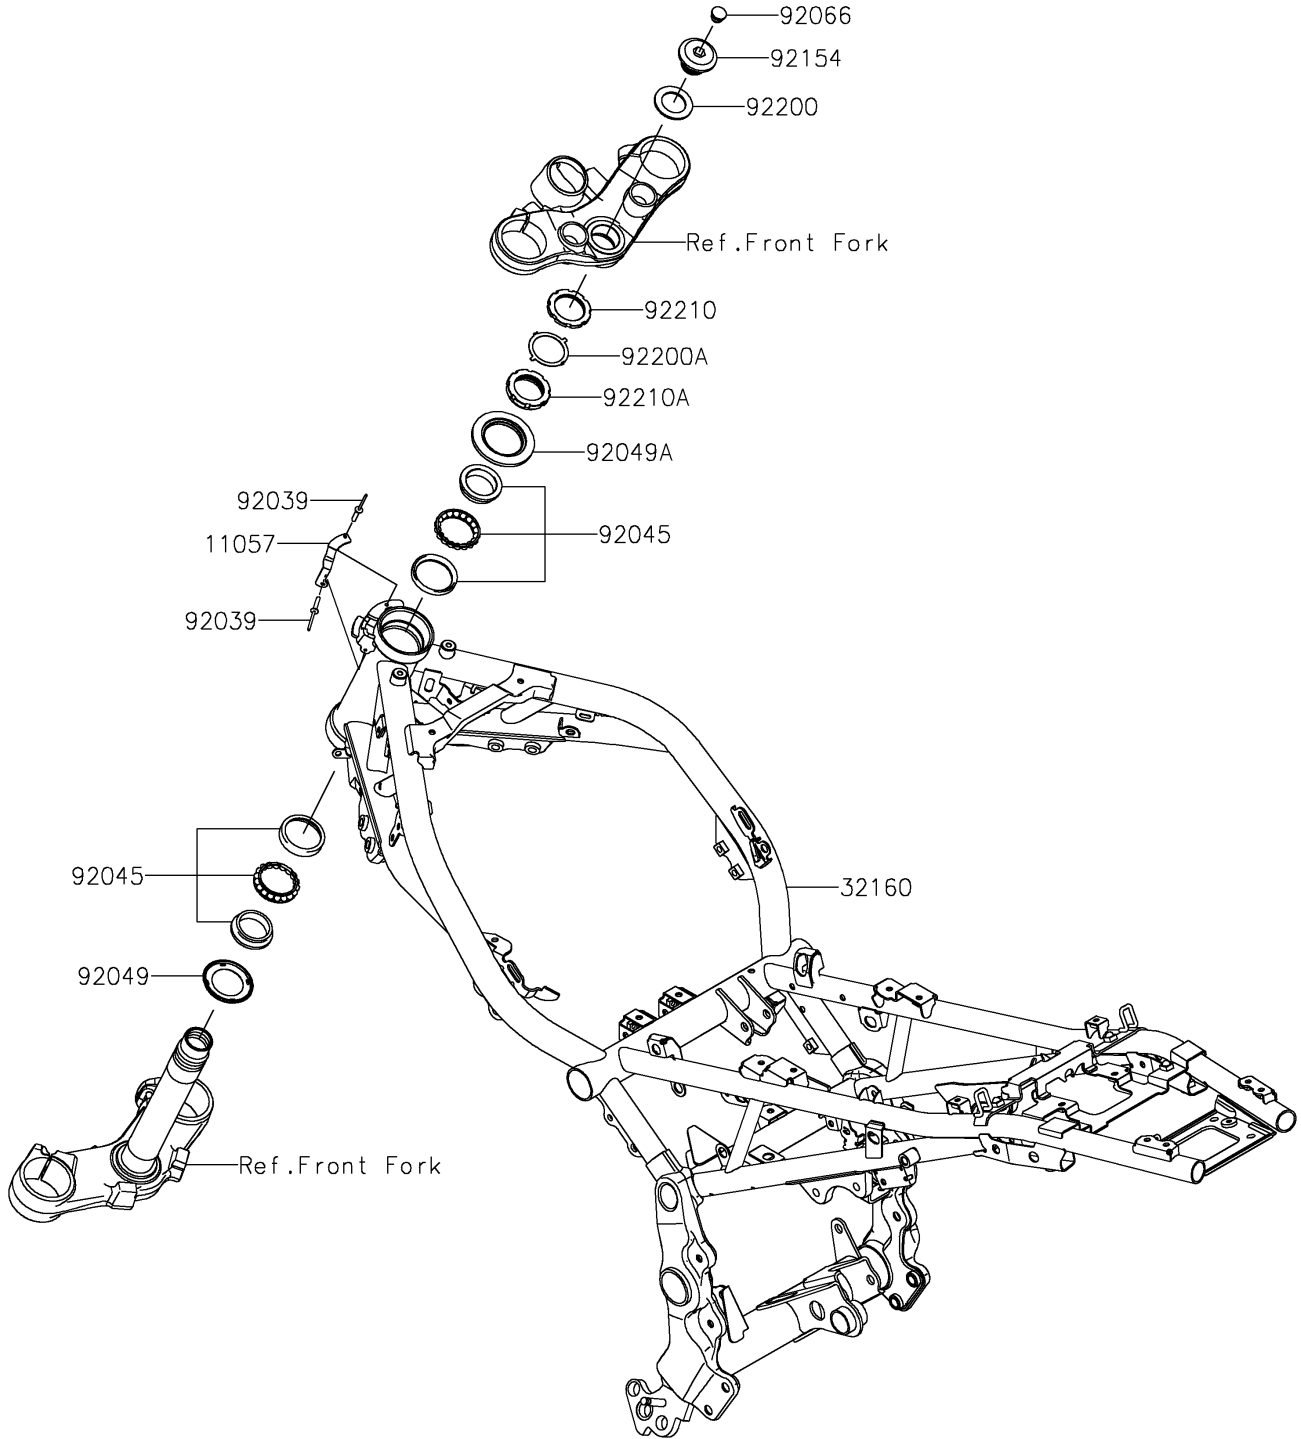

2021 Z900RS CAFE PARTS DIAGRAM

Frame

F2120

2021 Z900RS CAFE PARTS LIST

Frame

ITEM NAME	PART NUMBER	QUANTITY
BRACKET (Ref # 11057)	11057-1310	1
FRAME-COMP,MAIN,F.S.BLACK (Ref # 32160)	32160-1916-18R	1
RIVET (Ref # 92039)	92039-0705	2
BEARING-BALL,SF07A17PX1V1 (Ref # 92045)	92045-1384	2
SEAL-OIL,DS35X55X4 (Ref # 92049)	92049-0022	1
SEAL-OIL,MX043N2 (Ref # 92049A)	92049-1483	1
PLUG (Ref # 92066)	92066-0071	1
BOLT,26MM (Ref # 92154)	92154-3818	1
WASHER,27X42X2.3 (Ref # 92200)	92200-0081	1
WASHER (Ref # 92200A)	92200-0281	1
NUT,STEERING STEM 35MM (Ref # 92210)	92210-0062	1
NUT,STEERING STEM,35MM (Ref # 92210A)	92210-0077	1