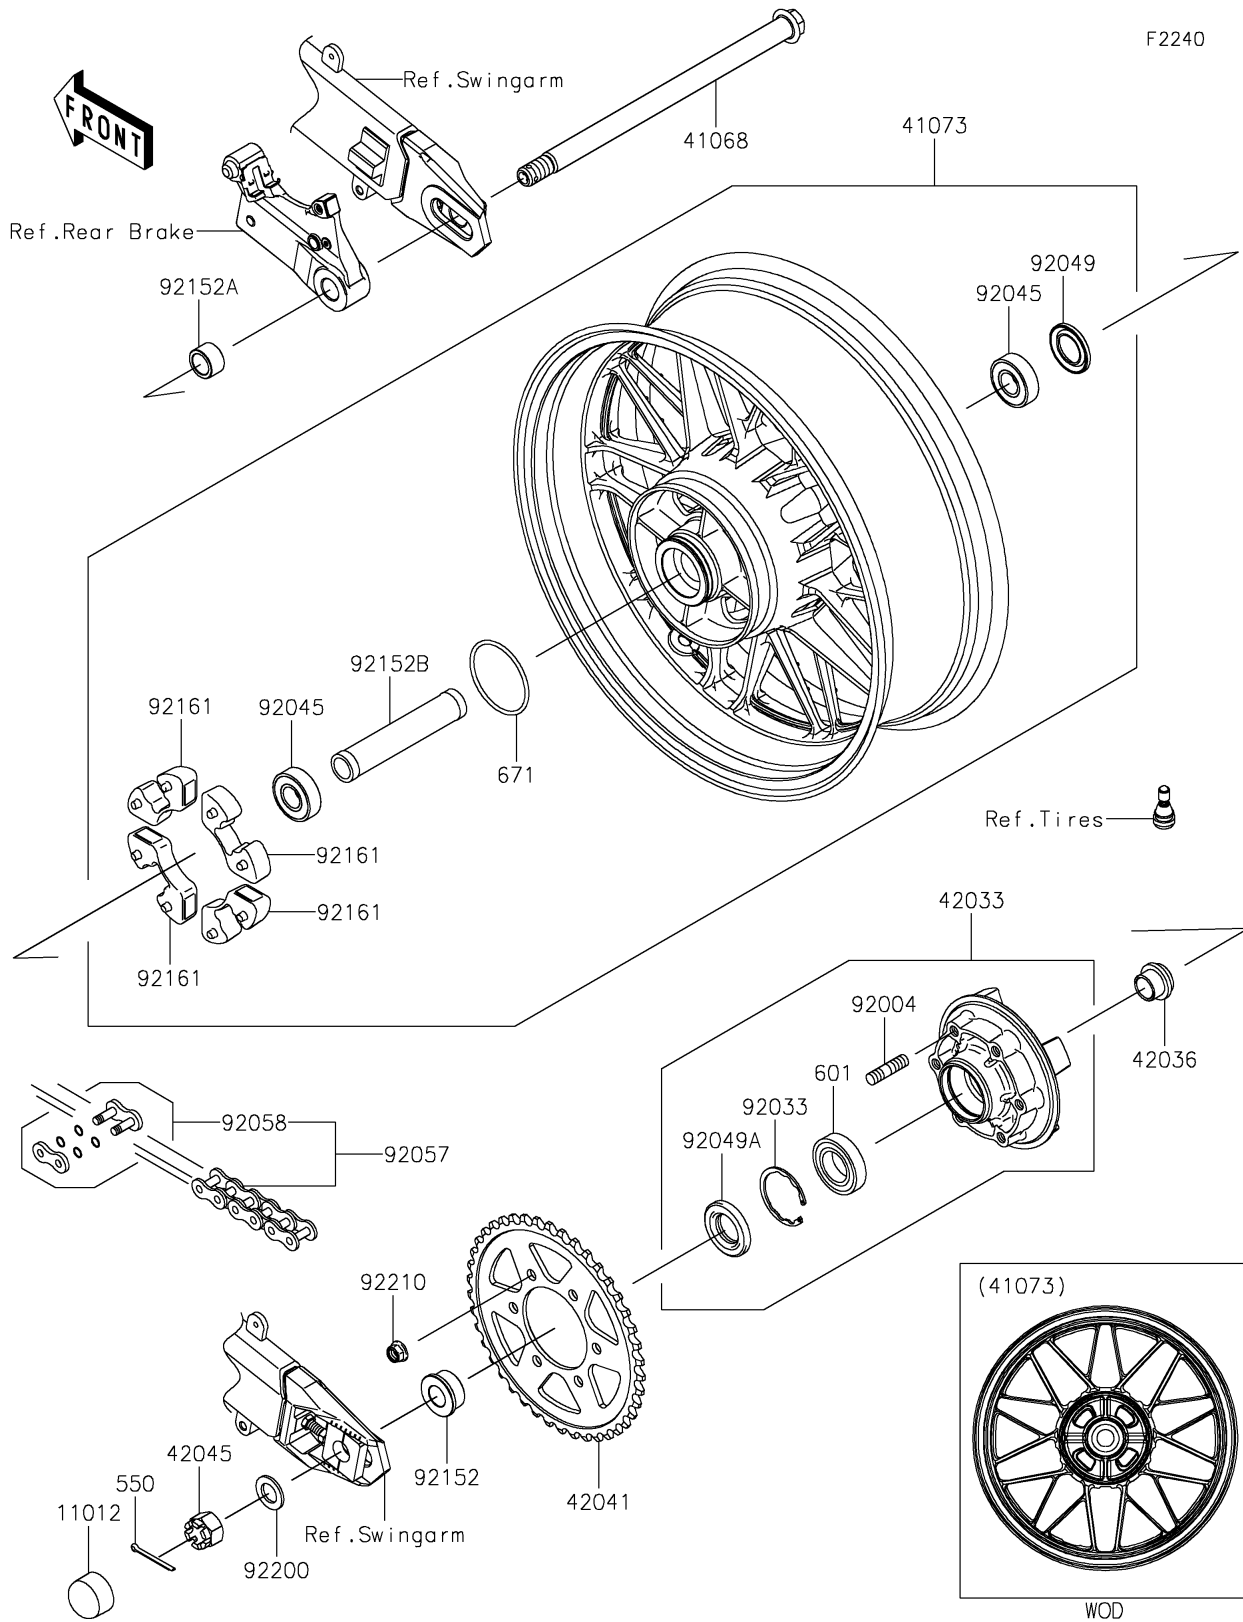

# 2021 Z900RS CAFE PARTS DIAGRAM

## Rear Wheel/Chain

### Rear Wheel/Chain

ITEM NAME	PART NUMBER	QUANTITY
CAP,AXLE NUT (Ref # 11012)	11012-1590	1
AXLE,RR,18X327.2 (Ref # 41068)	41068-0619	1
WHEEL-ASSY,RR,G.BLACK (Ref # 41073)	41073-0787-18F	1
COUPLING-ASSY,RR HUB (Ref # 42033)	42033-0028	1
SLEEVE,RR HUB,L=23 (Ref # 42036)	42036-1251	1
SPROCKET-HUB,42T (Ref # 42041)	42041-0163	1
NUT,CASTLE,18MM (Ref # 42045)	42045-018	1
PIN-COTTER,4.0X40 (Ref # 550)	550AA4040	1
BEARING-BALL (Ref # 601)	601B6205UU	1
O RING,60MM (Ref # 671)	671B2560	1
STUD,10X19 (Ref # 92004)	92004-0028	6
RING-SNAP,52MM (Ref # 92033)	92033-1043	1
BEARING-BALL,20X47X14 (Ref # 92045)	92045-0821	2
SEAL-OIL,BJN28475 (Ref # 92049)	92049-1056	1
SEAL-OIL (Ref # 92049A)	92049-1287	1
CHAIN,DRIVE,EK525RMX3/3D,114L (Ref # 92057)	92057-0672	1
JOINT-CHAIN (Ref # 92058)	92058-0041	1
COLLAR,RR AXLE,LH,L=18 (Ref # 92152)	92152-0118	1
COLLAR,RR AXLE,RH,L=16.4 (Ref # 92152A)	92152-0559	1
COLLAR,20.2X27.2X141.9 (Ref # 92152B)	92152-2551	1
DAMPER,SHOCK,RR HUB (Ref # 92161)	92161-0342	4
WASHER,19X32X2.6 (Ref # 92200)	92200-1489	1
NUT,LOCK,FLANGED,10MM (Ref # 92210)	92210-0276	6