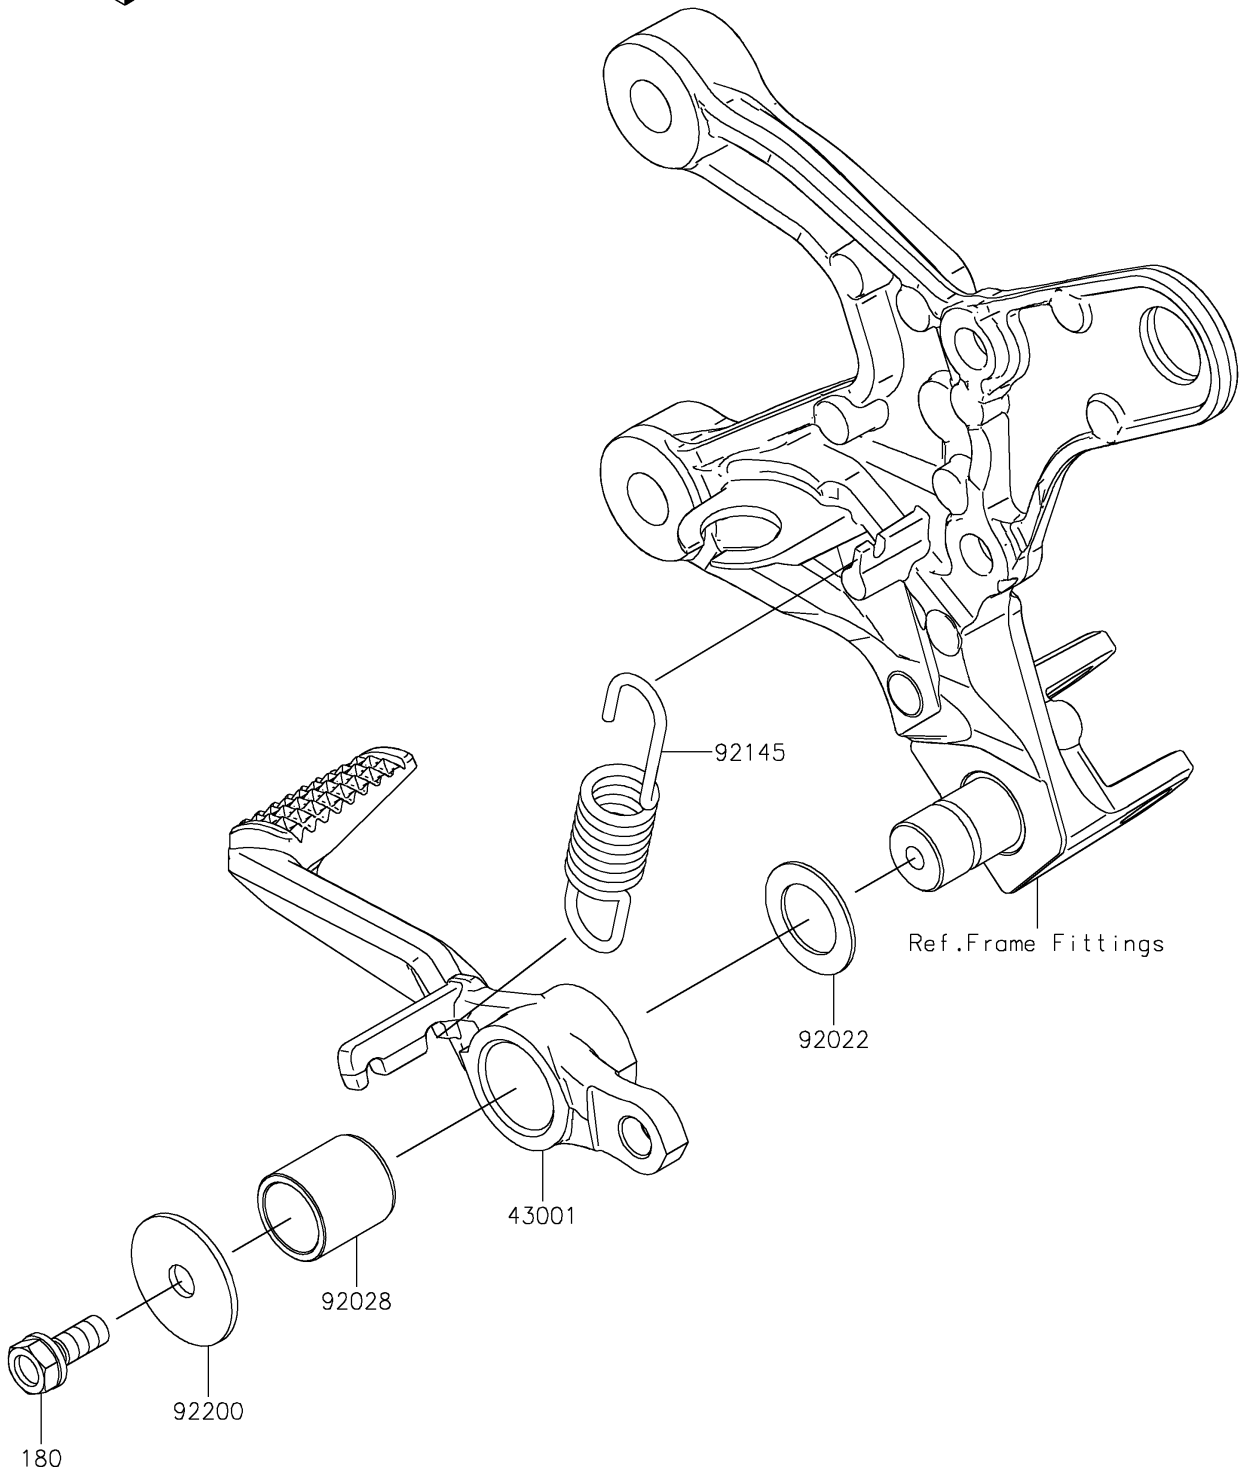

# 2021 Z900RS CAFE PARTS DIAGRAM

Brake Pedal/Torque Link

F2260

## 2021 Z900RS CAFE PARTS LIST

### Brake Pedal/Torque Link

ITEM NAME	PART NUMBER	QUANTITY
BOLT-UPSET-WS,6X16 (Ref # 180)	180BA0616	1
LEVER-BRAKE (Ref # 43001)	43001-0760	1
WASHER,15.3X24X1 (Ref # 92022)	92022-326	1
BUSHING,BRAKE PEDAL (Ref # 92028)	92028-1282	1
SPRING,BRAKE PEDAL RETURN (Ref # 92145)	92145-0100	1
WASHER,7X28X1.6 (Ref # 92200)	92200-0279	1