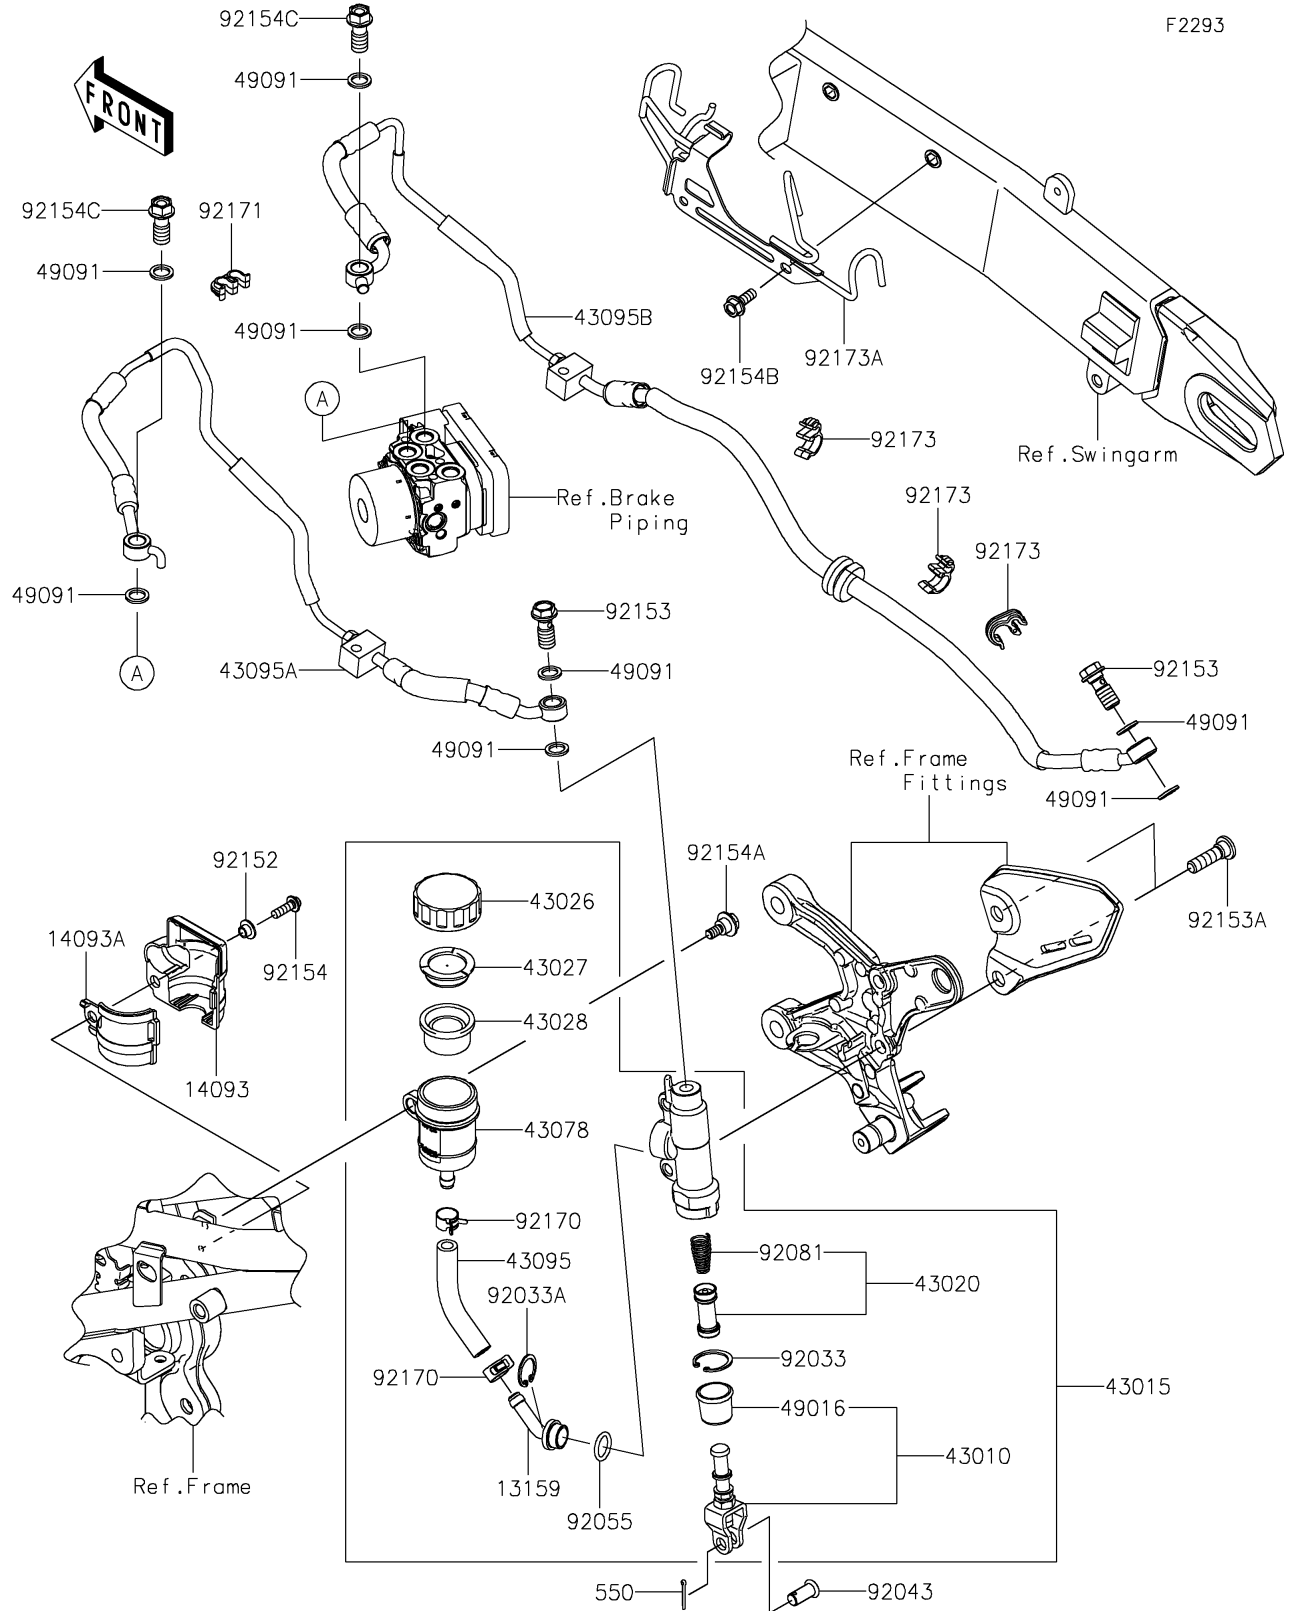

2021 Z900RS CAFE PARTS DIAGRAM

Rear Master Cylinder

2021 Z900RS CAFE PARTS LIST

Rear Master Cylinder

ITEM NAME	PART NUMBER	QUANTITY
CONNECTOR (Ref # 13159)	13159-0008	1
COVER,RR RESERVOIR,OUTER (Ref # 14093)	14093-0653	1
COVER,RR RESERVOIR,INNER (Ref # 14093A)	14093-0654	1
ROD-ASSY-BRAKE (Ref # 43010)	43010-0020	1
CYLINDER-ASSY-MASTER,RR (Ref # 43015)	43015-0664	1
PISTON-COMP-BRAKE (Ref # 43020)	43020-1057	1
CAP-BRAKE (Ref # 43026)	43026-0009	1
PLATE-DIAPHRAGM (Ref # 43027)	43027-1053	1
DIAPHRAGM (Ref # 43028)	43028-1065	1
RESERVOIR (Ref # 43078)	43078-0060	1
HOSE-BRAKE (Ref # 43095)	43095-1496	1
HOSE-BRAKE,RR M/CYL.-ABS UNIT (Ref # 43095A)	43095-1721	1
HOSE-BRAKE,ABS UNIT-RR CALIPER (Ref # 43095B)	43095-1723	1
COVER-SEAL,BRAKE PISTON (Ref # 49016)	49016-1103	1
WASHER-SEAL,10.1X14.5X1.5 (Ref # 49091)	49091-0001	8
PIN-COTTER,2.0X15 (Ref # 550)	550AA2015	1
RING-SNAP,20.9X24.6X1.2 (Ref # 92033)	92033-0079	1
RING-SNAP,20.5MM (Ref # 92033A)	92033-1186	1
PIN,8X17 (Ref # 92043)	92043-0104	1
RING-O,14.8X2.4 (Ref # 92055)	92055-0741	1
SPRING,MASTER CYLINDER (Ref # 92081)	92081-1737	1
COLLAR,5.3X7.3X5.3 (Ref # 92152)	92152-2190	1
BOLT,OIL,L=23 (Ref # 92153)	92153-0627	2
BOLT,SOCKET,8X30 (Ref # 92153A)	92153-1624	2
BOLT,SOCKET,5X16 (Ref # 92154)	92154-0209	1
BOLT,FLANGED,6X16 (Ref # 92154A)	92154-0385	1
BOLT,FLANGED,6X16 (Ref # 92154B)	92154-0899	2
BOLT,BANJO,10X22 (Ref # 92154C)	92154-1138	2
CLAMP,HOSE (Ref # 92170)	92170-1091	2

2021 Z900RS CAFE PARTS LIST

Rear Master Cylinder

ITEM NAME	PART NUMBER	QUANTITY
CLAMP (Ref # 92171)	92171-0817	1
CLAMP,HOSE&SENSOR LINE (Ref # 92173)	92173-1613	3
CLAMP,HOSE&SENSOR LINE (Ref # 92173A)	92173-2115	1