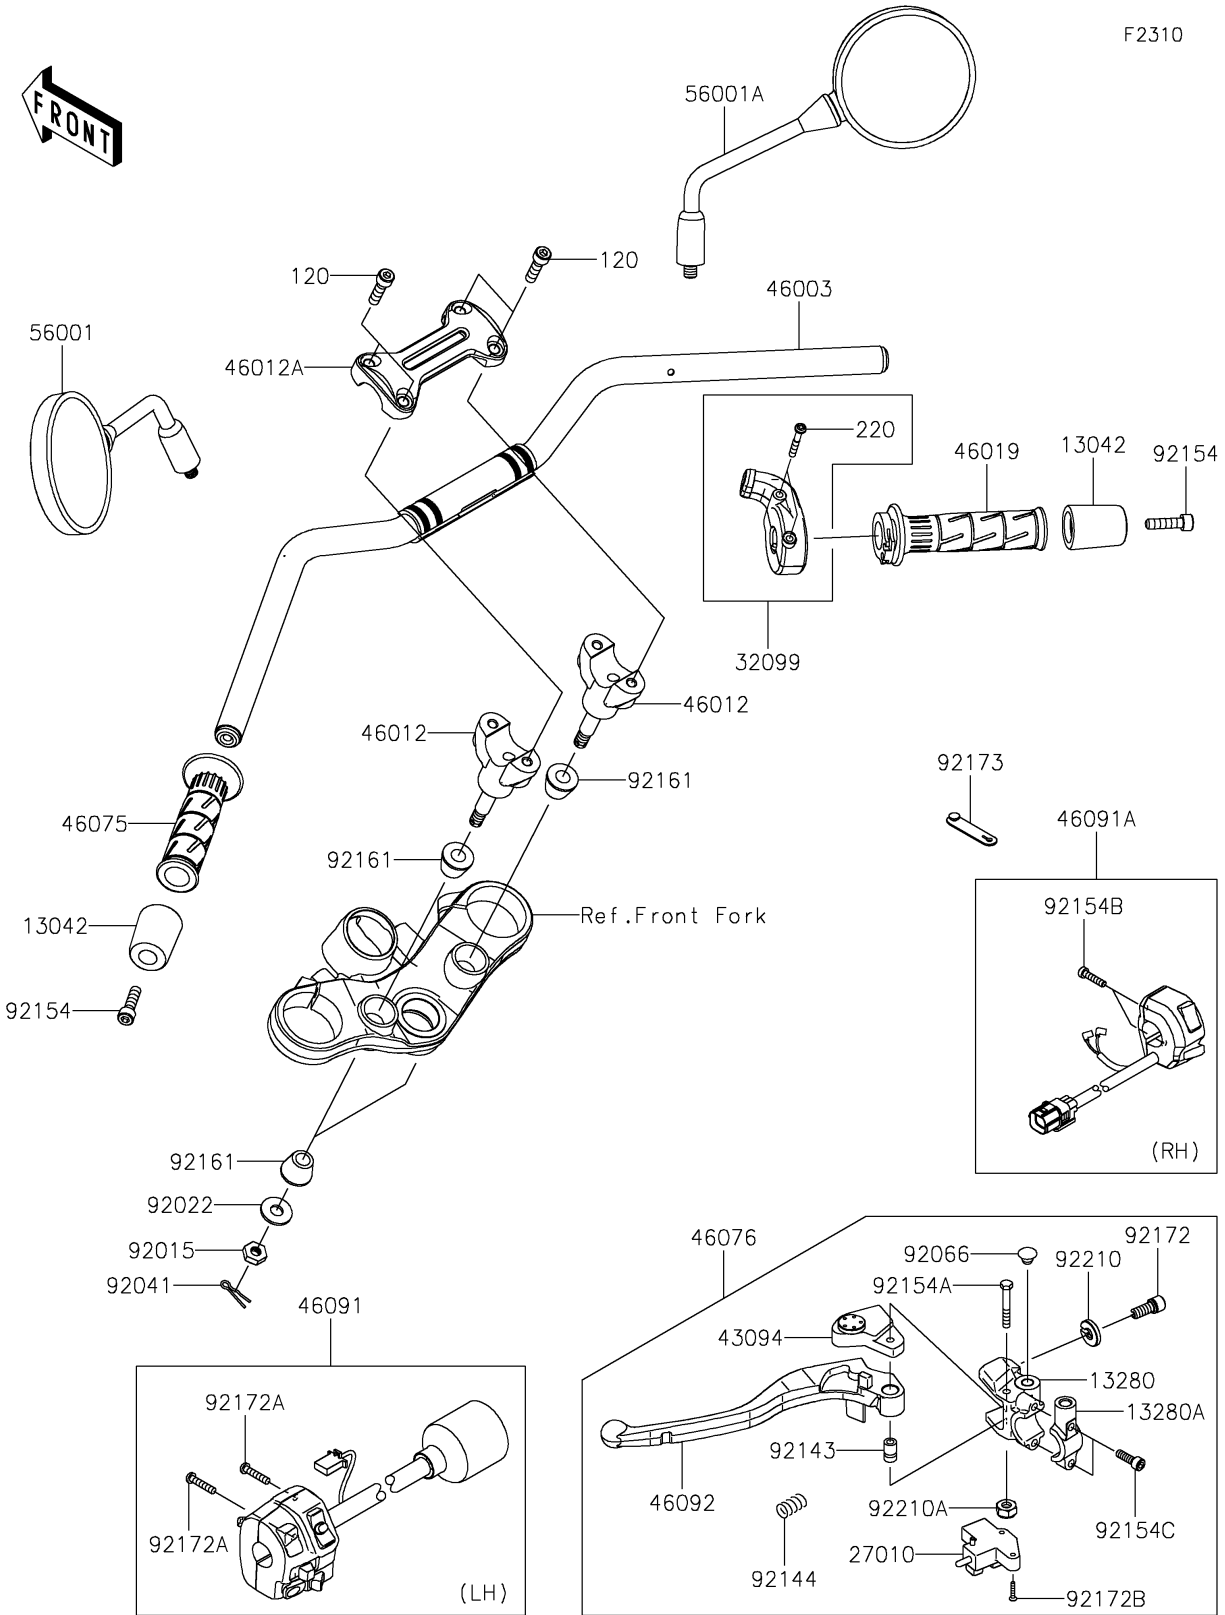

2021 Z900RS CAFE PARTS DIAGRAM

Handlebar

F2310

2021 Z900RS CAFE PARTS LIST

Handlebar

ITEM NAME	PART NUMBER	QUANTITY
BOLT-SOCKET,8X30 (Ref # 120)	120CC0830	4
WEIGHT,HANDLE (Ref # 13042)	13042-5007	2
HOLDER,CLUTCH LEVER (Ref # 13280)	13280-0248	1
HOLDER,CLUTCH LEVER (Ref # 13280A)	13280-0772	1
SCREW-PAN-CROS,5X35 (Ref # 220)	220AB0535	2
SWITCH,CLUTCH (Ref # 27010)	27010-0854	1
CASE,THROTTLE (Ref # 32099)	32099-0049	1
ADJUSTER (Ref # 43094)	43094-0008	1
HANDLE,F.S.BLACK (Ref # 46003)	46003-0743-18R	1
HOLDER-HANDLE,LWR,F.S.BLACK (Ref # 46012)	46012-0381-18R	2
HOLDER-HANDLE,UPP,F.S.BLACK (Ref # 46012A)	46012-0382-18R	1
GRIP-ASSY,THROTTLE (Ref # 46019)	46019-0001	1
GRIP,HANDLE,LH (Ref # 46075)	46075-1144	1
LEVER-ASSY-GRIP (Ref # 46076)	46076-0139	1
HOUSING-ASSY-CONTROL,LH (Ref # 46091)	46091-0442	1
HOUSING-ASSY-CONTROL,RH (Ref # 46091A)	46091-0508	1
LEVER-GRIP (Ref # 46092)	46092-0570	1
MIRROR-ASSY,LH,CCC (Ref # 56001)	56001-0405	1
MIRROR-ASSY,RH,CCC (Ref # 56001A)	56001-0406	1
NUT,LOCK,10MM (Ref # 92015)	92015-1962	2
WASHER,10.5X26X2.3,BLACK (Ref # 92022)	92022-1396	2
COTTER,8MM (Ref # 92041)	92041-1060	2
PLUG,9.5X8,POLYETHYLENE (Ref # 92066)	92066-1077	1
COLLAR (Ref # 92143)	92143-1379	1
SPRING (Ref # 92144)	92144-1467	1
BOLT,SOCKET,8X30 (Ref # 92154)	92154-0502	2
BOLT (Ref # 92154A)	92154-2318	1
BOLT,5X22 (Ref # 92154B)	92154-2483	2
BOLT,SOCKET,6X20 (Ref # 92154C)	92154-2644	2

2021 Z900RS CAFE PARTS LIST

Handlebar

ITEM NAME	PART NUMBER	QUANTITY
DAMPER,HANDLE HOLDER (Ref # 92161)	92161-0113	4
SCREW (Ref # 92172)	92172-1138	1
SCREW-PAN-CROS,5X25 (Ref # 92172A)	92172-1140	2
SCREW,3X16 (Ref # 92172B)	92172-1185	2
CLAMP,RUBBER PLATE (Ref # 92173)	92173-1229	1
NUT (Ref # 92210)	92210-1519	1
NUT,LOCK,6MM (Ref # 92210A)	92210-1544	1