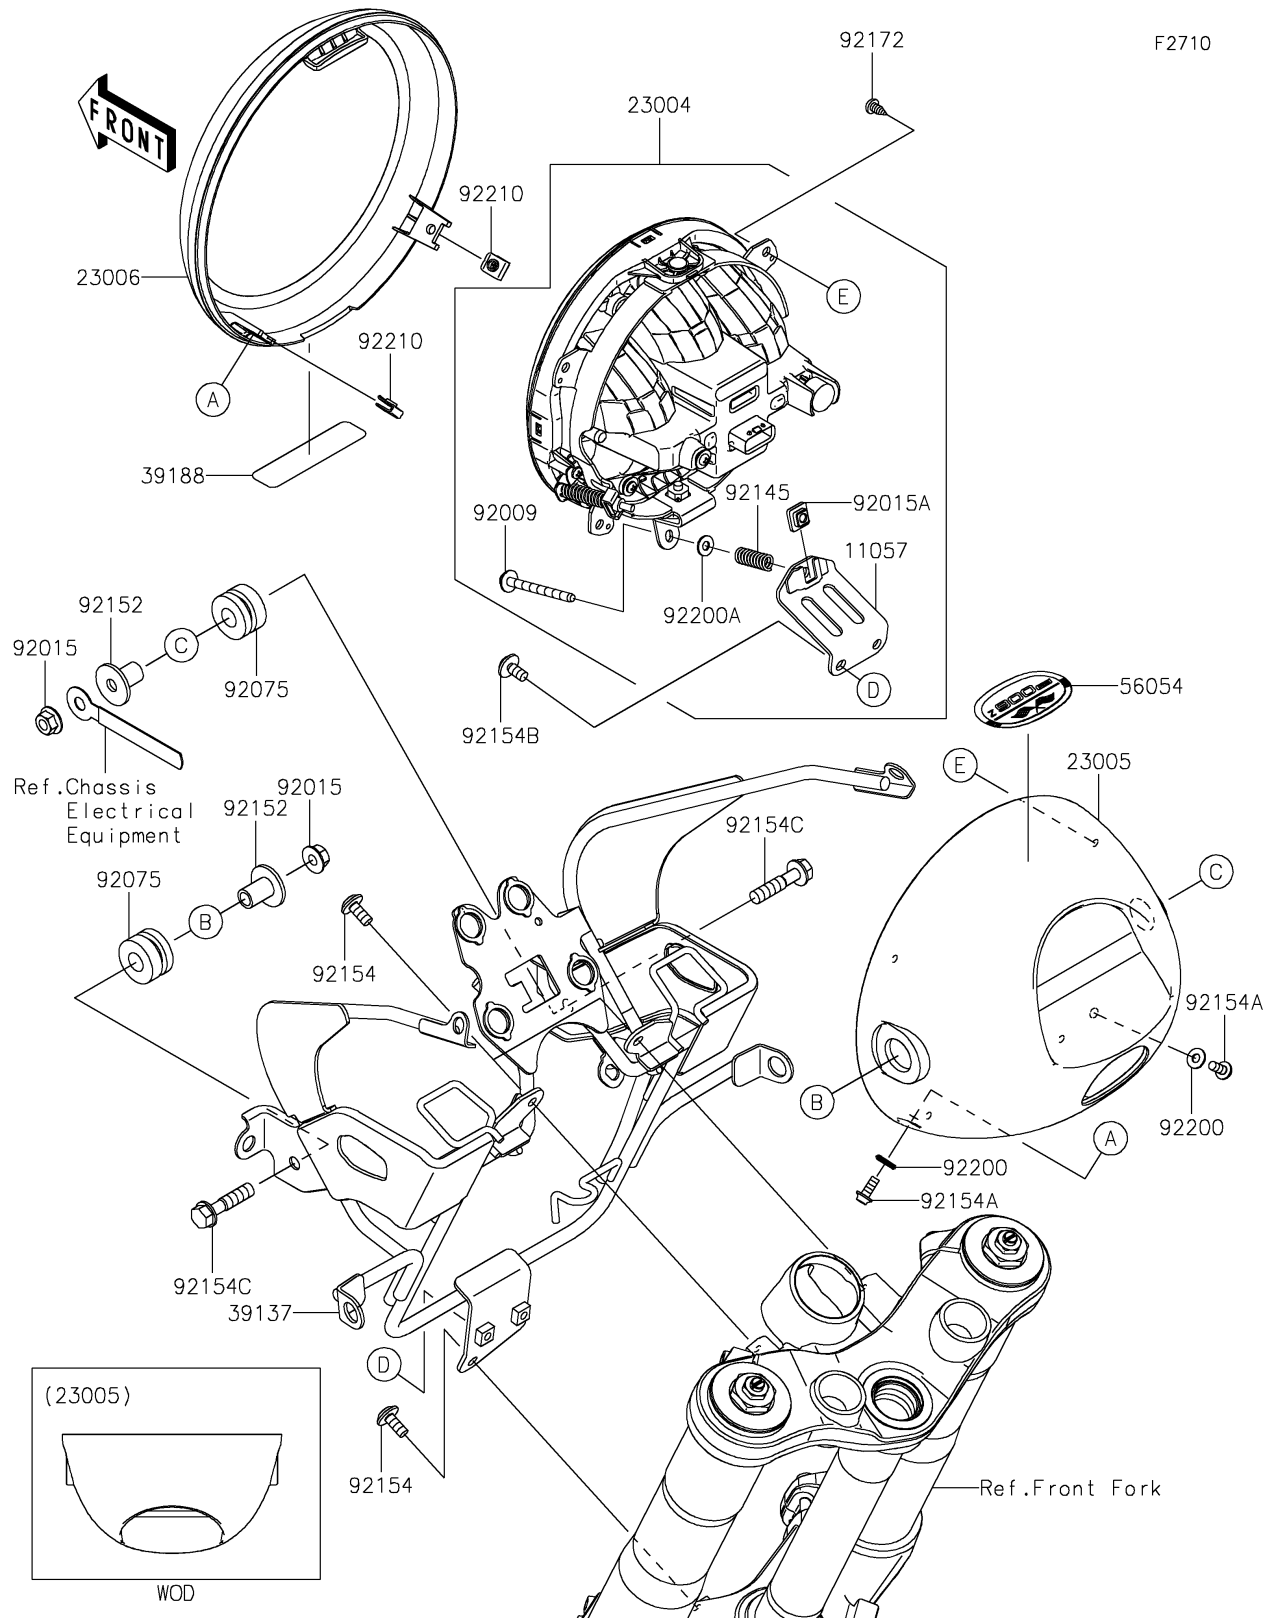

## 2021 Z900RS CAFE PARTS DIAGRAM

Headlight(s)

## 2021 Z900RS CAFE PARTS LIST

### Headlight(s)

ITEM NAME	PART NUMBER	QUANTITY
BRACKET (Ref # 11057)	11057-2660	1
LAMP-HEAD,LED (Ref # 23004)	23004-0407	1
BODY-COMP-HEAD LAMP,F.EBONY (Ref # 23005)	23005-0049-45L	1
RIM-LAMP (Ref # 23006)	23006-0021	1
STAY-COMP,HEAD LAMP (Ref # 39137)	39137-0686	1
TAPE,20X80 (Ref # 39188)	39188-0575	1
MARK,HEAD LAMP BODY,Z900RS (Ref # 56054)	56054-2457	1
SCREW,ADJUST,5X55 (Ref # 92009)	92009-1683	1
NUT,FLANGED,8MM (Ref # 92015)	92015-1014	2
NUT,5MM (Ref # 92015A)	92015-1897	1
DAMPER (Ref # 92075)	92075-1736	2
SPRING (Ref # 92145)	92145-1887	1
COLLAR,8X12X20.3 (Ref # 92152)	92152-2433	2
BOLT,SOCKET,6X14 (Ref # 92154)	92154-0907	3
BOLT,SOCKET,5X12 (Ref # 92154A)	92154-0917	2
BOLT,SOCKET,6X12 (Ref # 92154B)	92154-2706	2
BOLT,FLANGED,8X35 (Ref # 92154C)	92154-2923	2
SCREW,TAPPING,5X12 (Ref # 92172)	92172-0239	4
WASHER,NYLON,5.2X12X1 (Ref # 92200)	92200-2208	2
WASHER (Ref # 92200A)	92200-2282	1
NUT (Ref # 92210)	92210-0571	2