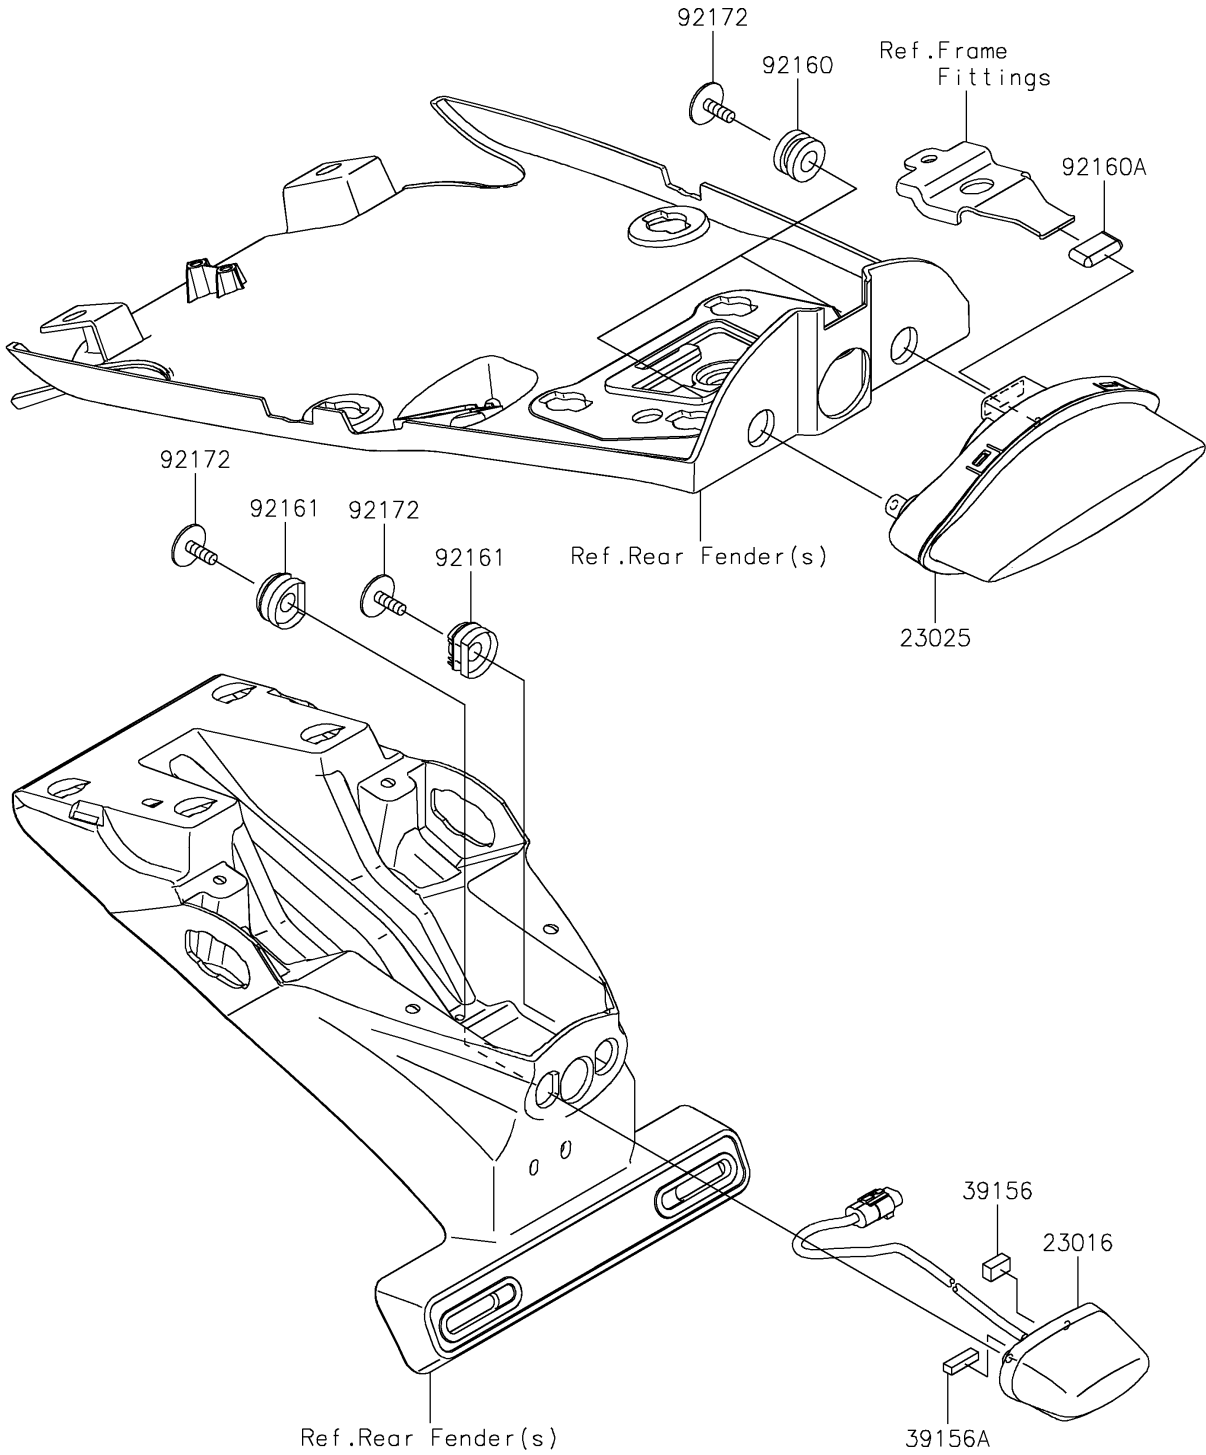

# 2021 Z900RS CAFE PARTS DIAGRAM

Taillight(s)

F2720

## 2021 Z900RS CAFE PARTS LIST

Taillight(s)

ITEM NAME	PART NUMBER	QUANTITY
LAMP-ASSY,LICENSE,LED (Ref # 23016)	23016-0637	1
LAMP-TAIL,LED,CCC (Ref # 23025)	23025-0381	1
PAD,7X12X5 (Ref # 39156)	39156-2292	1
PAD,4X17X5 (Ref # 39156A)	39156-2293	1
DAMPER,10X20X12 (Ref # 92160)	92160-1167	2
DAMPER (Ref # 92160A)	92160-1190	1
DAMPER (Ref # 92161)	92161-2128	2
SCREW,TAPTITE,5X16 (Ref # 92172)	92172-0481	4