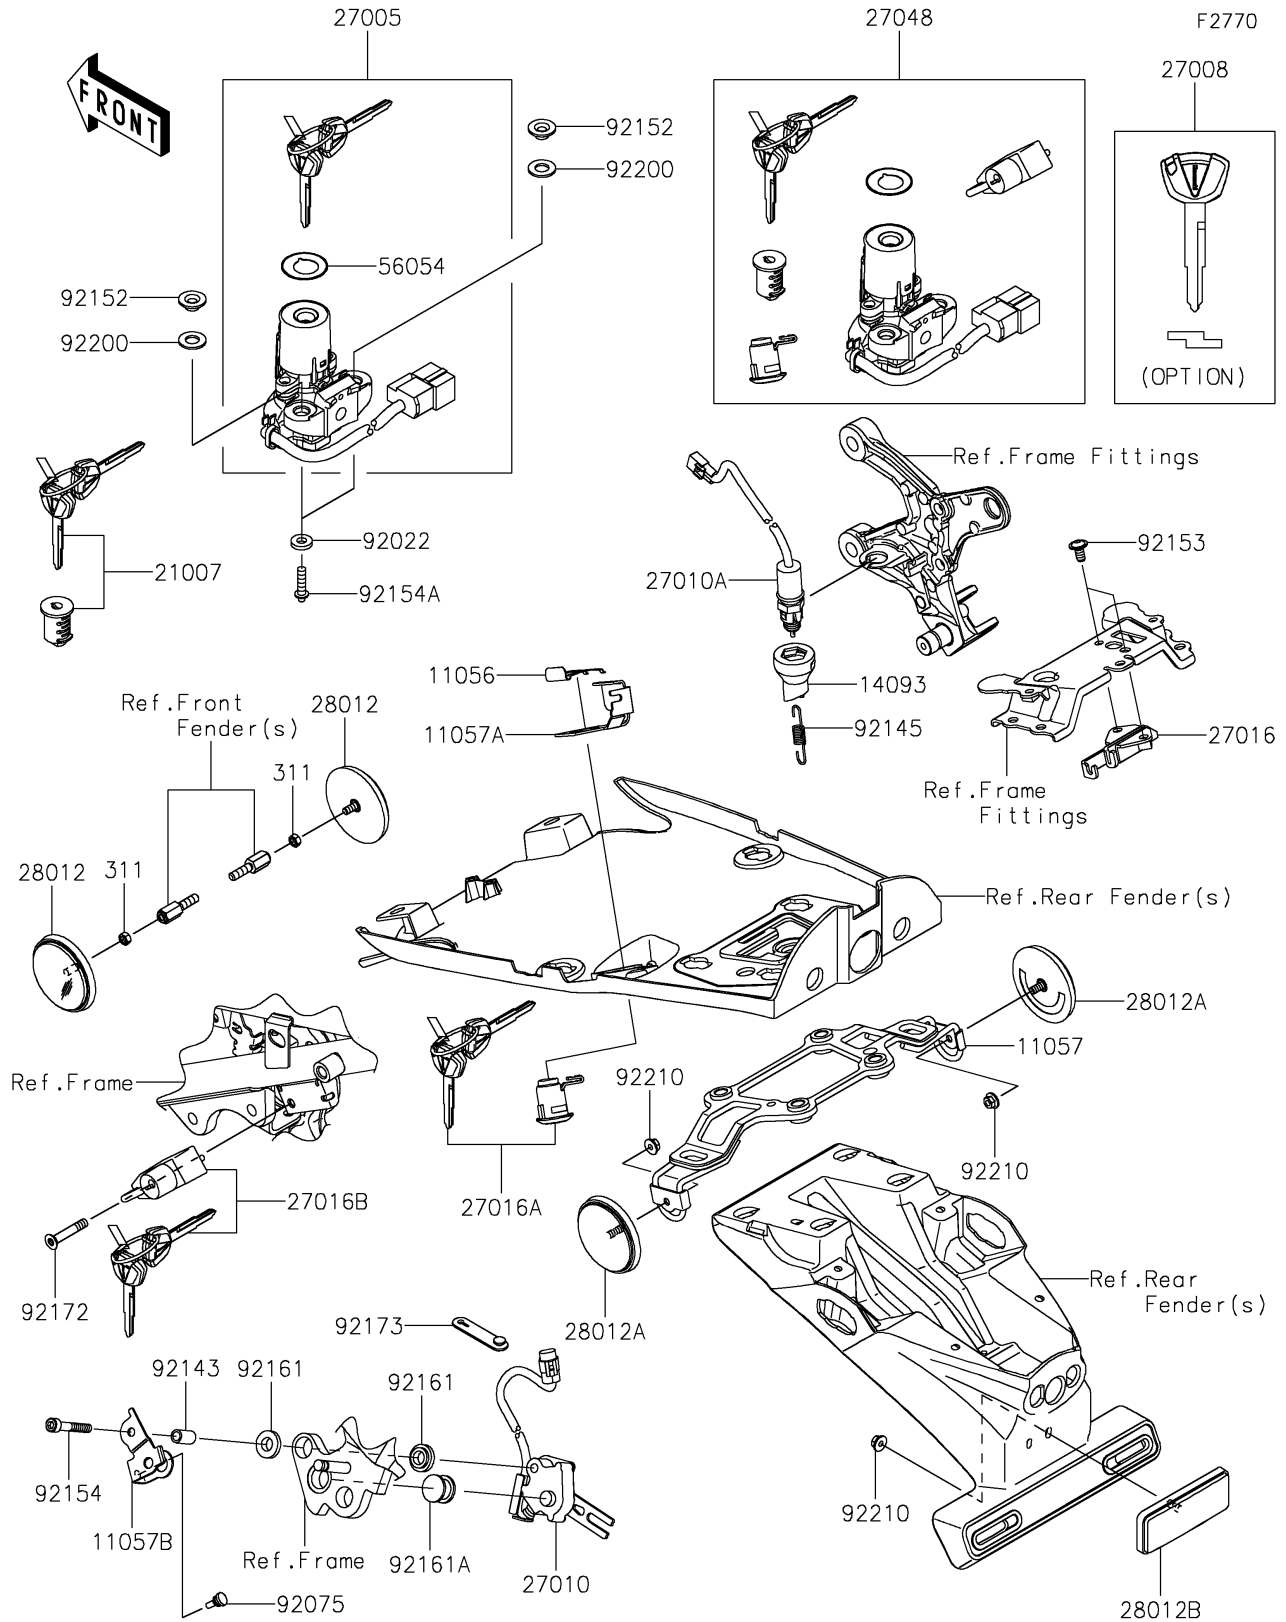

# 2021 Z900RS CAFE PARTS DIAGRAM

Ignition Switch/Locks/Reflectors

## 2021 Z900RS CAFE PARTS LIST

### Ignition Switch/Locks/Reflectors

ITEM NAME	PART NUMBER	QUANTITY
BRACKET,CLASP (Ref # 11056)	11056-0238	1
BRACKET,RR REFLECTOR (Ref # 11057)	11057-0878	1
BRACKET,SEAT LOCK CABLE (Ref # 11057A)	11057-1556	1
BRACKET,STAND SW. (Ref # 11057B)	11057-7166	1
COVER,BRAKE SW. (Ref # 14093)	14093-0666	1
ROTOR,LOCK,TANK CAP (Ref # 21007)	21007-5068	1
SWITCH-ASSY-IGNITION (Ref # 27005)	27005-0646	1
KEY-LOCK,BLANK,IMMOBI (Ref # 27008)	27008-0558	1
SWITCH,SIDE STAND (Ref # 27010)	27010-0112	1
SWITCH,RR BRAKE (Ref # 27010A)	27010-0867	1
LOCK-ASSY,SEAT STRIKER (Ref # 27016)	27016-1115	1
LOCK-ASSY,SEAT (Ref # 27016A)	27016-5373	1
LOCK-ASSY,HELMET (Ref # 27016B)	27016-5402	1
SWITCH-ASSY (Ref # 27048)	27048-5159	1
REFLECTOR-REFLEX,FR,SIDE (Ref # 28012)	28012-0001	2
REFLECTOR-REFLEX (Ref # 28012A)	28012-0002	2
REFLECTOR-REFLEX (Ref # 28012B)	28012-1077	1
NUT-HEX,5MM (Ref # 311)	311AB0500	2
MARK,IGNITION (Ref # 56054)	56054-1596	1
WASHER,7X15.5X3 (Ref # 92022)	92022-312	2
DAMPER,6X10X15 (Ref # 92075)	92075-1808	1
COLLAR,6.5X9.5X17 (Ref # 92143)	92143-1408	1
SPRING,REAR BRAKE (Ref # 92145)	92145-0946	1
COLLAR (Ref # 92152)	92152-0423	2
BOLT,SOCKET,6X12 (Ref # 92153)	92153-1617	2
BOLT,SOCKET,6X40 (Ref # 92154)	92154-0505	1
BOLT,TORX,6X22 (Ref # 92154A)	92154-1858	2
DAMPER (Ref # 92161)	92161-0117	2
DAMPER (Ref # 92161A)	92161-0118	1

### Ignition Switch/Locks/Reflectors

ITEM NAME	PART NUMBER	QUANTITY
SCREW,HEXLOBE,6X35 (Ref # 92172)	92172-0835	1
CLAMP,RUBBER PLATE (Ref # 92173)	92173-1229	1
WASHER,10.2X20X1.6 (Ref # 92200)	92200-0328	2
NUT,FLANGED,5MM (Ref # 92210)	92210-0007	3