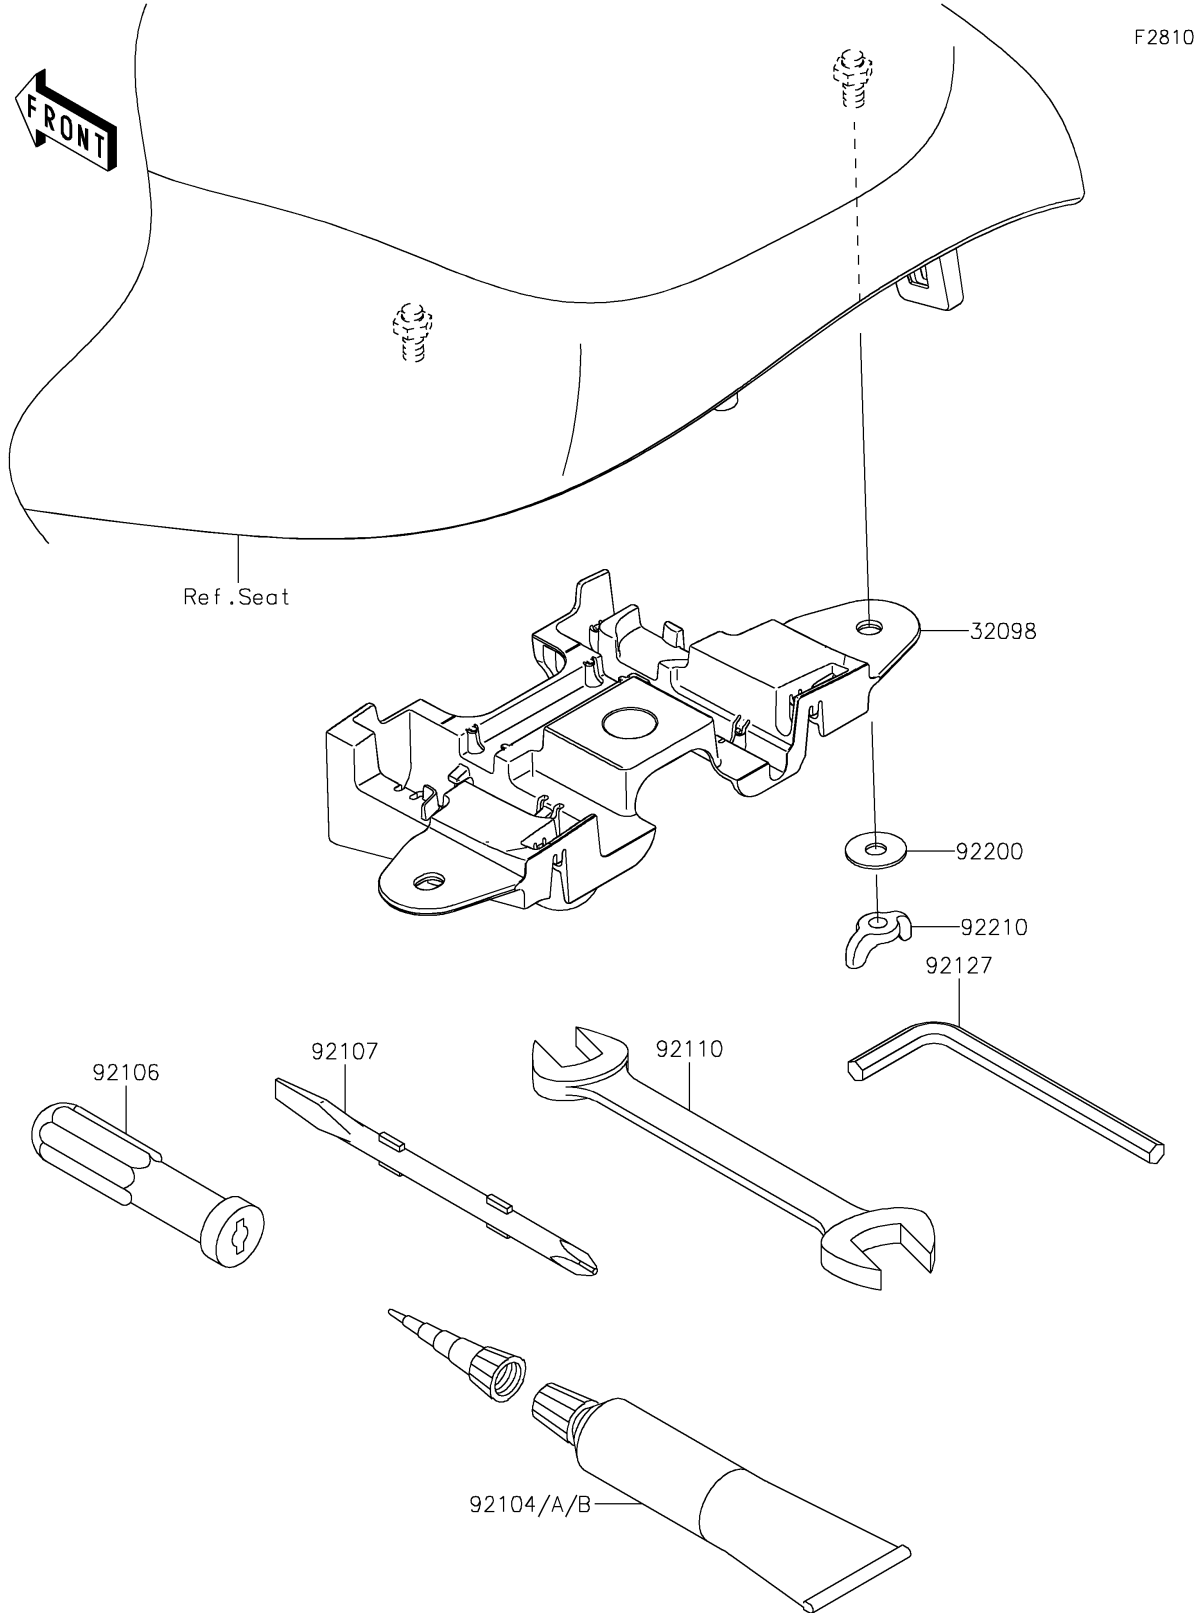

2021 Z900RS CAFE PARTS DIAGRAM

Owner's Tools

2021 Z900RS CAFE PARTS LIST

Owner's Tools

ITEM NAME	PART NUMBER	QUANTITY
CASE-TOOL (Ref # 32098)	32098-0025	1
GASKET-LIQUID,TB1211F,CLEAR (Ref # 92104)	92104-0004	1
GASKET-LIQUID,TB1216B,BLACK (Ref # 92104A)	92104-1064	1
GASKET-LIQUID,TB1207B,BLACK (Ref # 92104B)	92104-2068	1
GRIP-SCREW DRIVER (Ref # 92106)	92106-1001	1
TOOL-DRIVER,#2PHILLIPS&SLOT (Ref # 92107)	92107-1051	1
TOOL-WRENCH,OPEN END,14X17 (Ref # 92110)	92110-1045	1
TOOL-WRENCH,ALLEN,6MM (Ref # 92127)	92127-003	1
WASHER (Ref # 92200)	92200-0078	2
NUT,WING,6MM (Ref # 92210)	92210-1603	2