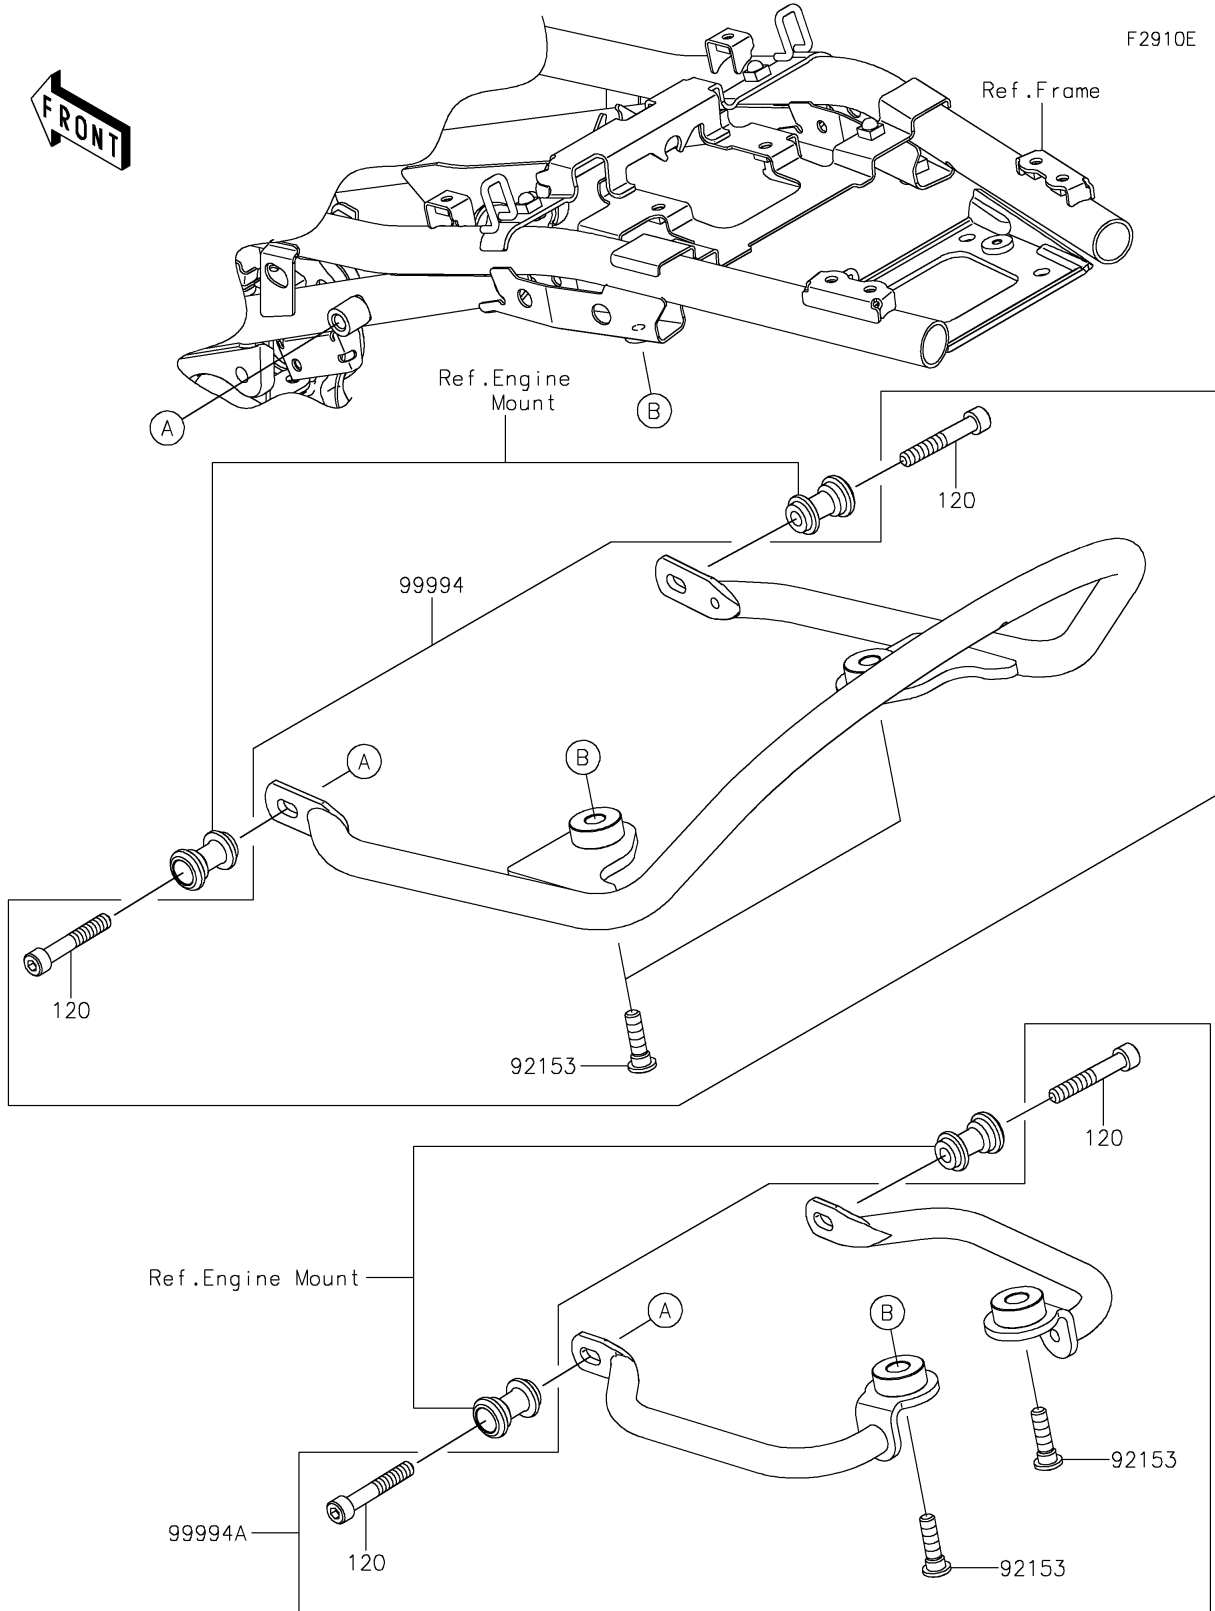

# 2021 Z900RS CAFE PARTS DIAGRAM

Accessory(Grip)

## 2021 Z900RS CAFE PARTS LIST

Accessory(Grip)

ITEM NAME	PART NUMBER	QUANTITY
BOLT-SOCKET,8X50 (Ref # 120)	120CC0850	2
BOLT,SOCKET,8X30 (Ref # 92153)	92153-1624	2
KIT-ACCESSORY,GRAB BAR (Ref # 99994)	99994-1013	1
KIT-ACCESSORY,SIDE GRIP (Ref # 99994A)	99994-1014	1