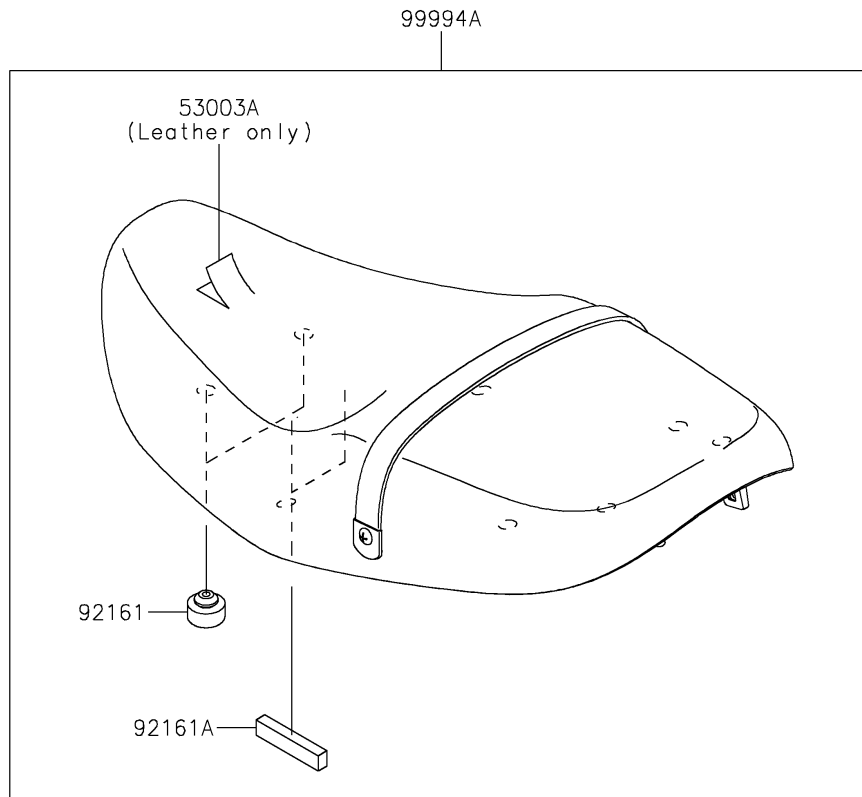

2021 Z900RS CAFE PARTS DIAGRAM

Accessory(Seat)

F2910F

2021 Z900RS CAFE PARTS LIST

Accessory(Seat)

ITEM NAME	PART NUMBER	QUANTITY
LEATHER,BLACK (Ref # 53003)	53003-0591-MA	1
LEATHER,BLACK (Ref # 53003A)	53003-0592-MA	1
DAMPER,SEAT (Ref # 92161)	92161-0930	8
DAMPER,10X70X15 (Ref # 92161A)	92161-2132	2
KIT-ACCESSORY,SEAT(LOW) (Ref # 99994)	99994-1022	1
KIT-ACCESSORY,SEAT(HIGH) (Ref # 99994A)	99994-1023	1