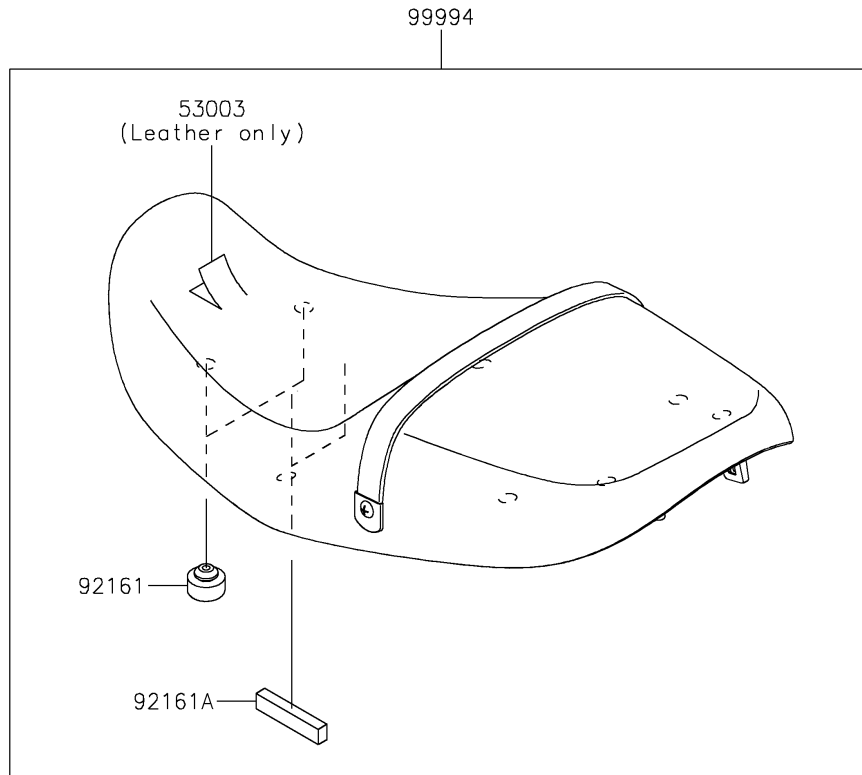

2021 Z900RS CAFE PARTS DIAGRAM

Accessory(Seat)

F2910F

2021 Z900RS CAFE PARTS LIST

Accessory(Seat)

ITEM NAME	PART NUMBER	QUANTITY
LEATHER,BLACK (Ref # 53003)	53003-0591-MA	1
LEATHER,BLACK (Ref # 53003A)	53003-0592-MA	1
DAMPER,SEAT (Ref # 92161)	92161-0930	8
DAMPER,10X70X15 (Ref # 92161A)	92161-2132	2
KIT-ACCESSORY,SEAT(LOW) (Ref # 99994)	99994-1022	1
KIT-ACCESSORY,SEAT(HIGH) (Ref # 99994A)	99994-1023	1