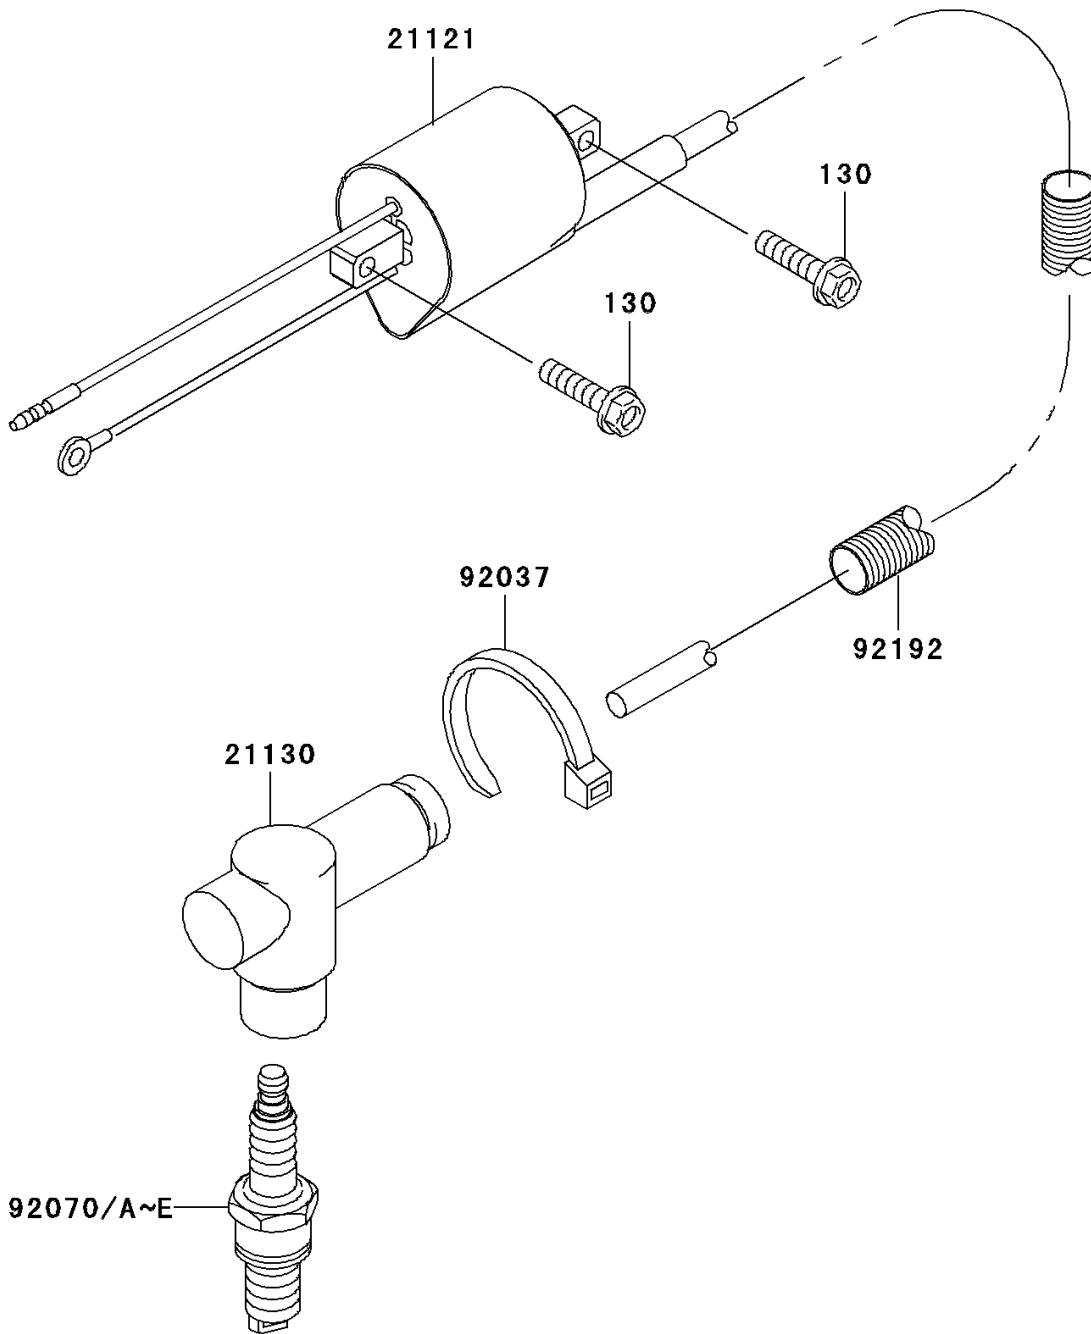

2004 KX250 PARTS DIAGRAM

Ignition System

E1830

2004 KX250 PARTS LIST

Ignition System

ITEM NAME	PART NUMBER	QUANTITY
BOLT-FLANGED (Ref # 130)	130L0520	2
COIL-IGNITION (Ref # 21121)	21121-1318	1
CAP-SPARK PLUG (Ref # 21130)	21130-1077	1
CLAMP (Ref # 92037)	92037-1173	1
PLUG-SPARK,BR7EIX(NGK) (Ref # 92070)	92070-1269	1
PLUG-SPARK,BR8EIX(NGK) (Ref # 92070A)	92070-1270	1
PLUG-SPARK,BR9EIX(NGK) (Ref # 92070B)	92070-1271	1
PLUG-SPARK,R7376-7(NGK) (Ref # 92070C)	92070-1274	1
PLUG-SPARK,R7376-8(NGK) (Ref # 92070D)	92070-1275	1
PLUG-SPARK,R7376-9(NGK) (Ref # 92070E)	92070-1276	1
TUBE (Ref # 92192)	92192-0094	1