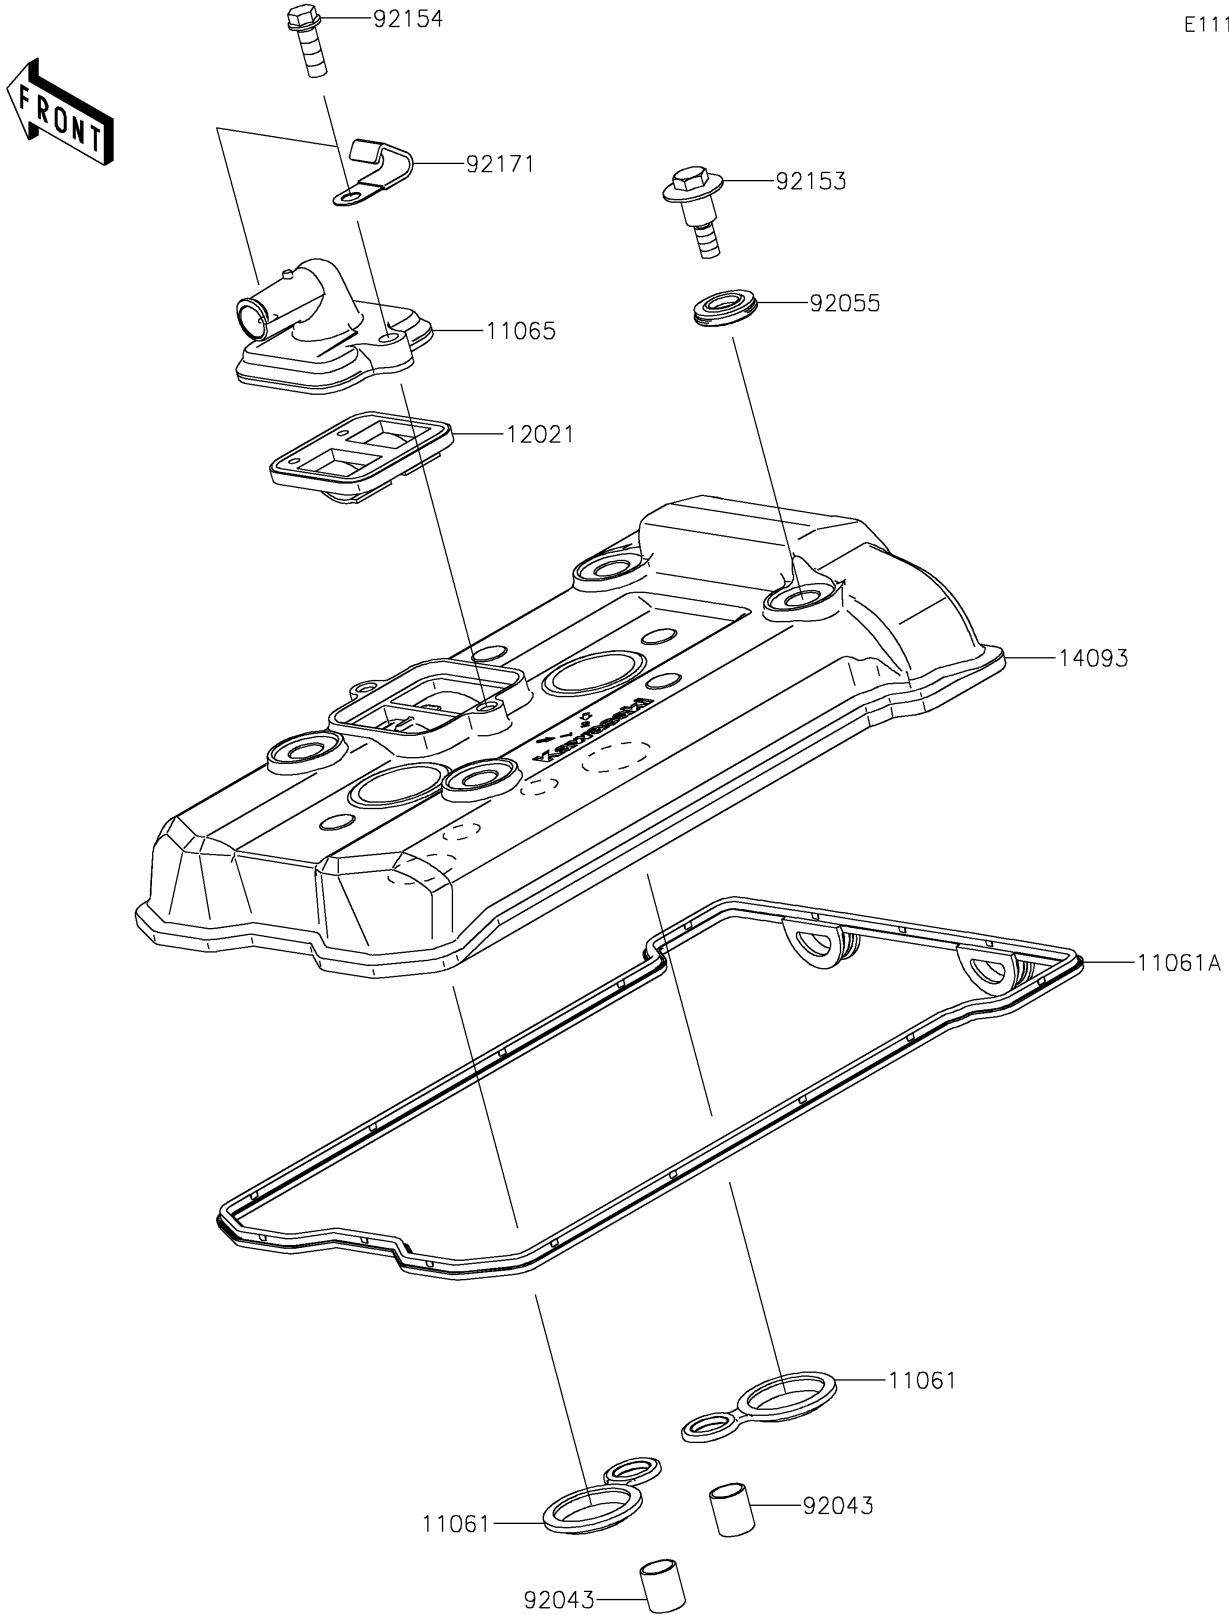

2021 NINJA® 650 ABS PARTS DIAGRAM

Cylinder Head Cover

E1112

2021 NINJA® 650 ABS PARTS LIST

Cylinder Head Cover

ITEM NAME	PART NUMBER	QUANTITY
GASKET,SPARK PLUG HOLE (Ref # 11061)	11061-0105	2
GASKET,HEAD COVER (Ref # 11061A)	11061-1184	1
CAP (Ref # 11065)	11065-1320	1
VALVE-ASSY-REED (Ref # 12021)	12021-0708	1
COVER,HEAD (Ref # 14093)	14093-0501	1
PIN,10.1X12X14 (Ref # 92043)	92043-4009	2
RING-O (Ref # 92055)	92055-0187	4
BOLT,HEAD COVER (Ref # 92153)	92153-0793	4
BOLT,FLANGED,6X18 (Ref # 92154)	92154-1775	2
CLAMP (Ref # 92171)	92171-0813	1