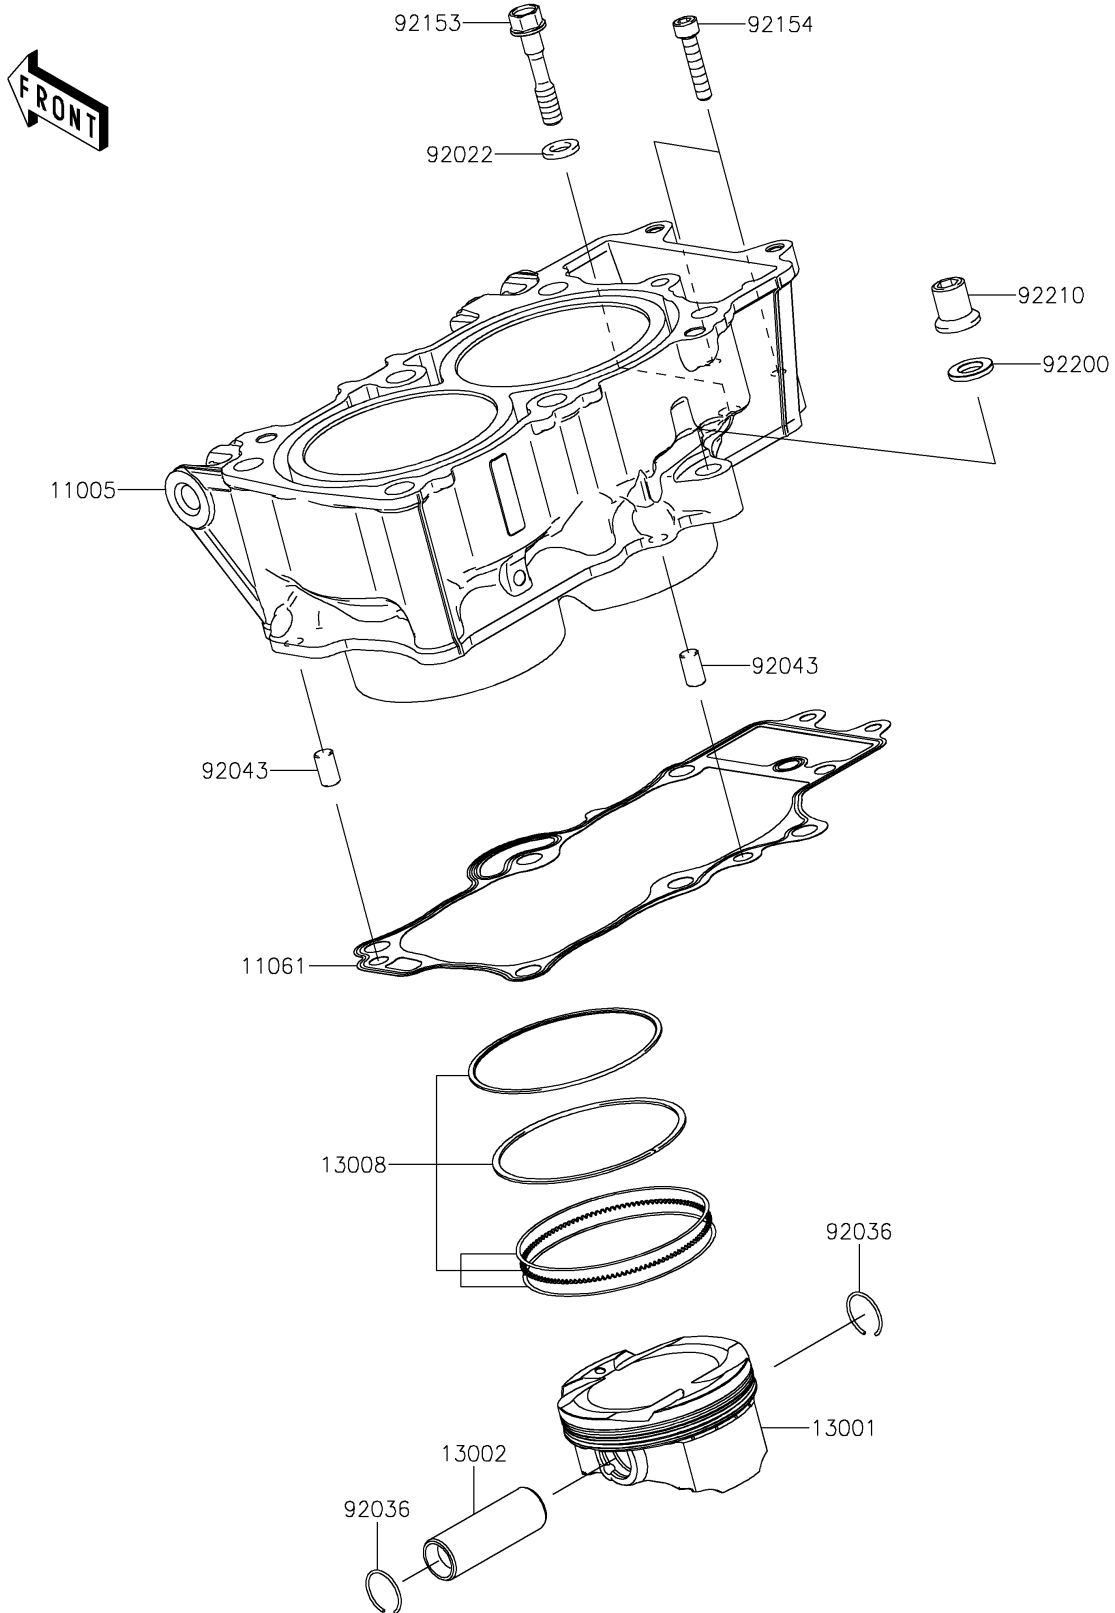

2021 NINJA® 650 PARTS DIAGRAM

Cylinder/Piston(s)

E1120

2021 NINJA® 650 PARTS LIST

Cylinder/Piston(s)

ITEM NAME	PART NUMBER	QUANTITY
CYLINDER-ENGINE (Ref # 11005)	11005-0666	1
GASKET,CYLINDER BASE (Ref # 11061)	11061-1207	1
PISTON-ENGINE (Ref # 13001)	13001-0786	2
PIN-PISTON (Ref # 13002)	13002-0007	2
RING-SET-PISTON (Ref # 13008)	13008-1196	2
WASHER,9X15.5X2 (Ref # 92022)	92022-1401	1
RING-SNAP,PISTON PIN (Ref # 92036)	92036-008	4
PIN,8X14 (Ref # 92043)	92043-1567	2
BOLT,8X43 (Ref # 92153)	92153-1011	1
BOLT,SOCKET,6X30 (Ref # 92154)	92154-0116	2
WASHER,10.5X19X2.3 (Ref # 92200)	92200-0363	1
NUT (Ref # 92210)	92210-0223	1