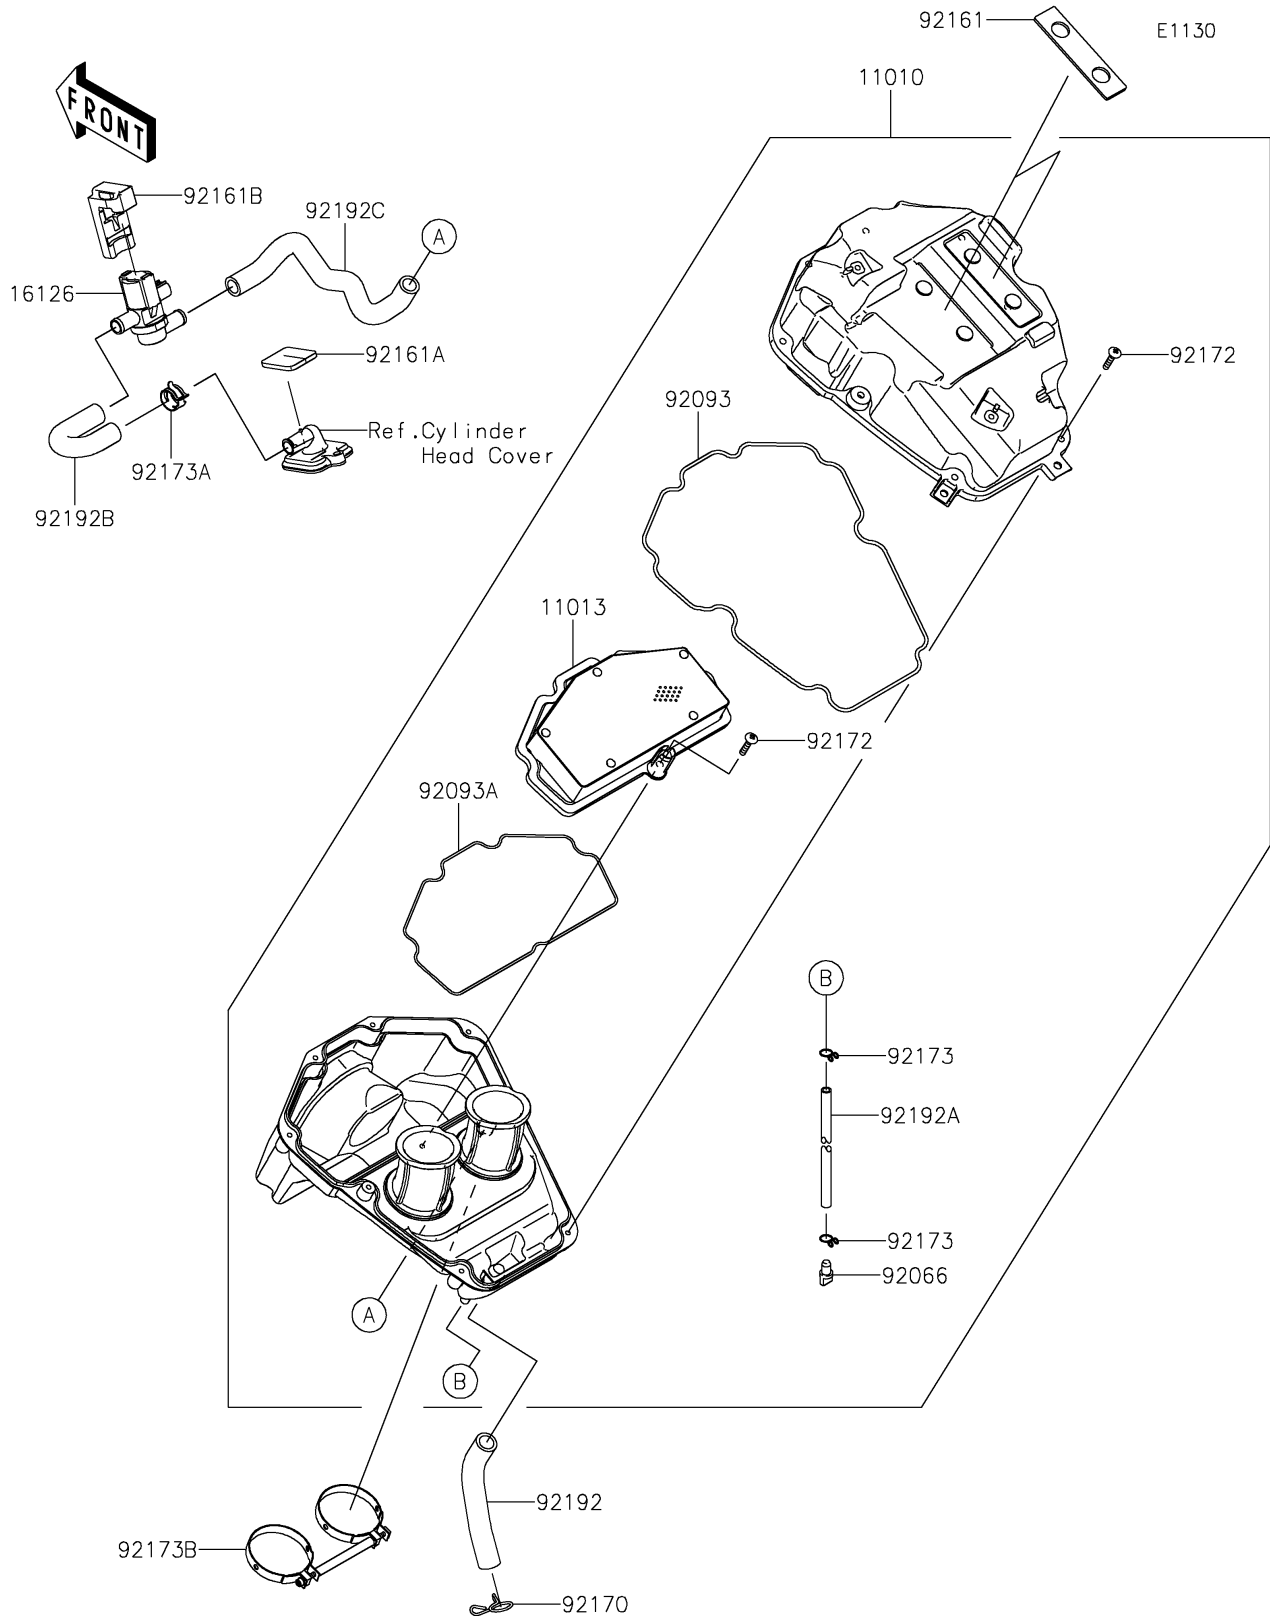

2021 NINJA® 650 PARTS DIAGRAM

Air Cleaner

2021 NINJA® 650 PARTS LIST

Air Cleaner

ITEM NAME	PART NUMBER	QUANTITY
FILTER-ASSY-AIR (Ref # 11010)	11010-0869	1
ELEMENT-AIR FILTER (Ref # 11013)	11013-0745	1
VALVE,AIR SWITCHING (Ref # 16126)	16126-0743	1
PLUG,DRAIN (Ref # 92066)	92066-0782	1
SEAL (Ref # 92093)	92093-0610	1
SEAL,ELEMENT (Ref # 92093A)	92093-0611	1
DAMPER (Ref # 92161)	92161-1428	2
DAMPER (Ref # 92161A)	92161-1899	1
DAMPER (Ref # 92161B)	92161-1933	1
CLAMP (Ref # 92170)	92170-1017	1
SCREW,5X25 (Ref # 92172)	92172-0891	9
CLAMP,10MM (Ref # 92173)	92173-1044	2
CLAMP (Ref # 92173A)	92173-1463	1
CLAMP (Ref # 92173B)	92173-1698	1
TUBE,BREATHER (Ref # 92192)	92192-0958	1
TUBE,DRAIN,L=245 (Ref # 92192A)	92192-1380	1
TUBE,ASV-HEAD (Ref # 92192B)	92192-1698	1
TUBE,A/C-ASV (Ref # 92192C)	92192-1699	1