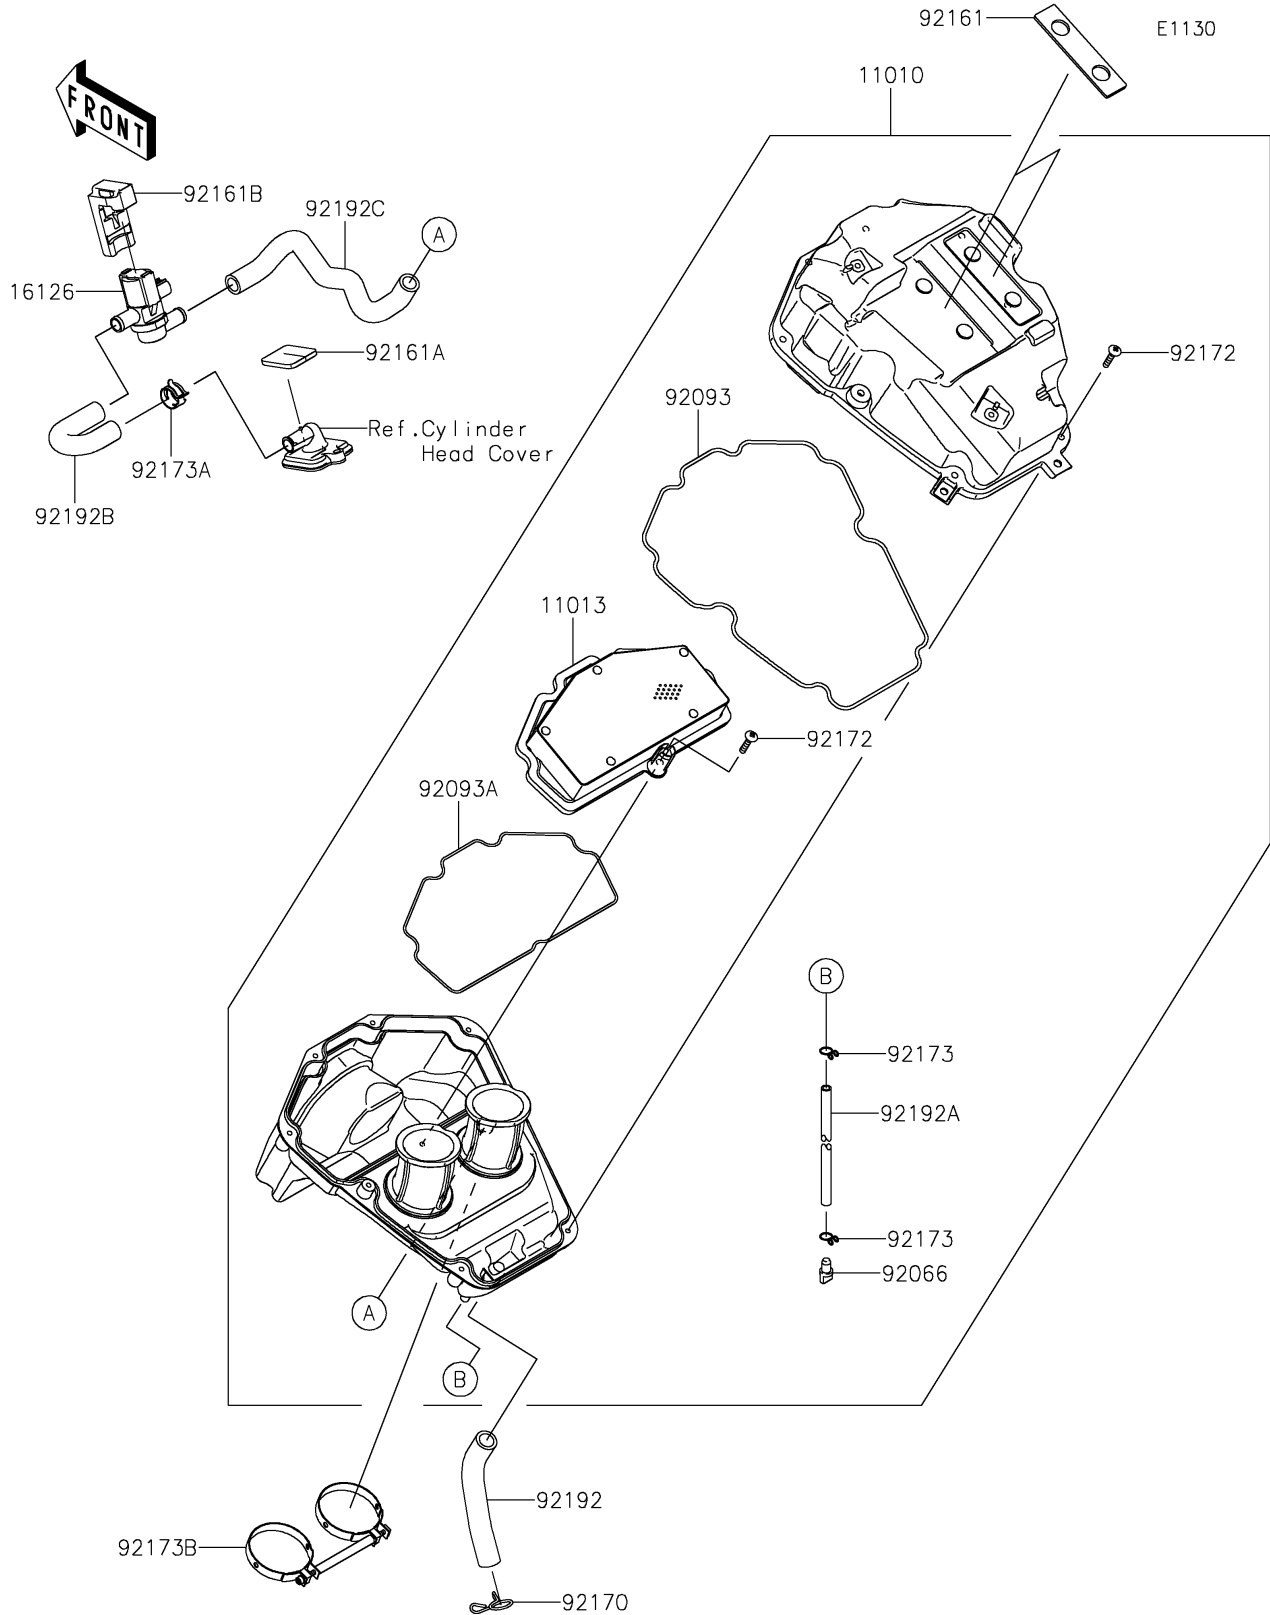

# 2021 NINJA® 650 PARTS DIAGRAM

## 2021 NINJA® 650 PARTS LIST

### Air Cleaner

ITEM NAME	PART NUMBER	QUANTITY
FILTER-ASSY-AIR (Ref # 11010)	11010-0869	1
ELEMENT-AIR FILTER (Ref # 11013)	11013-0745	1
VALVE,AIR SWITCHING (Ref # 16126)	16126-0743	1
PLUG,DRAIN (Ref # 92066)	92066-0782	1
SEAL (Ref # 92093)	92093-0610	1
SEAL,ELEMENT (Ref # 92093A)	92093-0611	1
DAMPER (Ref # 92161)	92161-1428	2
DAMPER (Ref # 92161A)	92161-1899	1
DAMPER (Ref # 92161B)	92161-1933	1
CLAMP (Ref # 92170)	92170-1017	1
SCREW,5X25 (Ref # 92172)	92172-0891	9
CLAMP,10MM (Ref # 92173)	92173-1044	2
CLAMP (Ref # 92173A)	92173-1463	1
CLAMP (Ref # 92173B)	92173-1698	1
TUBE,BREATHER (Ref # 92192)	92192-0958	1
TUBE,DRAIN,L=245 (Ref # 92192A)	92192-1380	1
TUBE,ASV-HEAD (Ref # 92192B)	92192-1698	1
TUBE,A/C-ASV (Ref # 92192C)	92192-1699	1