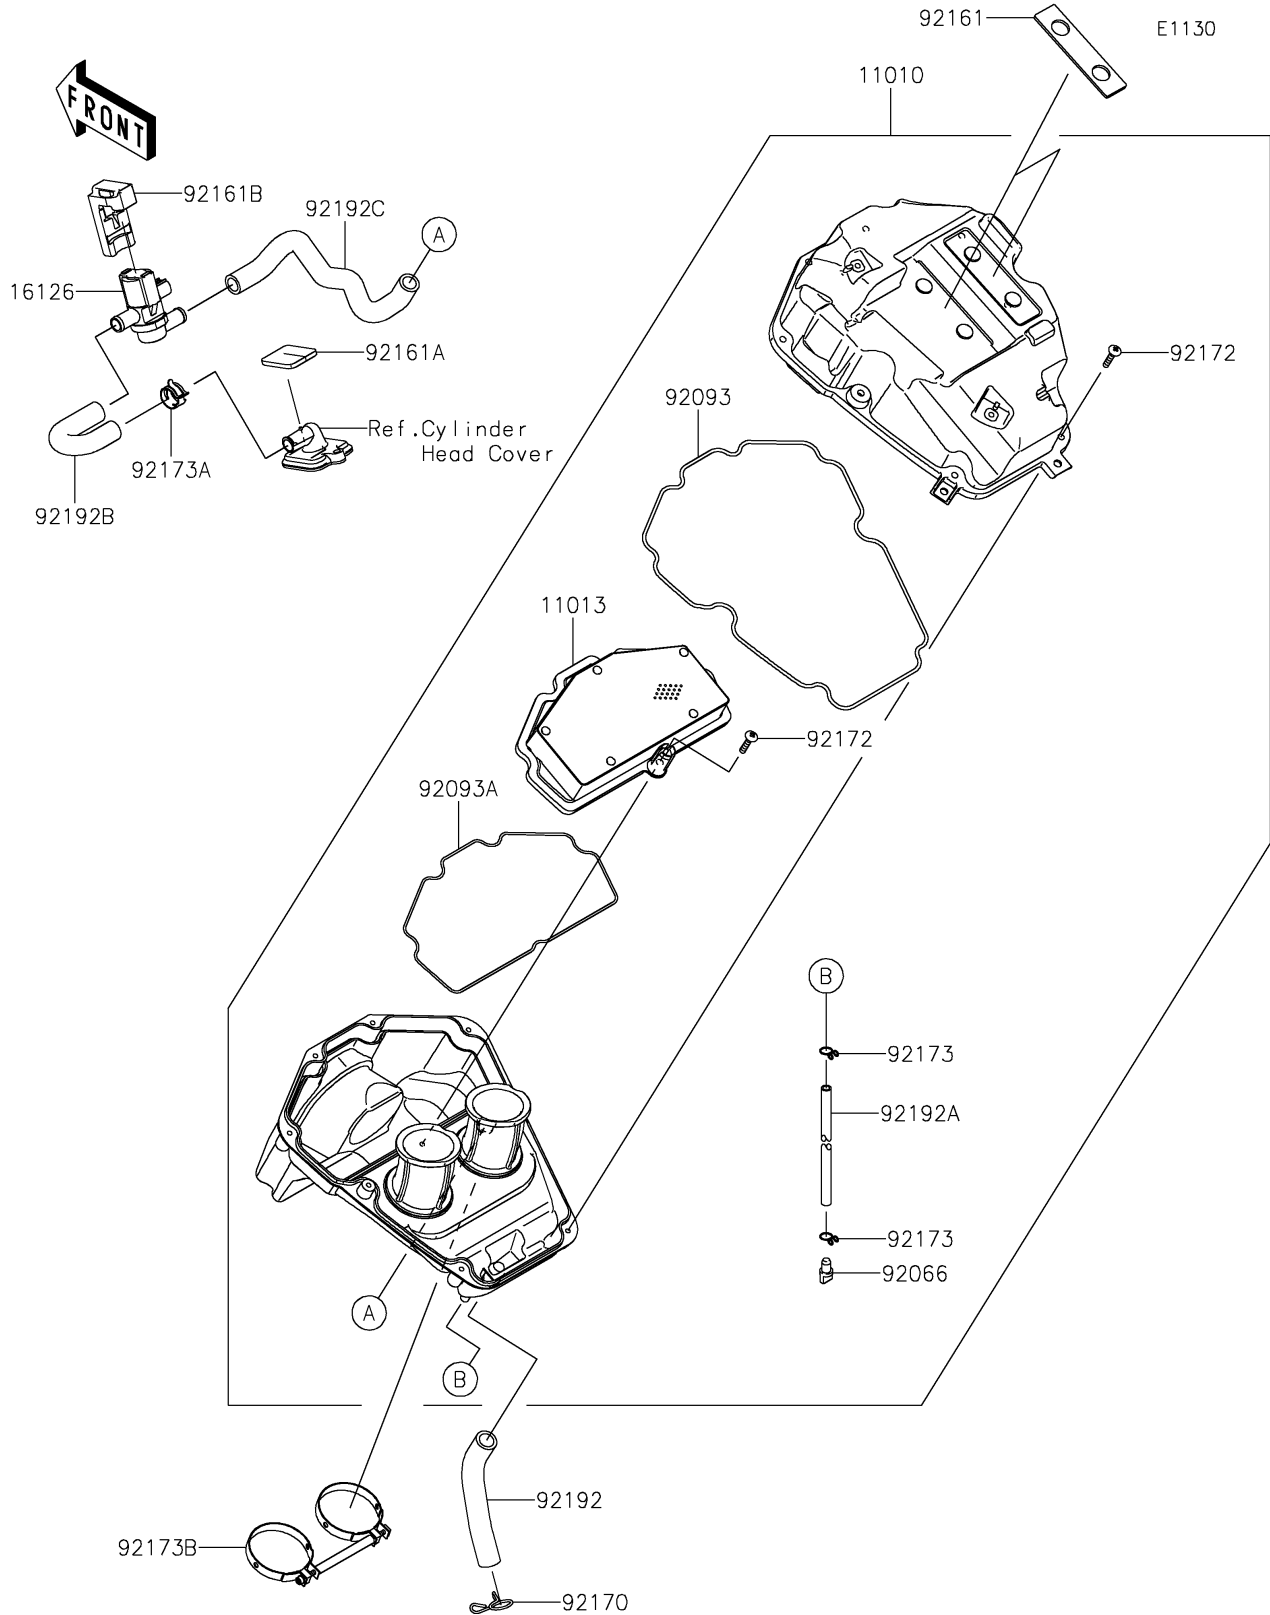

# 2021 NINJA® 650 ABS PARTS DIAGRAM

## 2021 NINJA® 650 ABS PARTS LIST

### Air Cleaner

ITEM NAME	PART NUMBER	QUANTITY
FILTER-ASSY-AIR (Ref # 11010)	11010-0869	1
ELEMENT-AIR FILTER (Ref # 11013)	11013-0745	1
VALVE,AIR SWITCHING (Ref # 16126)	16126-0743	1
PLUG,DRAIN (Ref # 92066)	92066-0782	1
SEAL (Ref # 92093)	92093-0610	1
SEAL,ELEMENT (Ref # 92093A)	92093-0611	1
DAMPER (Ref # 92161)	92161-1428	2
DAMPER (Ref # 92161A)	92161-1899	1
DAMPER (Ref # 92161B)	92161-1933	1
CLAMP (Ref # 92170)	92170-1017	1
SCREW,5X25 (Ref # 92172)	92172-0891	9
CLAMP,10MM (Ref # 92173)	92173-1044	2
CLAMP (Ref # 92173A)	92173-1463	1
CLAMP (Ref # 92173B)	92173-1698	1
TUBE,BREATHER (Ref # 92192)	92192-0958	1
TUBE,DRAIN,L=245 (Ref # 92192A)	92192-1380	1
TUBE,ASV-HEAD (Ref # 92192B)	92192-1698	1
TUBE,A/C-ASV (Ref # 92192C)	92192-1699	1