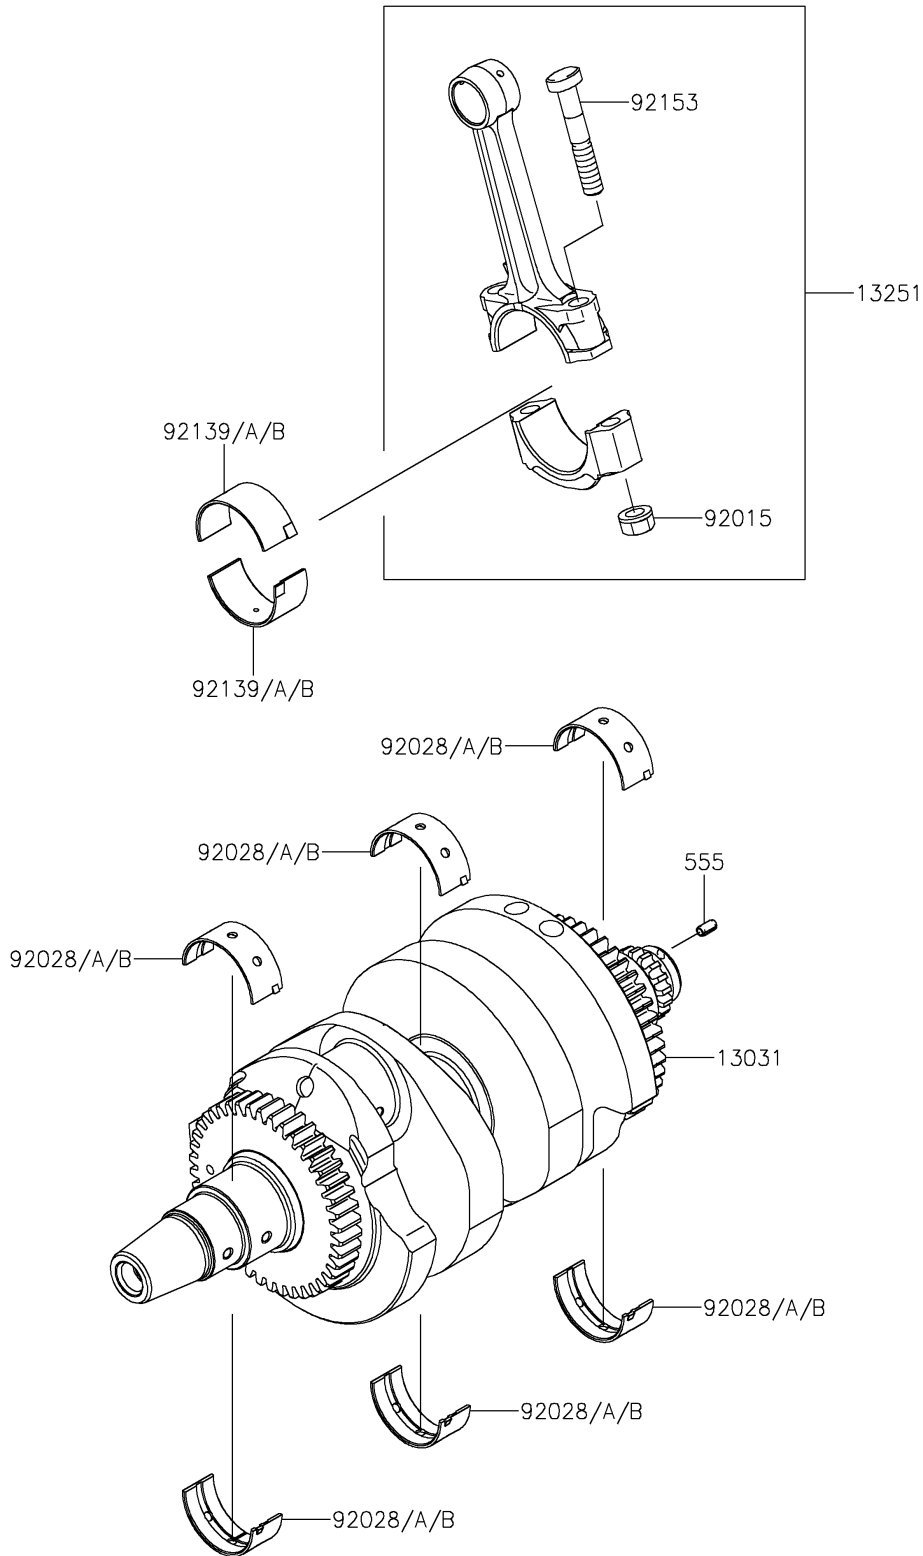

2021 NINJA® 650 PARTS DIAGRAM

Crankshaft

E1321

2021 NINJA® 650 PARTS LIST

Crankshaft

ITEM NAME	PART NUMBER	QUANTITY
CRANKSHAFT-COMP (Ref # 13031)	13031-0149	1
ROD-ASSY-CONNECTING,K (Ref # 13251)	13251-0010-KK	2
PIN-SPRING,4X8 (Ref # 555)	555A0408	1
NUT,FLANGED,8MM (Ref # 92015)	92015-1311	4
BUSHING,CRANKSHAFT,BLUE (Ref # 92028)	92028-1903	6
BUSHING,CRANKSHAFT,BLACK (Ref # 92028A)	92028-1904	AR
BUSHING,CRANKSHAFT,BROWN (Ref # 92028B)	92028-1905	AR
BUSHING,CON-ROD,BLUE (Ref # 92139)	92139-0114	4
BUSHING,CON-ROD,BLACK (Ref # 92139A)	92139-0115	AR
BUSHING,CON-ROD,BROWN (Ref # 92139B)	92139-0116	AR
BOLT,CON-ROD,8X49 (Ref # 92153)	92153-0957	4