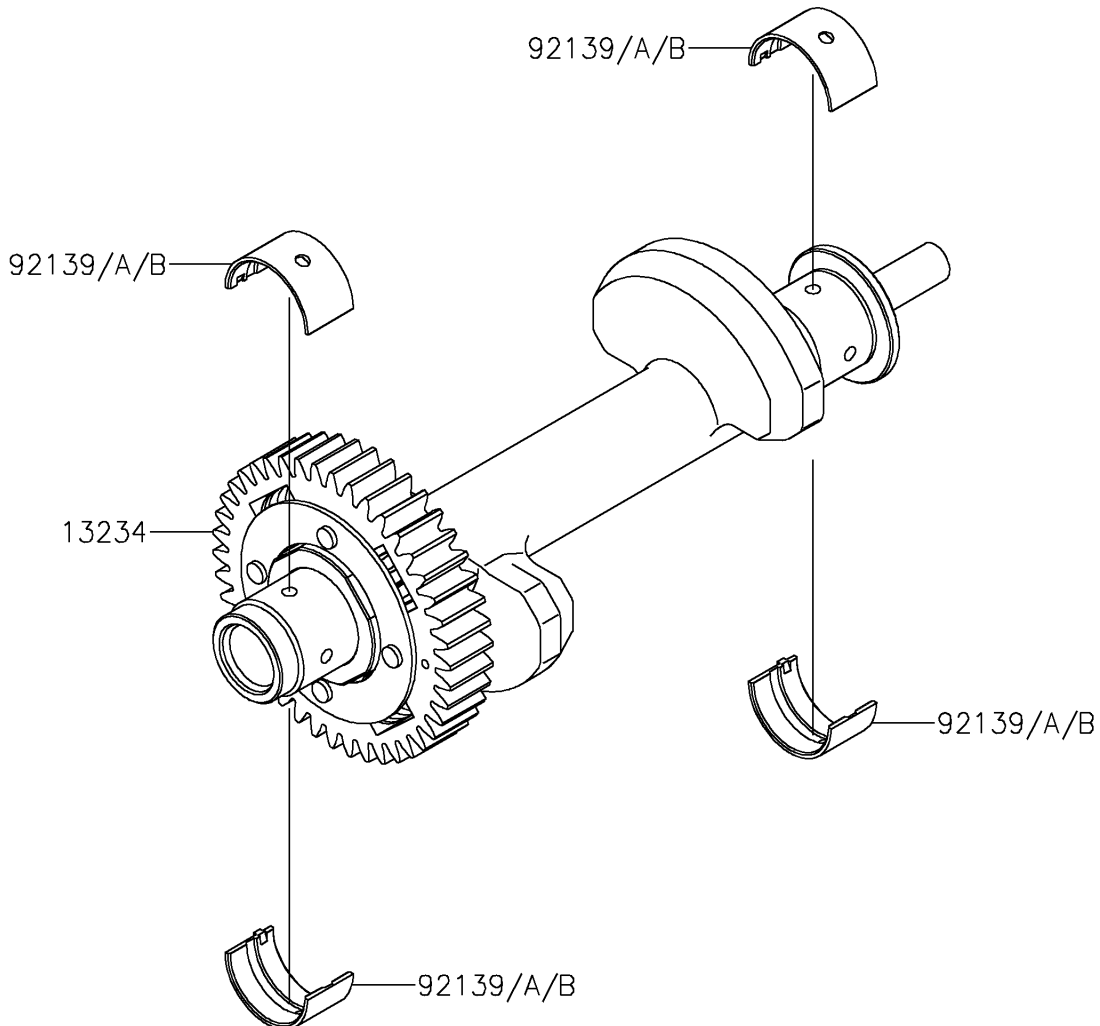

# 2021 NINJA® 650 PARTS DIAGRAM

Balancer

E1323

## 2021 NINJA® 650 PARTS LIST

### Balancer

ITEM NAME	PART NUMBER	QUANTITY
SHAFT-COMP,BALANCER (Ref # 13234)	13234-0602	1
BUSHING,BALANCER,BLUE (Ref # 92139)	92139-0117	4
BUSHING,BALANCER,BLACK (Ref # 92139A)	92139-0118	AR
BUSHING,BALANCER,BROWN (Ref # 92139B)	92139-0119	AR