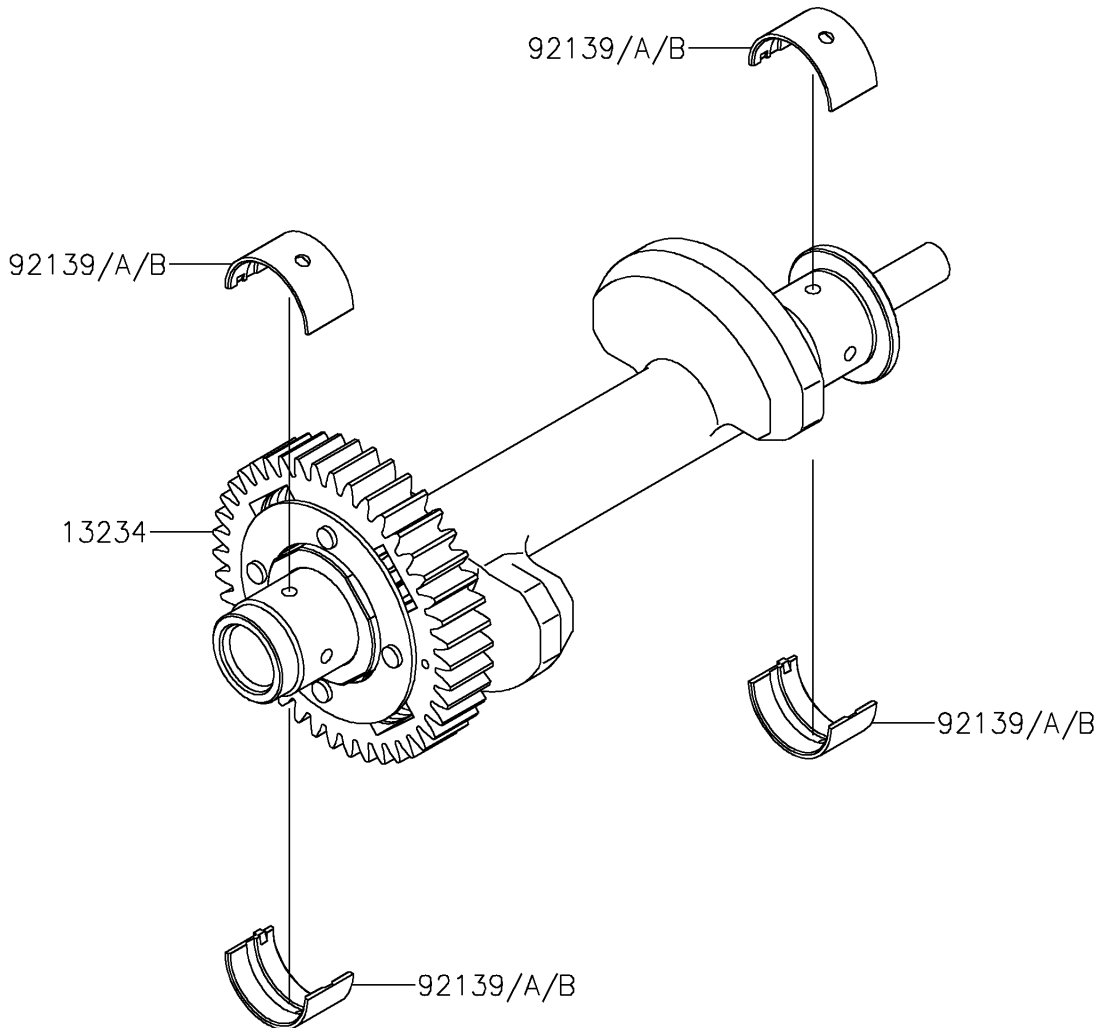

2021 NINJA® 650 ABS PARTS DIAGRAM

Balancer

E1323

2021 NINJA® 650 ABS PARTS LIST

Balancer

ITEM NAME	PART NUMBER	QUANTITY
SHAFT-COMP,BALANCER (Ref # 13234)	13234-0602	1
BUSHING,BALANCER,BLUE (Ref # 92139)	92139-0117	4
BUSHING,BALANCER,BLACK (Ref # 92139A)	92139-0118	AR
BUSHING,BALANCER,BROWN (Ref # 92139B)	92139-0119	AR