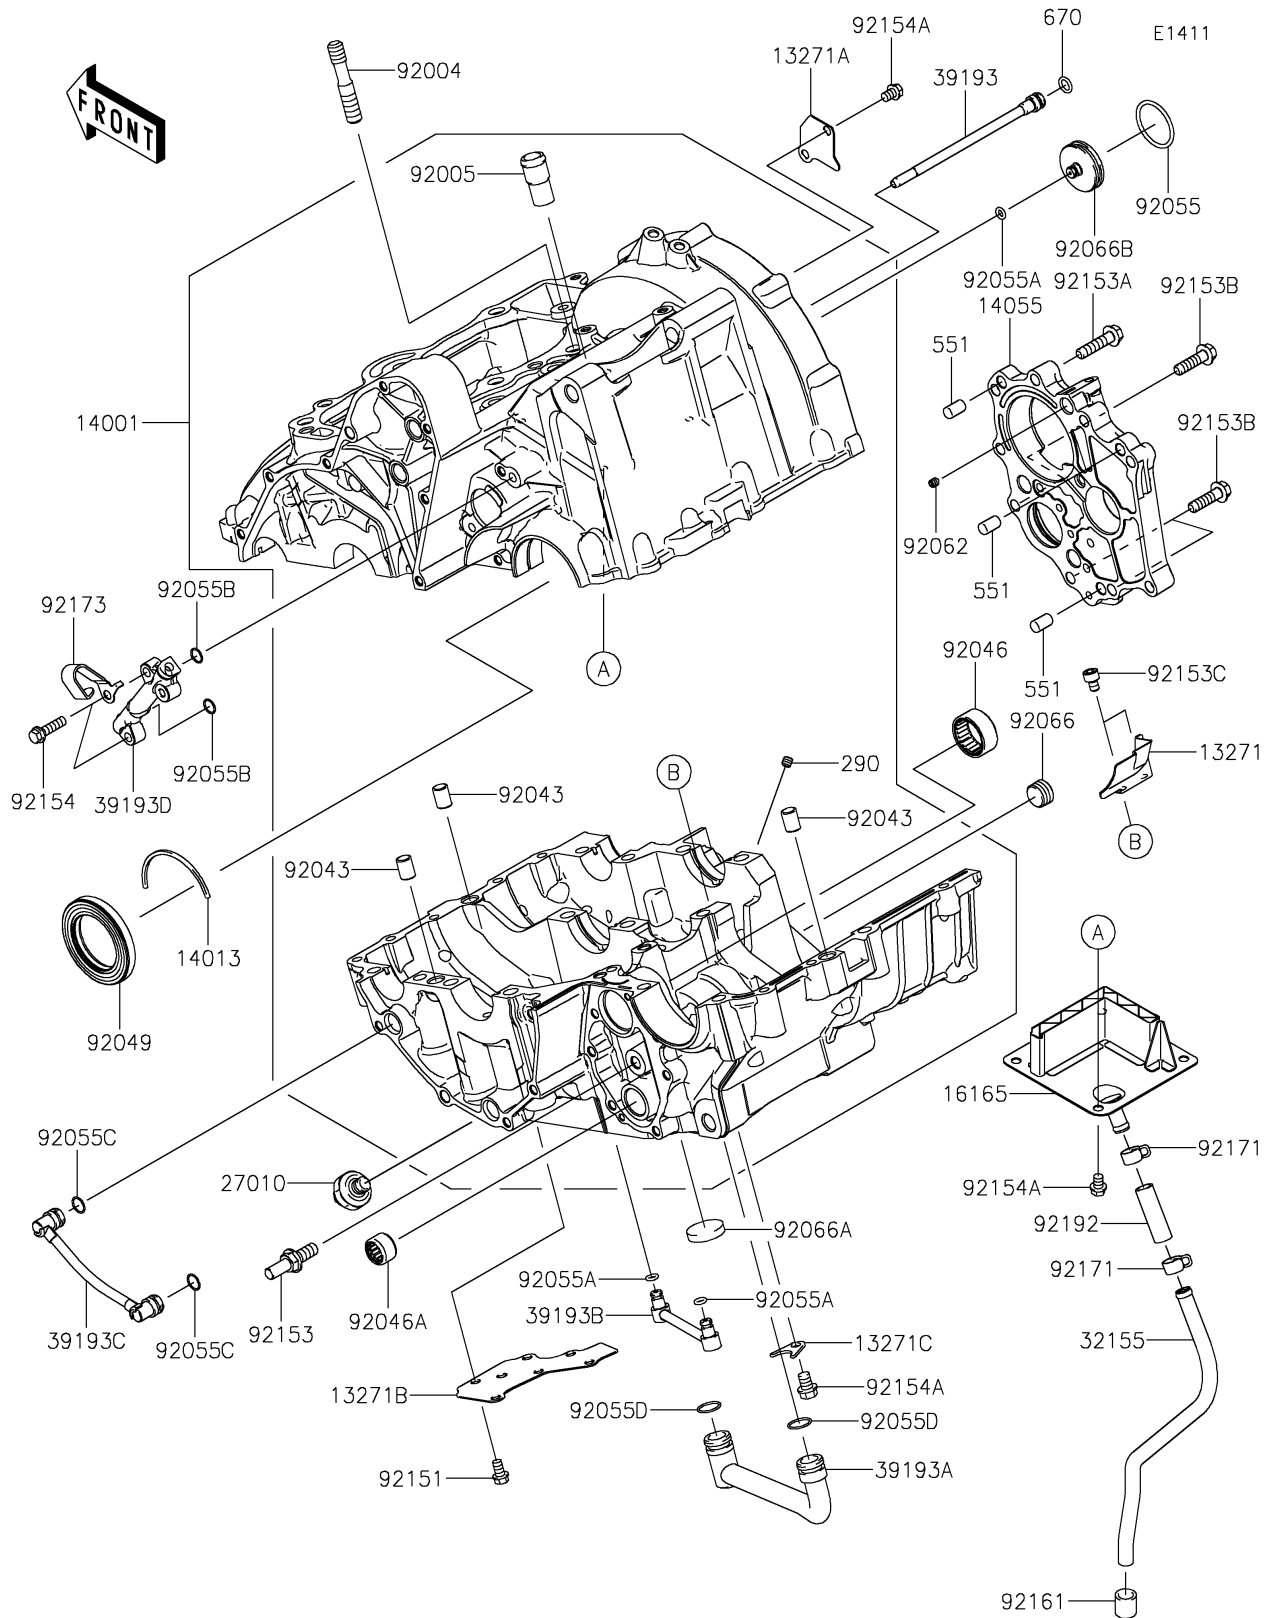

2021 NINJA® 650 ABS PARTS DIAGRAM

Crankcase

2021 NINJA® 650 ABS PARTS LIST

Crankcase

ITEM NAME	PART NUMBER	QUANTITY
PLATE,OIL SHIELDING (Ref # 13271)	13271-0575	1
PLATE (Ref # 13271A)	13271-0577	1
PLATE (Ref # 13271B)	13271-0584	1
PLATE,OIL PIPE (Ref # 13271C)	13271-1187	1
SET-CRANKCASE (Ref # 14001)	14001-0662	1
RING-POSITION,T=1.98 (Ref # 14013)	14013-1004	1
CASE-GEAR,TRANSMISSION (Ref # 14055)	14055-0051	1
SEPARATOR,BREATHER (Ref # 16165)	16165-0056	1
SWITCH,OIL PRESSURE (Ref # 27010)	27010-1313	1
PIPE,BREATHER (Ref # 32155)	32155-0891	1
PIPE-OIL (Ref # 39193)	39193-0564	1
PIPE-OIL (Ref # 39193A)	39193-0565	1
PIPE-OIL (Ref # 39193B)	39193-0566	1
PIPE-OIL (Ref # 39193C)	39193-0567	1
PIPE-OIL (Ref # 39193D)	39193-0569	1
STUD,10X34.5 (Ref # 92004)	92004-0024	1
FITTING,BREATHER (Ref # 92005)	92005-0713	1
PIN,DOWEL,10X14 (Ref # 92043)	92043-1037	3
BEARING-NEEDLE,24BTM3013 (Ref # 92046)	92046-0017	1
BEARING-NEEDLE,HK1312 (Ref # 92046A)	92046-1148	1
SEAL-OIL,HTC40628 (Ref # 92049)	92049-1501	1
RING-O,29.7X2.4 (Ref # 92055)	92055-0006	1
RING-O,4.8MM (Ref # 92055A)	92055-0845	3
RING-O,8.8MM (Ref # 92055B)	92055-0846	2
RING-O,9.8MM (Ref # 92055C)	92055-0847	2
RING-O,13.8MM (Ref # 92055D)	92055-0848	2
NOZZLE,5X6,SILVER (Ref # 92062)	92062-1086	1
PLUG,PT3/8X10 (Ref # 92066)	92066-0003	1
PLUG,25X5 (Ref # 92066A)	92066-0061	1