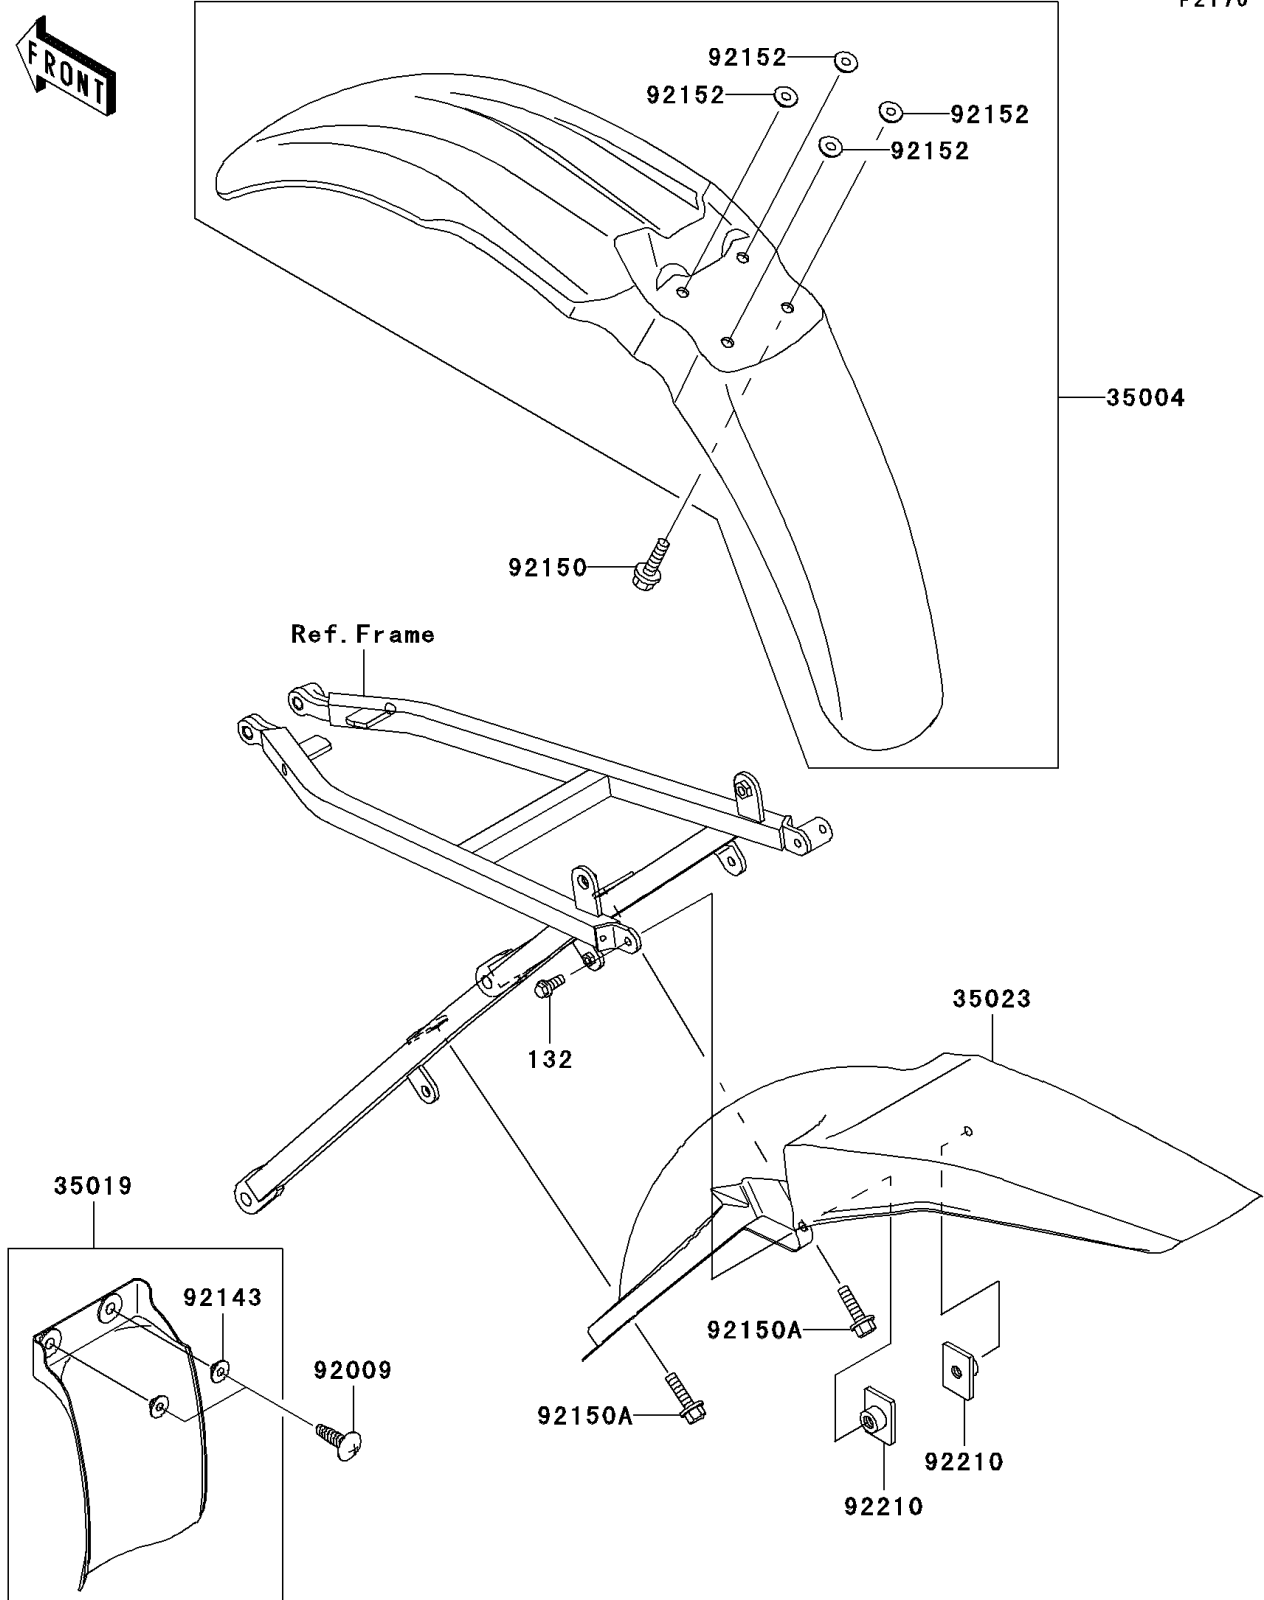

2004 KX250 PARTS DIAGRAM

Fenders

F2170

2004 KX250 PARTS LIST

Fenders

ITEM NAME	PART NUMBER	QUANTITY
BOLT-FLANGED-SMALL (Ref # 132)	132G0614	1
FENDER-FRONT,L.GREEN (Ref # 35004)	35004-1460-6W	1
FLAP,AIR FILTER,F.BLACK (Ref # 35019)	35019-1402-6Z	1
FENDER-REAR,L.GREEN (Ref # 35023)	35023-1587-6W	1
SCREW,TAPPING,5X20 (Ref # 92009)	92009-1993	2
COLLAR (Ref # 92143)	92143-1087	2
BOLT,6X20 (Ref # 92150)	92150-1339	4
BOLT,FLANGED,6X22 (Ref # 92150A)	92150-1481	2
COLLAR (Ref # 92152)	92152-1422	4
NUT,PLATE,6MM (Ref # 92210)	92210-1352	2