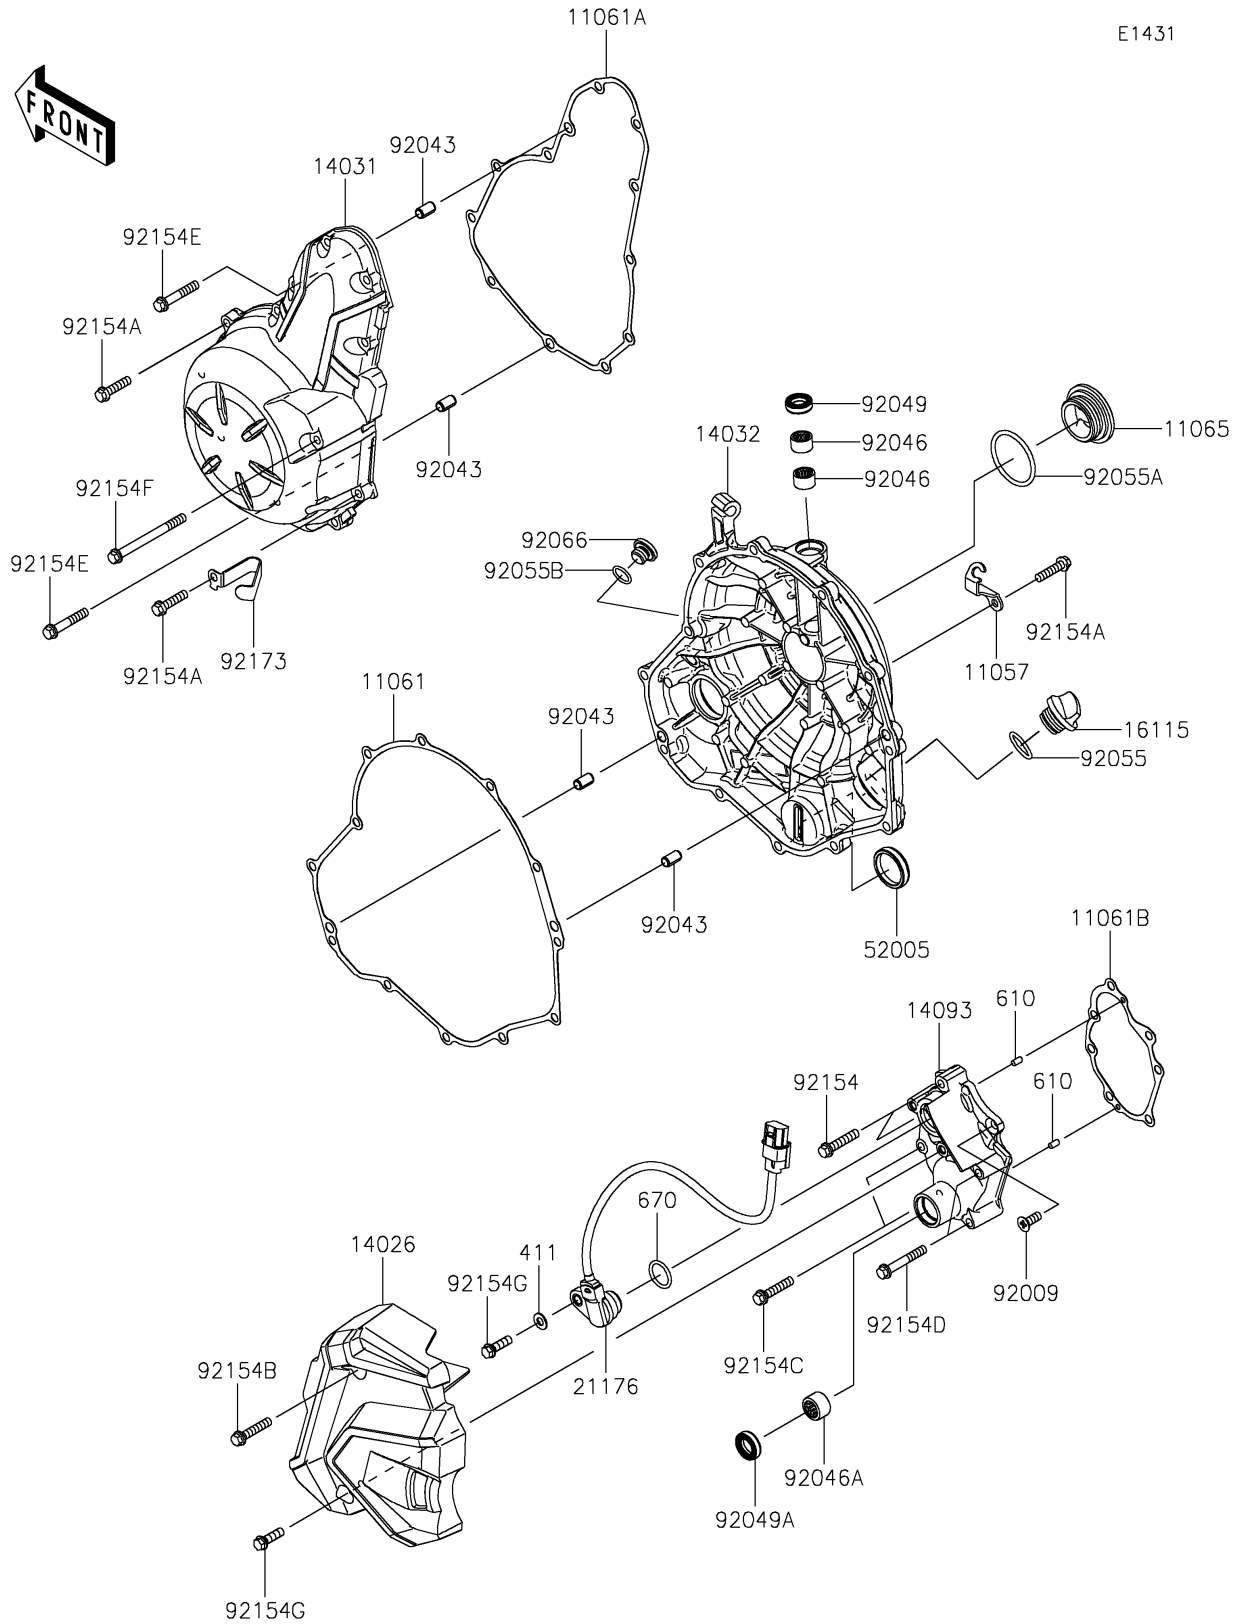

2021 NINJA® 650 ABS PARTS DIAGRAM

Engine Cover(s)

2021 NINJA® 650 ABS PARTS LIST

Engine Cover(s)

ITEM NAME	PART NUMBER	QUANTITY
BRACKET (Ref # 11057)	11057-0482	1
GASKET,CLUTCH COVER (Ref # 11061)	11061-0164	1
GASKET,GENERATOR COVER (Ref # 11061A)	11061-0165	1
GASKET,TRANSMISSION COVER (Ref # 11061B)	11061-0166	1
CAP (Ref # 11065)	11065-1325	1
COVER-CHAIN (Ref # 14026)	14026-0128	1
COVER-GENERATOR (Ref # 14031)	14031-0609	1
COVER-CLUTCH (Ref # 14032)	14032-0629	1
COVER,TRANSMISSION (Ref # 14093)	14093-0463	1
CAP-OIL FILLER (Ref # 16115)	16115-1053	1
SENSOR,GEAR POSITION (Ref # 21176)	21176-0820	1
WASHER-PLAIN,6MM (Ref # 411)	411AA0600	1
GAUGE,OIL LEVEL (Ref # 52005)	52005-0071	1
ROLLER,4X8 (Ref # 610)	610A0408	2
O RING,18MM (Ref # 670)	670D2018	1
SCREW,6X16 (Ref # 92009)	92009-1360	1
PIN,6.2X8X14 (Ref # 92043)	92043-1263	4
BEARING-NEEDLE,HK1210FM (Ref # 92046)	92046-0034	2
BEARING-NEEDLE,HK1312 (Ref # 92046A)	92046-1148	1
SEAL-OIL,CLUTCH RELEASE (Ref # 92049)	92049-1475	1
SEAL-OIL,TC13225.5 (Ref # 92049A)	92049-1519	1
RING-O,19.8MM (Ref # 92055)	92055-0844	1
RING-O,39.4MM (Ref # 92055A)	92055-0849	1
RING-O,13.0X1.9 (Ref # 92055B)	92055-1011	1
PLUG,12X9.1 (Ref # 92066)	92066-0937	1
BOLT,FLANGED,6X30 (Ref # 92154)	92154-0727	2
BOLT,FLANGED,6X25 (Ref # 92154A)	92154-0819	21
BOLT,FLANGED,6X30 (Ref # 92154B)	92154-1772	1
BOLT,FLANGED,6X30 (Ref # 92154C)	92154-1773	2

2021 NINJA® 650 ABS PARTS LIST

Engine Cover(s)

ITEM NAME	PART NUMBER	QUANTITY
BOLT,FLANGED,6X40 (Ref # 92154D)	92154-1774	2
BOLT,FLANGED,6X35 (Ref # 92154E)	92154-1779	2
BOLT,FLANGED,6X70 (Ref # 92154F)	92154-1780	1
BOLT,FLANGED,6X20 (Ref # 92154G)	92154-2130	2
CLAMP (Ref # 92173)	92173-1689	1