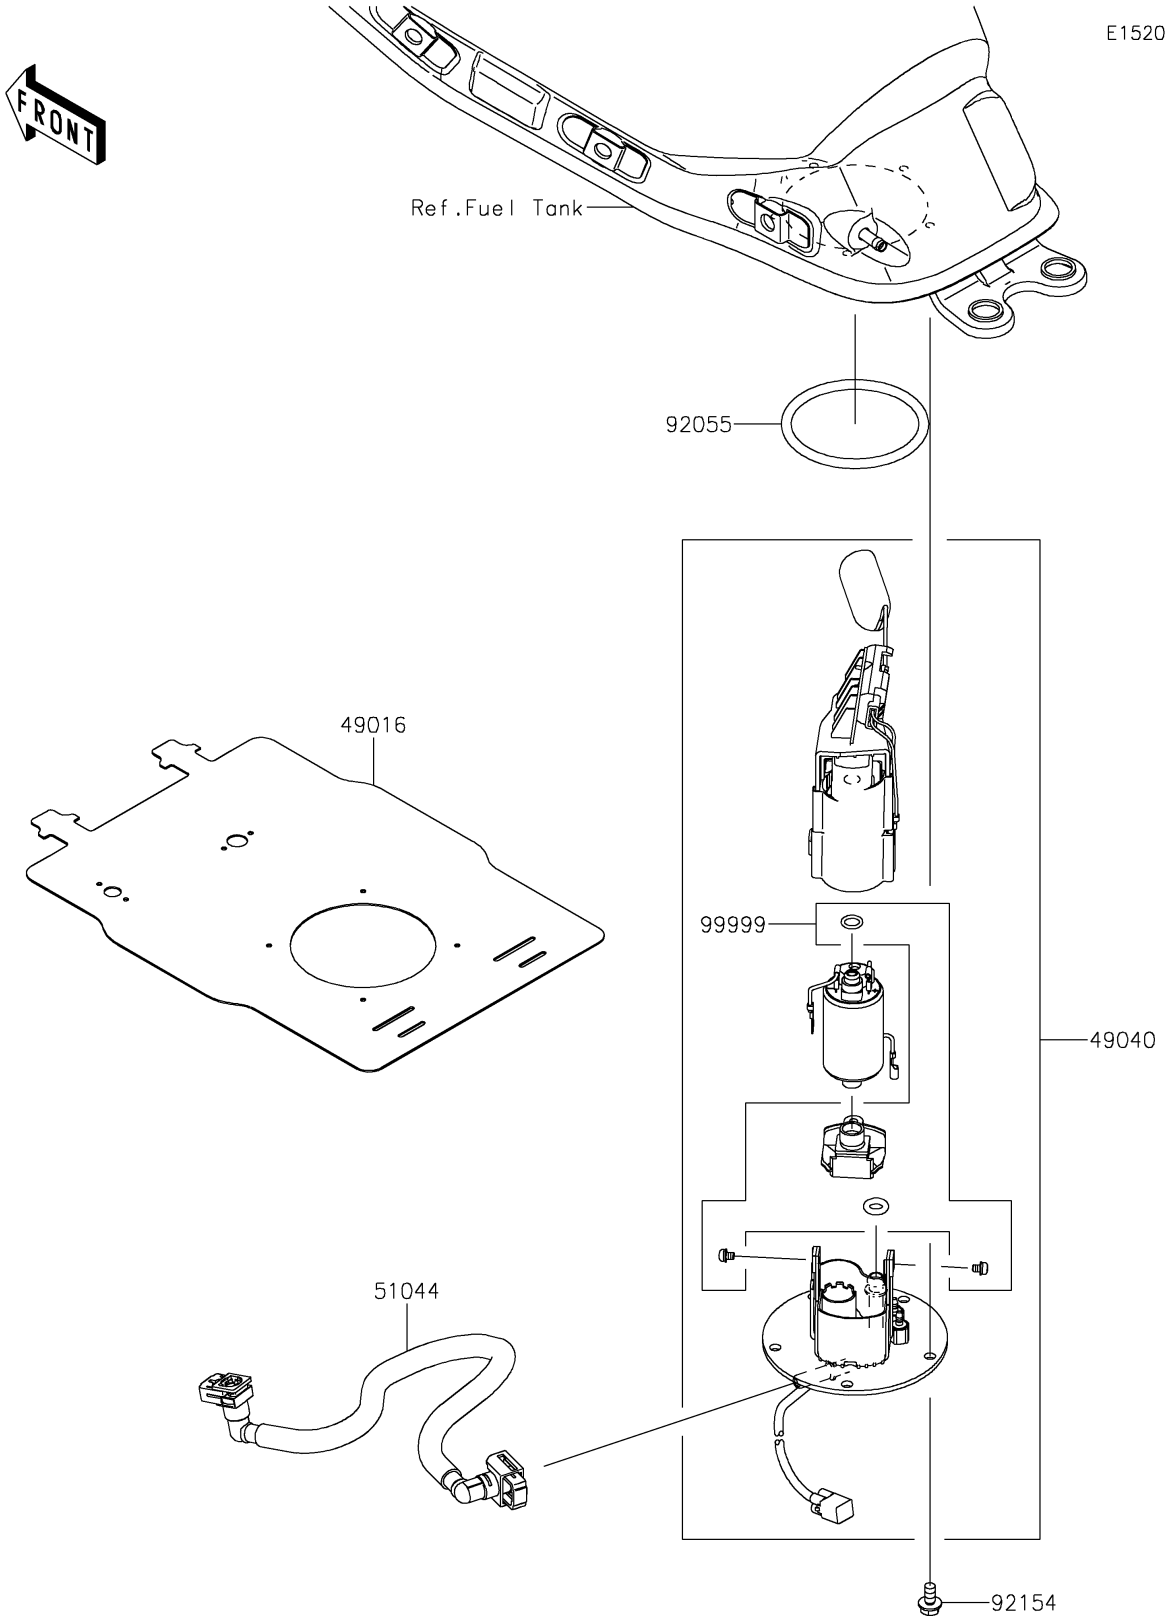

# 2021 NINJA® 650 ABS PARTS DIAGRAM

Fuel Pump

## 2021 NINJA® 650 ABS PARTS LIST

### Fuel Pump

ITEM NAME	PART NUMBER	QUANTITY
COVER-SEAL (Ref # 49016)	49016-0641	1
PUMP-FUEL (Ref # 49040)	49040-0754	1
TUBE-ASSY,FUEL (Ref # 51044)	51044-0847	1
RING-O,74.6X5.7 (Ref # 92055)	92055-0728	1
BOLT,FLANGED,6X12 (Ref # 92154)	92154-2335	5
KIT,FUEL FILTER (Ref # 99999)	99999-0525	1