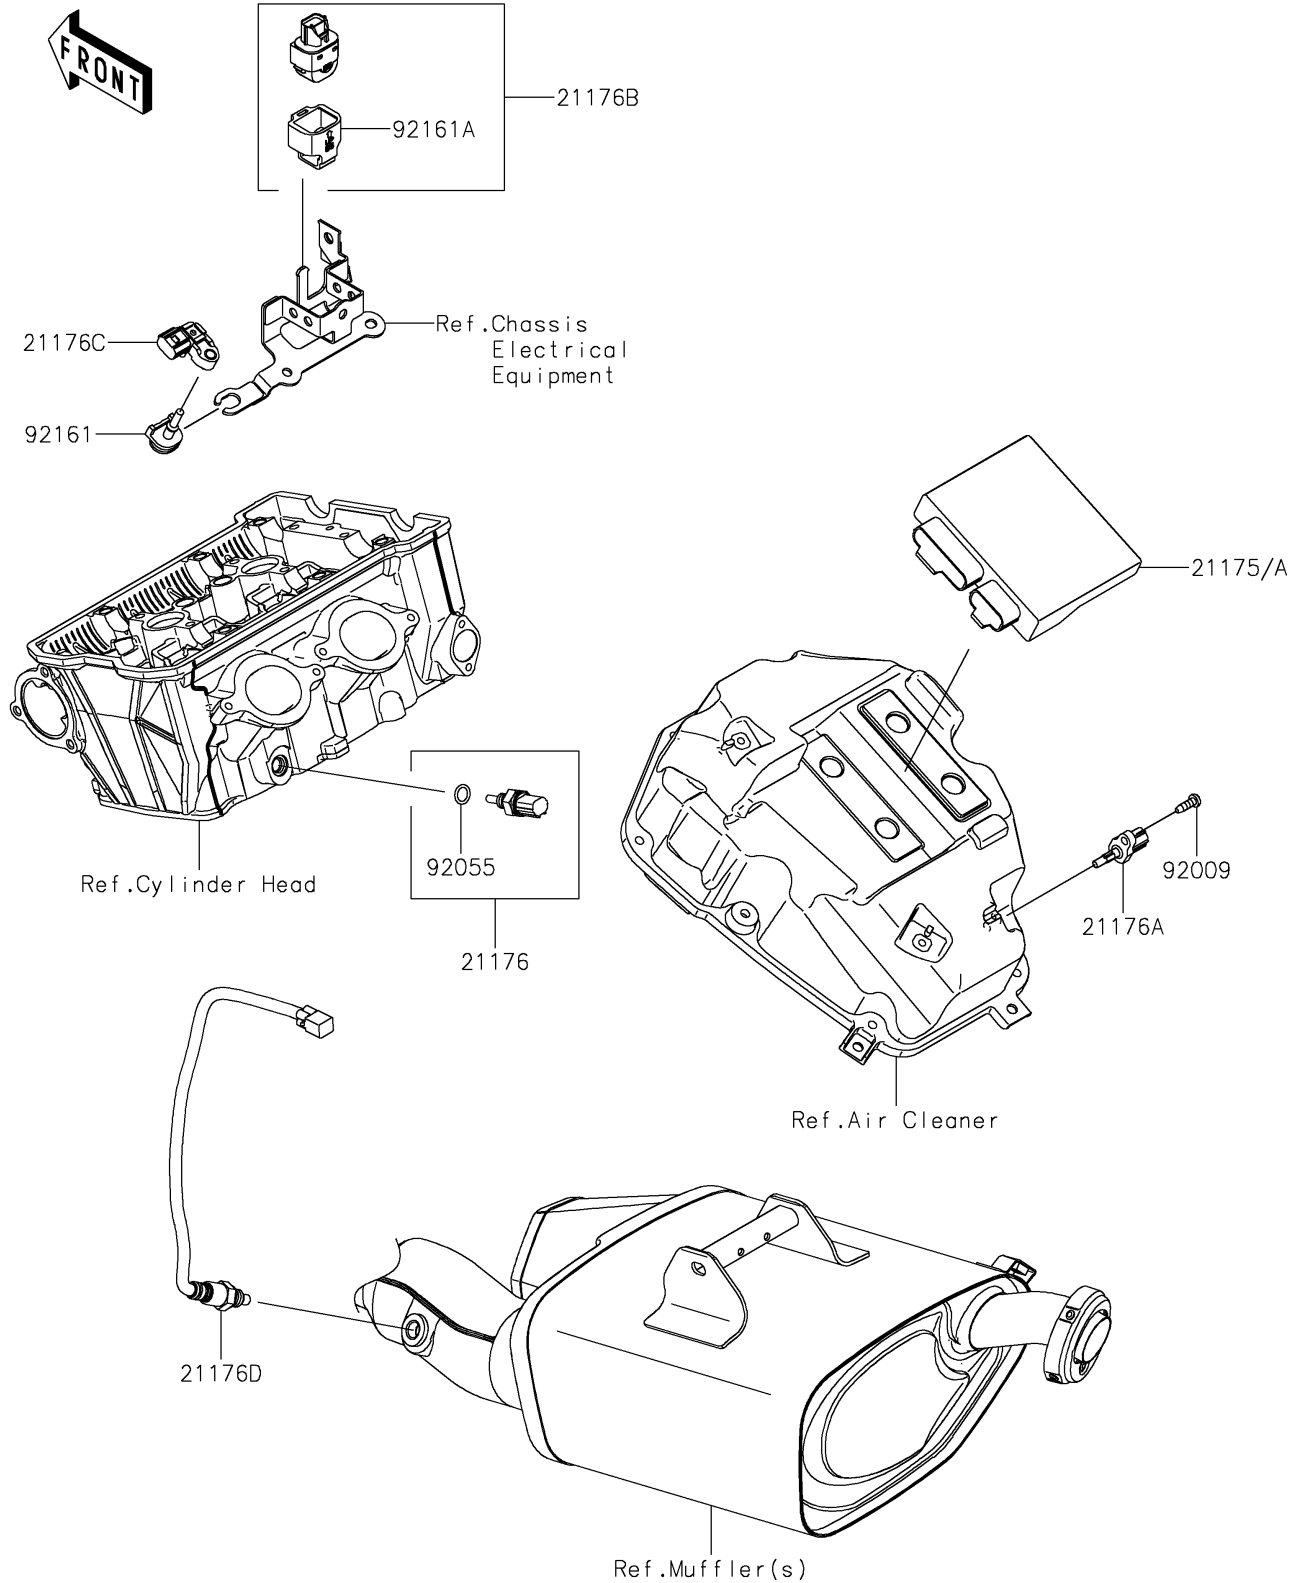

2021 NINJA® 650 PARTS DIAGRAM

Fuel Injection

E1530

2021 NINJA® 650 PARTS LIST

Fuel Injection

ITEM NAME	PART NUMBER	QUANTITY
CONTROL UNIT-ELECTRONIC (Ref # 21175)	21175-1187	1
CONTROL UNIT-ELECTRONIC (Ref # 21175A)	21175-1194	1
SENSOR,WATER TEMP (Ref # 21176)	21176-0009	1
SENSOR,AIR TEMPERATURE (Ref # 21176A)	21176-0048	1
SENSOR,VEHICLE-DOWN (Ref # 21176B)	21176-0704	1
SENSOR,PRESSURE (Ref # 21176C)	21176-0906	1
SENSOR,OXYGEN (Ref # 21176D)	21176-0968	1
SCREW,TAPPING,5X16 (Ref # 92009)	92009-1984	1
RING-O,9.5X1.9 (Ref # 92055)	92055-0016	1
DAMPER (Ref # 92161)	92161-0673	1
DAMPER (Ref # 92161A)	92161-0951	1