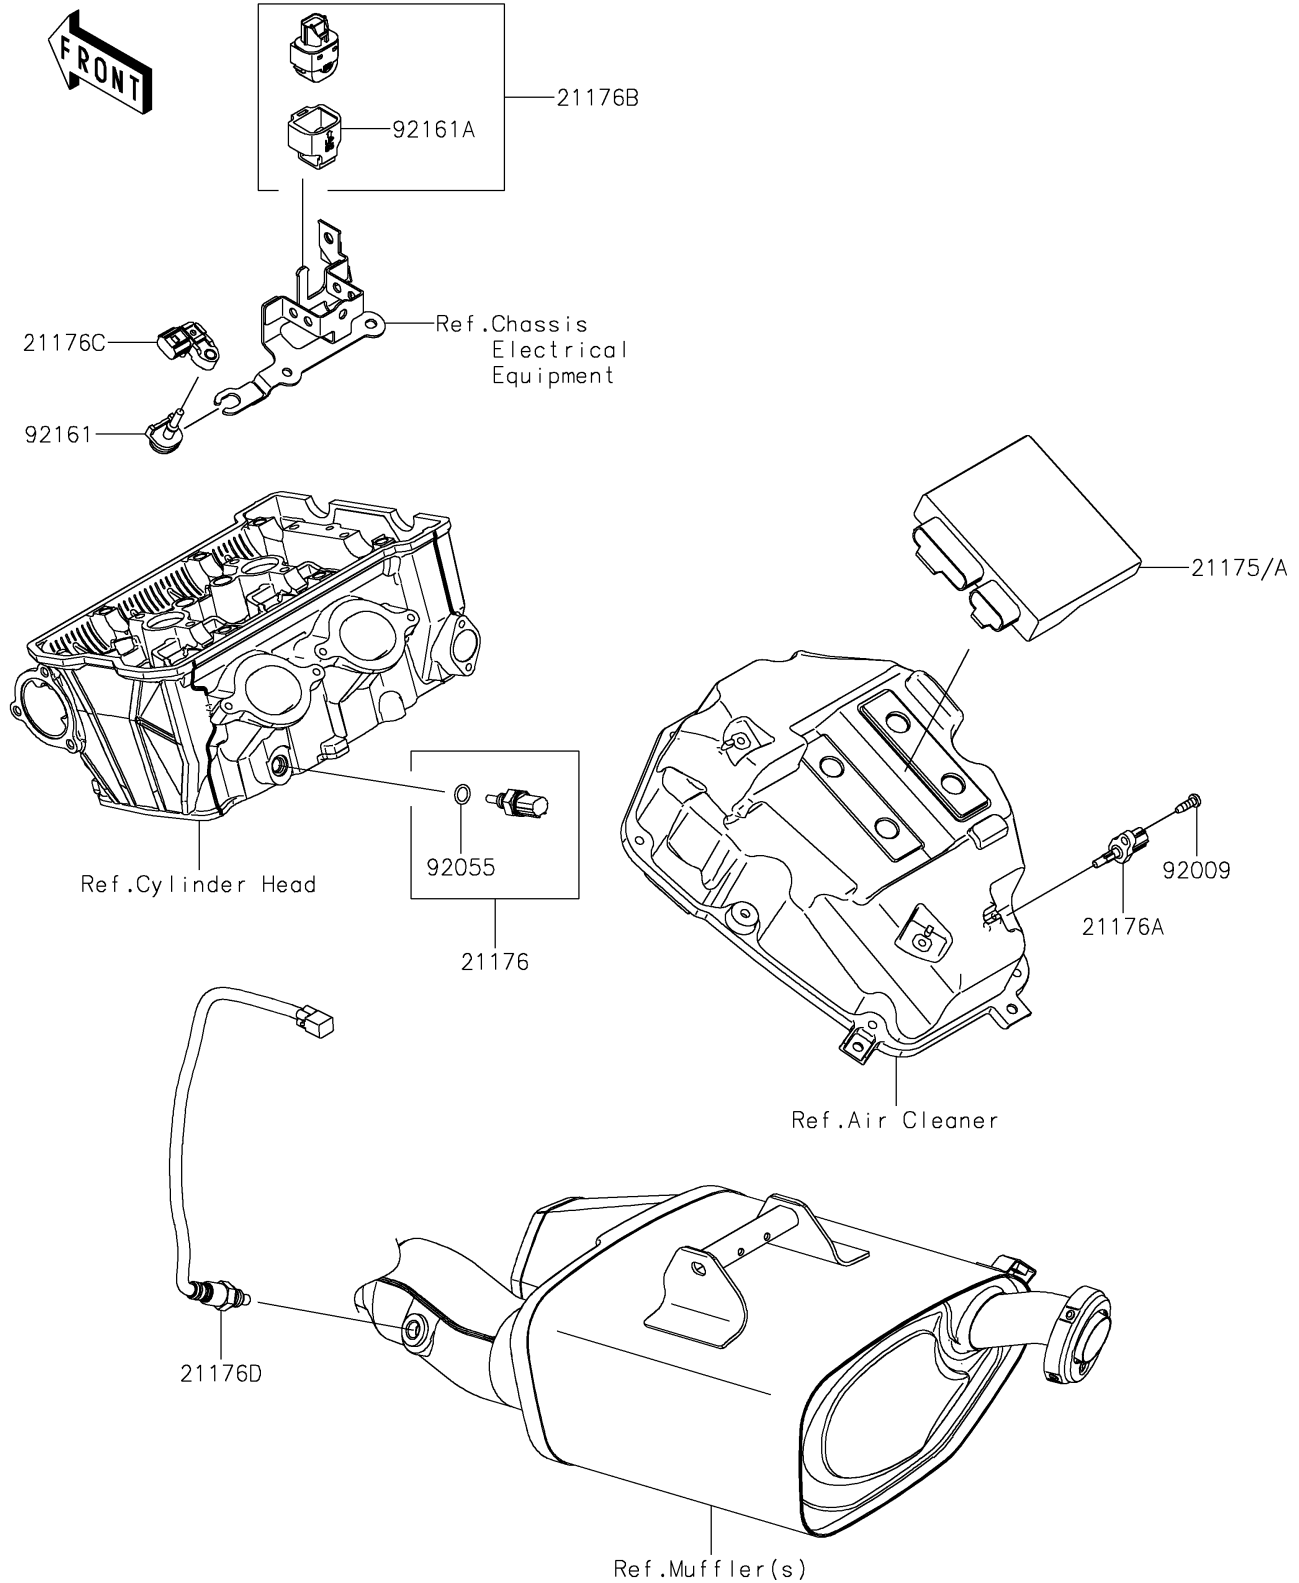

2021 NINJA[®] 650 ABS PARTS DIAGRAM

Fuel Injection

E1530

2021 NINJA® 650 ABS PARTS LIST

Fuel Injection

ITEM NAME	PART NUMBER	QUANTITY
CONTROL UNIT-ELECTRONIC (Ref # 21175)	21175-1187	1
CONTROL UNIT-ELECTRONIC (Ref # 21175A)	21175-1194	1
SENSOR,WATER TEMP (Ref # 21176)	21176-0009	1
SENSOR,AIR TEMPERATURE (Ref # 21176A)	21176-0048	1
SENSOR,VEHICLE-DOWN (Ref # 21176B)	21176-0704	1
SENSOR,PRESSURE (Ref # 21176C)	21176-0906	1
SENSOR,OXYGEN (Ref # 21176D)	21176-0968	1
SCREW,TAPPING,5X16 (Ref # 92009)	92009-1984	1
RING-O,9.5X1.9 (Ref # 92055)	92055-0016	1
DAMPER (Ref # 92161)	92161-0673	1
DAMPER (Ref # 92161A)	92161-0951	1