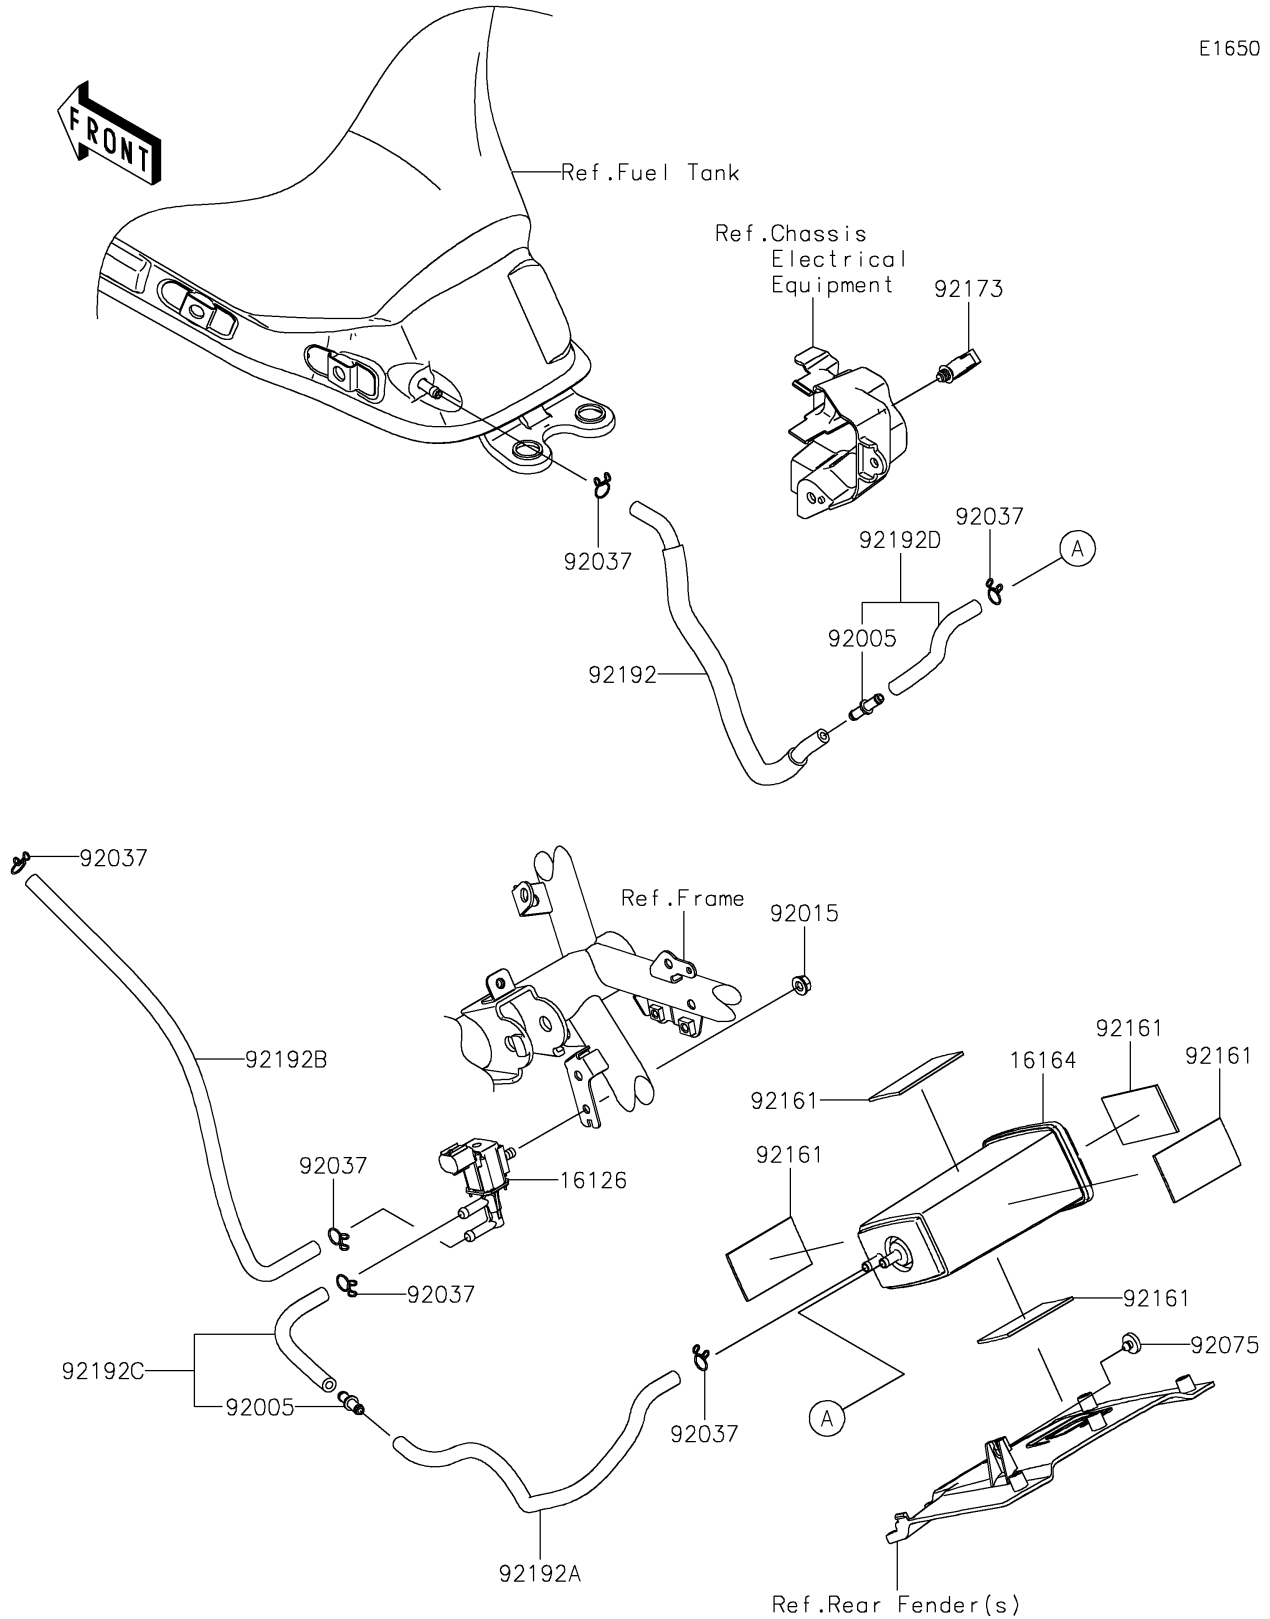

2021 NINJA® 650 PARTS DIAGRAM

Fuel Evaporative System(CA)

E1650

2021 NINJA® 650 PARTS LIST

Fuel Evaporative System(CA)

| ITEM NAME | PART NUMBER | QUANTITY |
|---|-------------|----------|
| VALVE,SOLENOID (Ref # 16126) | 16126-0705 | 1 |
| CANISTER (Ref # 16164) | 16164-0012 | 1 |
| FITTING (Ref # 92005) | 92005-0721 | 2 |
| NUT,FLANGED,6MM (Ref # 92015) | 92015-1367 | 1 |
| CLAMP,TUBE (Ref # 92037) | 92037-147 | 6 |
| DAMPER,BOOST SENSOR (Ref # 92075) | 92075-2113 | 1 |
| DAMPER (Ref # 92161) | 92161-1883 | 5 |
| CLAMP,HOLDER CLIP (Ref # 92173) | 92173-0868 | 1 |
| TUBE,TANK-FITTING (Ref # 92192) | 92192-1659 | 1 |
| TUBE,CANISTER-FITTING (Ref # 92192A) | 92192-1660 | 1 |
| TUBE,VALVE-THROTTLE BODY (Ref # 92192B) | 92192-1661 | 1 |
| TUBE,VALVE-FITTING (Ref # 92192C) | 92192-1700 | 1 |
| TUBE,CANISTER-FITTING (Ref # 92192D) | 92192-1701 | 1 |