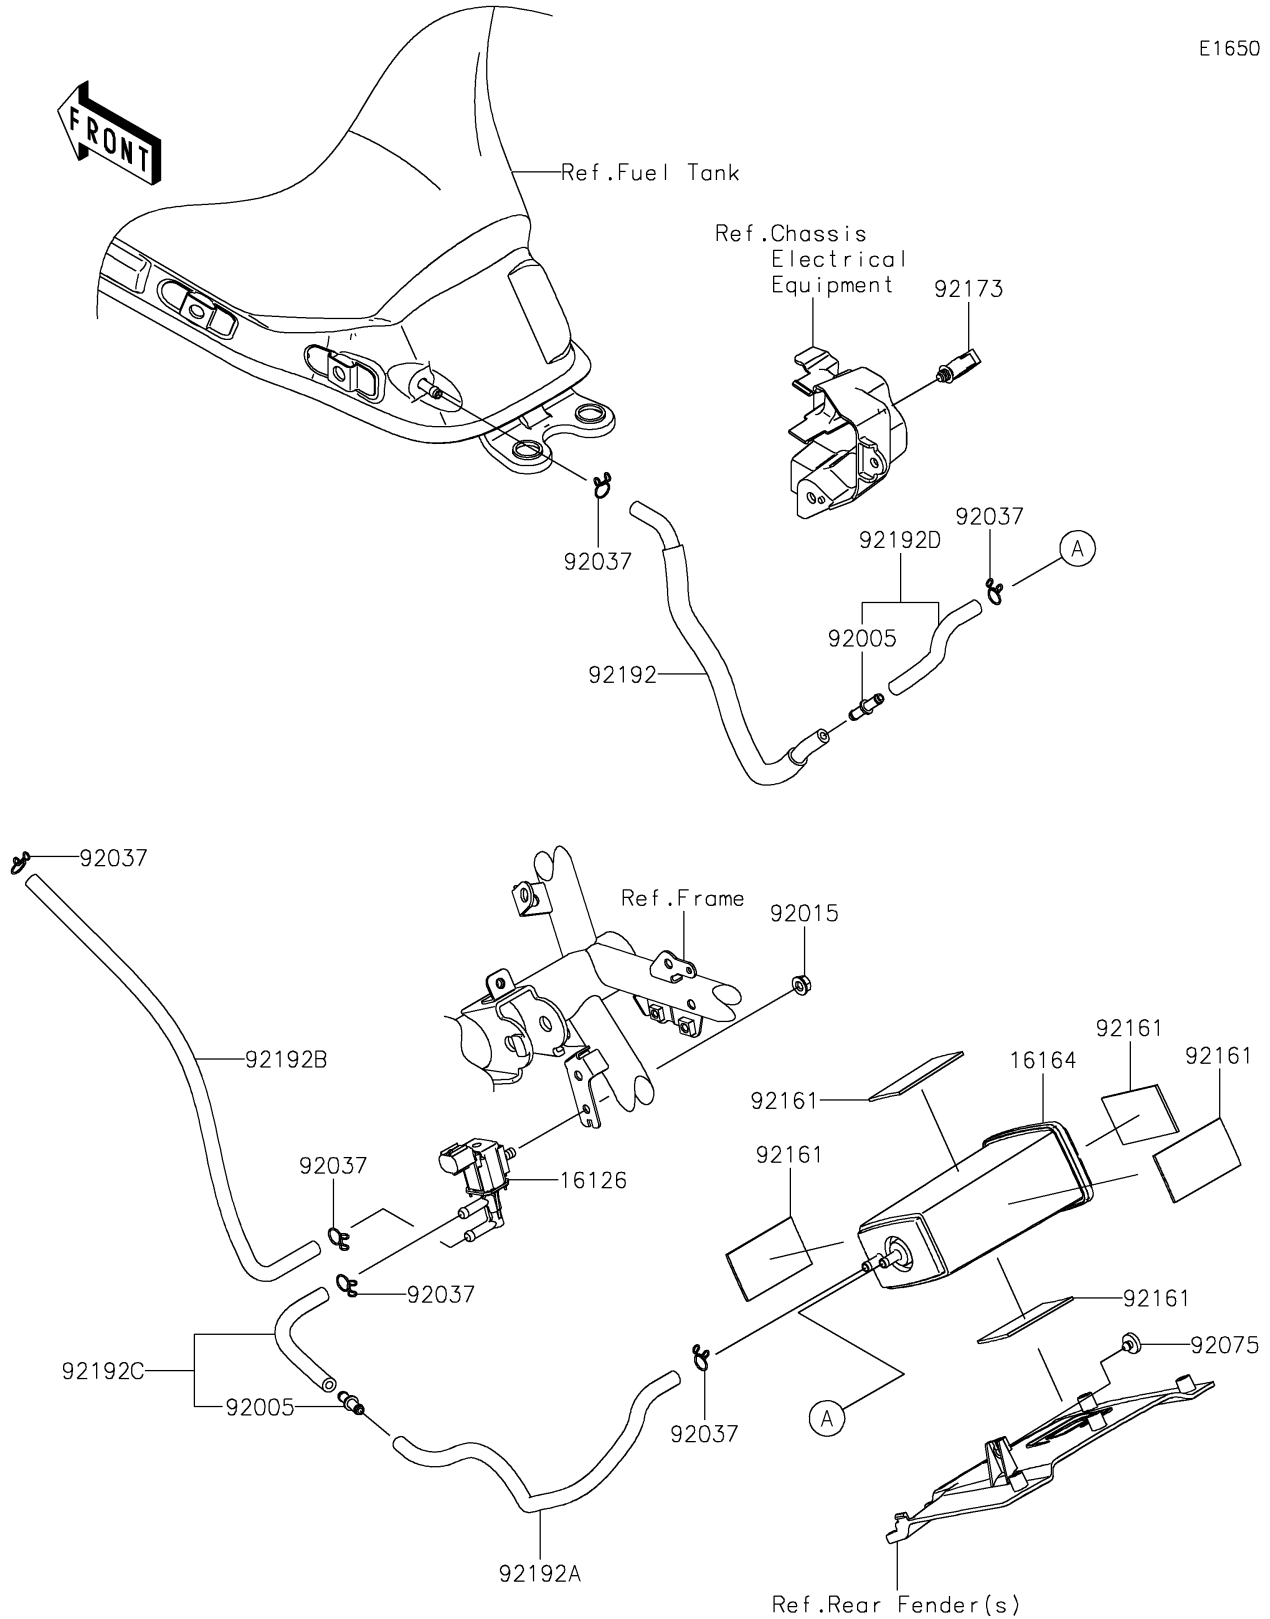

# 2021 NINJA® 650 ABS PARTS DIAGRAM

Fuel Evaporative System(CA)

E1650

## 2021 NINJA® 650 ABS PARTS LIST

Fuel Evaporative System(CA)

ITEM NAME	PART NUMBER	QUANTITY
VALVE,SOLENOID (Ref # 16126)	16126-0705	1
CANISTER (Ref # 16164)	16164-0012	1
FITTING (Ref # 92005)	92005-0721	2
NUT,FLANGED,6MM (Ref # 92015)	92015-1367	1
CLAMP,TUBE (Ref # 92037)	92037-147	6
DAMPER,BOOST SENSOR (Ref # 92075)	92075-2113	1
DAMPER (Ref # 92161)	92161-1883	5
CLAMP,HOLDER CLIP (Ref # 92173)	92173-0868	1
TUBE,TANK-FITTING (Ref # 92192)	92192-1659	1
TUBE,CANISTER-FITTING (Ref # 92192A)	92192-1660	1
TUBE,VALVE-THROTTLE BODY (Ref # 92192B)	92192-1661	1
TUBE,VALVE-FITTING (Ref # 92192C)	92192-1700	1
TUBE,CANISTER-FITTING (Ref # 92192D)	92192-1701	1