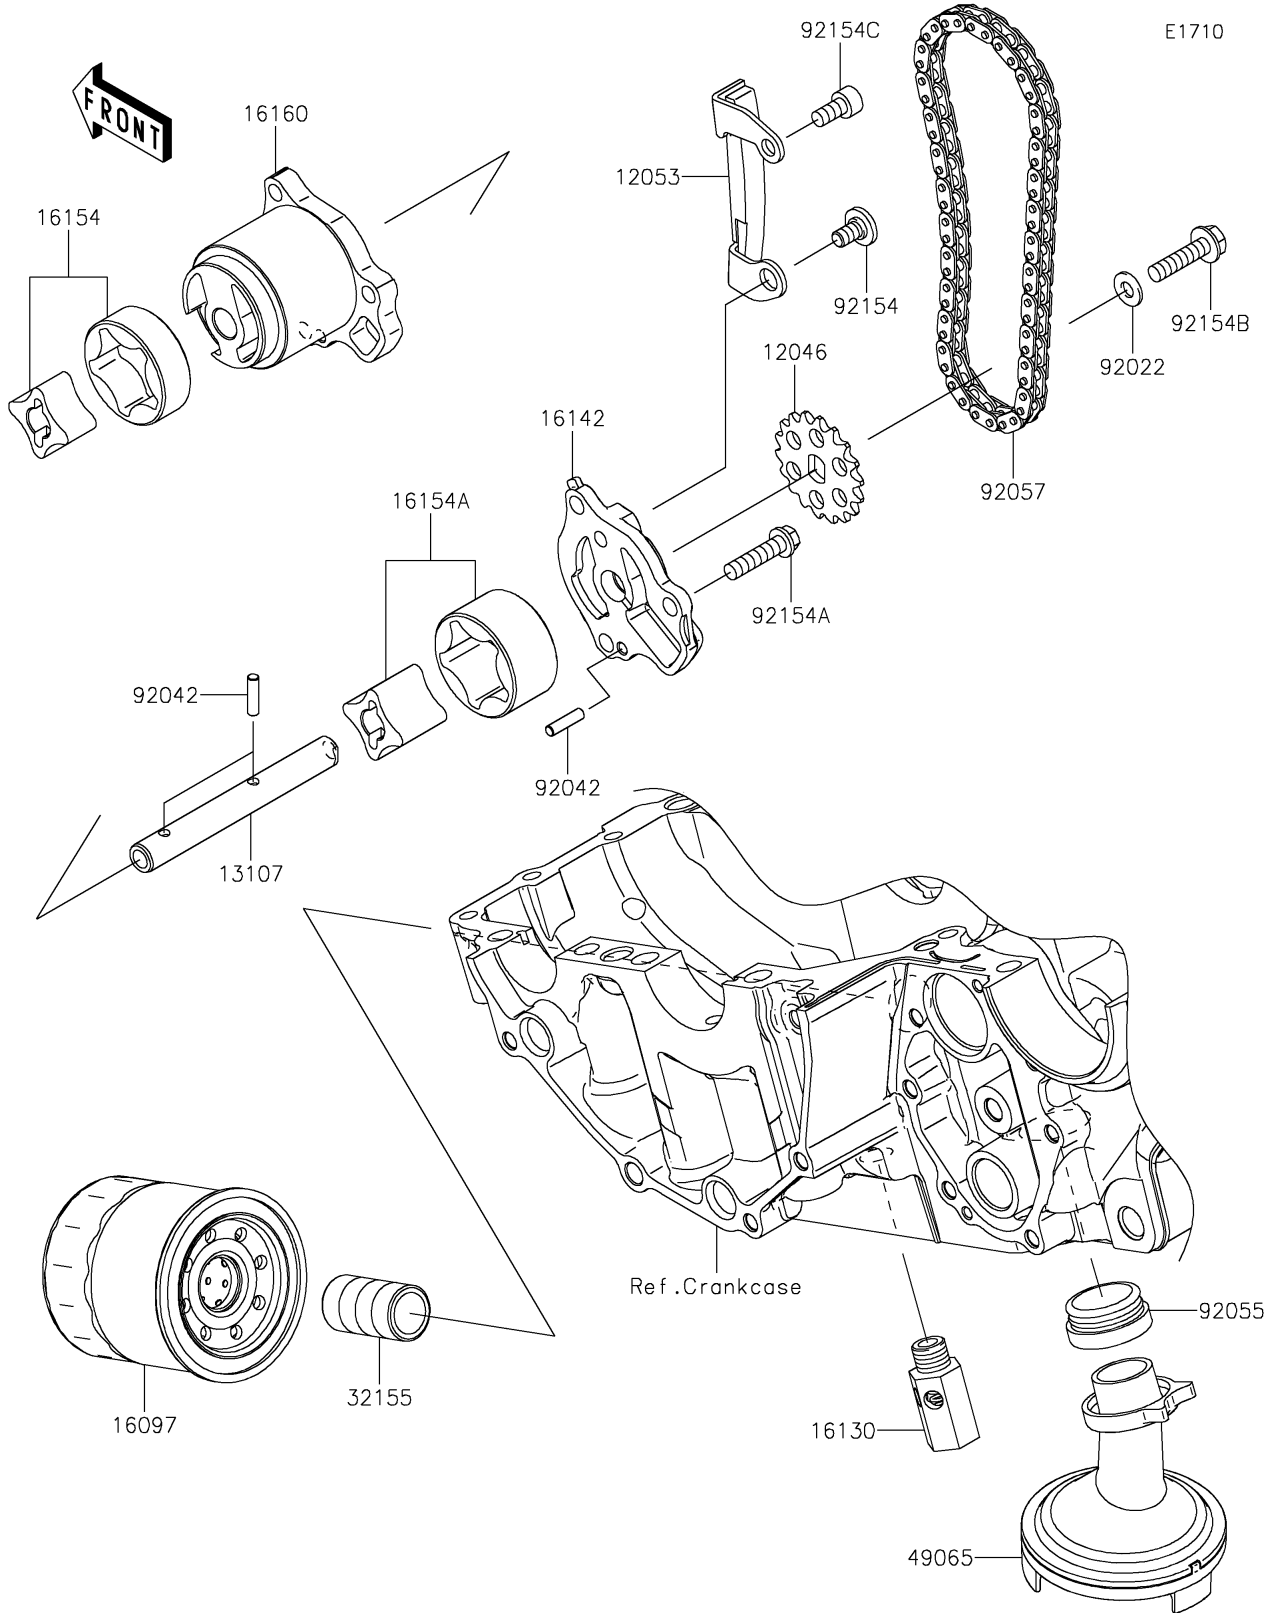

# 2021 NINJA® 650 PARTS DIAGRAM

## Oil Pump/Oil Filter

## 2021 NINJA® 650 PARTS LIST

### Oil Pump/Oil Filter

ITEM NAME	PART NUMBER	QUANTITY
SPROCKET,18T,BF04M (Ref # 12046)	12046-0040	1
GUIDE-CHAIN (Ref # 12053)	12053-0071	1
SHAFT,OIL PUMP (Ref # 13107)	13107-0854	1
FILTER-ASSY-OIL (Ref # 16097)	16097-0008	1
VALVE-ASSY-RELIEF (Ref # 16130)	16130-0552	1
COVER-PUMP (Ref # 16142)	16142-0712	1
ROTOR-PUMP,L=14 (Ref # 16154)	16154-0037	1
ROTOR-PUMP,40.56X22 (Ref # 16154A)	16154-1115	1
BODY (Ref # 16160)	16160-0110	1
PIPE,OIL FILTER (Ref # 32155)	32155-0029	1
FILTER-OIL (Ref # 49065)	49065-0708	1
WASHER,6X12.8X1.2 (Ref # 92022)	92022-1827	1
PIN,DOWEL,4X15.8 (Ref # 92042)	92042-014	3
RING-O,OIL FILTER (Ref # 92055)	92055-1354	1
CHAIN,DID 215FD-DHA,56LE (Ref # 92057)	92057-0098	1
BOLT,SOCKET,6X11 (Ref # 92154)	92154-0188	1
BOLT,FLANGED,6X25 (Ref # 92154A)	92154-0783	3
BOLT,FLANGED,6X25 (Ref # 92154B)	92154-0811	1
BOLT,SOCKET,6X12 (Ref # 92154C)	92154-0812	1