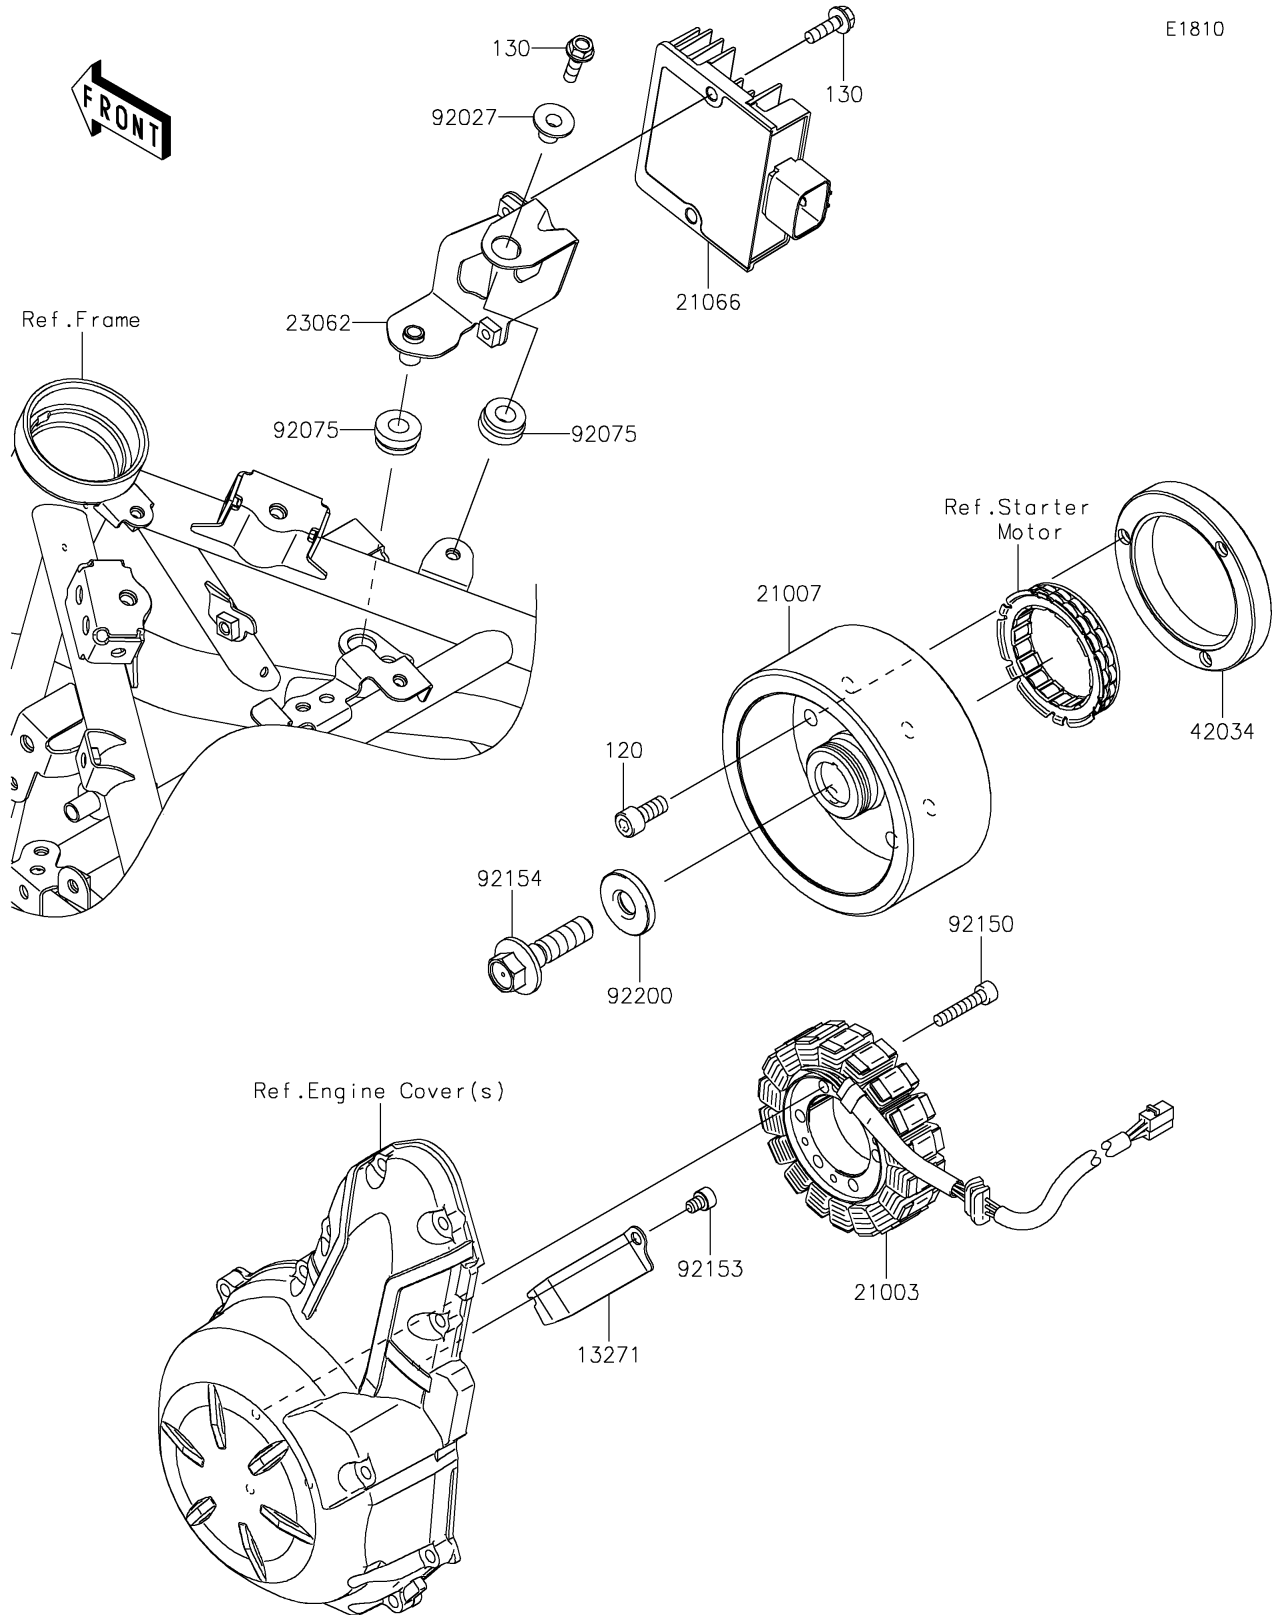

# 2021 NINJA® 650 PARTS DIAGRAM

Generator

## 2021 NINJA® 650 PARTS LIST

### Generator

ITEM NAME	PART NUMBER	QUANTITY
BOLT-SOCKET,8X18 (Ref # 120)	120CA0818	3
BOLT-FLANGED,6X20 (Ref # 130)	130BA0620	3
PLATE (Ref # 13271)	13271-0952	1
STATOR (Ref # 21003)	21003-0164	1
ROTOR (Ref # 21007)	21007-0601	1
REGULATOR-VOLTAGE (Ref # 21066)	21066-0750	1
BRACKET-COMP,REGULATOR (Ref # 23062)	23062-0906	1
COUPLING (Ref # 42034)	42034-1143	1
COLLAR,FLANGED,L=12.1,BLACK (Ref # 92027)	92027-1651	1
DAMPER (Ref # 92075)	92075-277	2
BOLT,SOCKET,6X30 (Ref # 92150)	92150-1433	3
BOLT,SOCKET,6X8 (Ref # 92153)	92153-1414	1
BOLT,FLANGED,12X45 (Ref # 92154)	92154-1812	1
WASHER,12X33X5 (Ref # 92200)	92200-0220	1