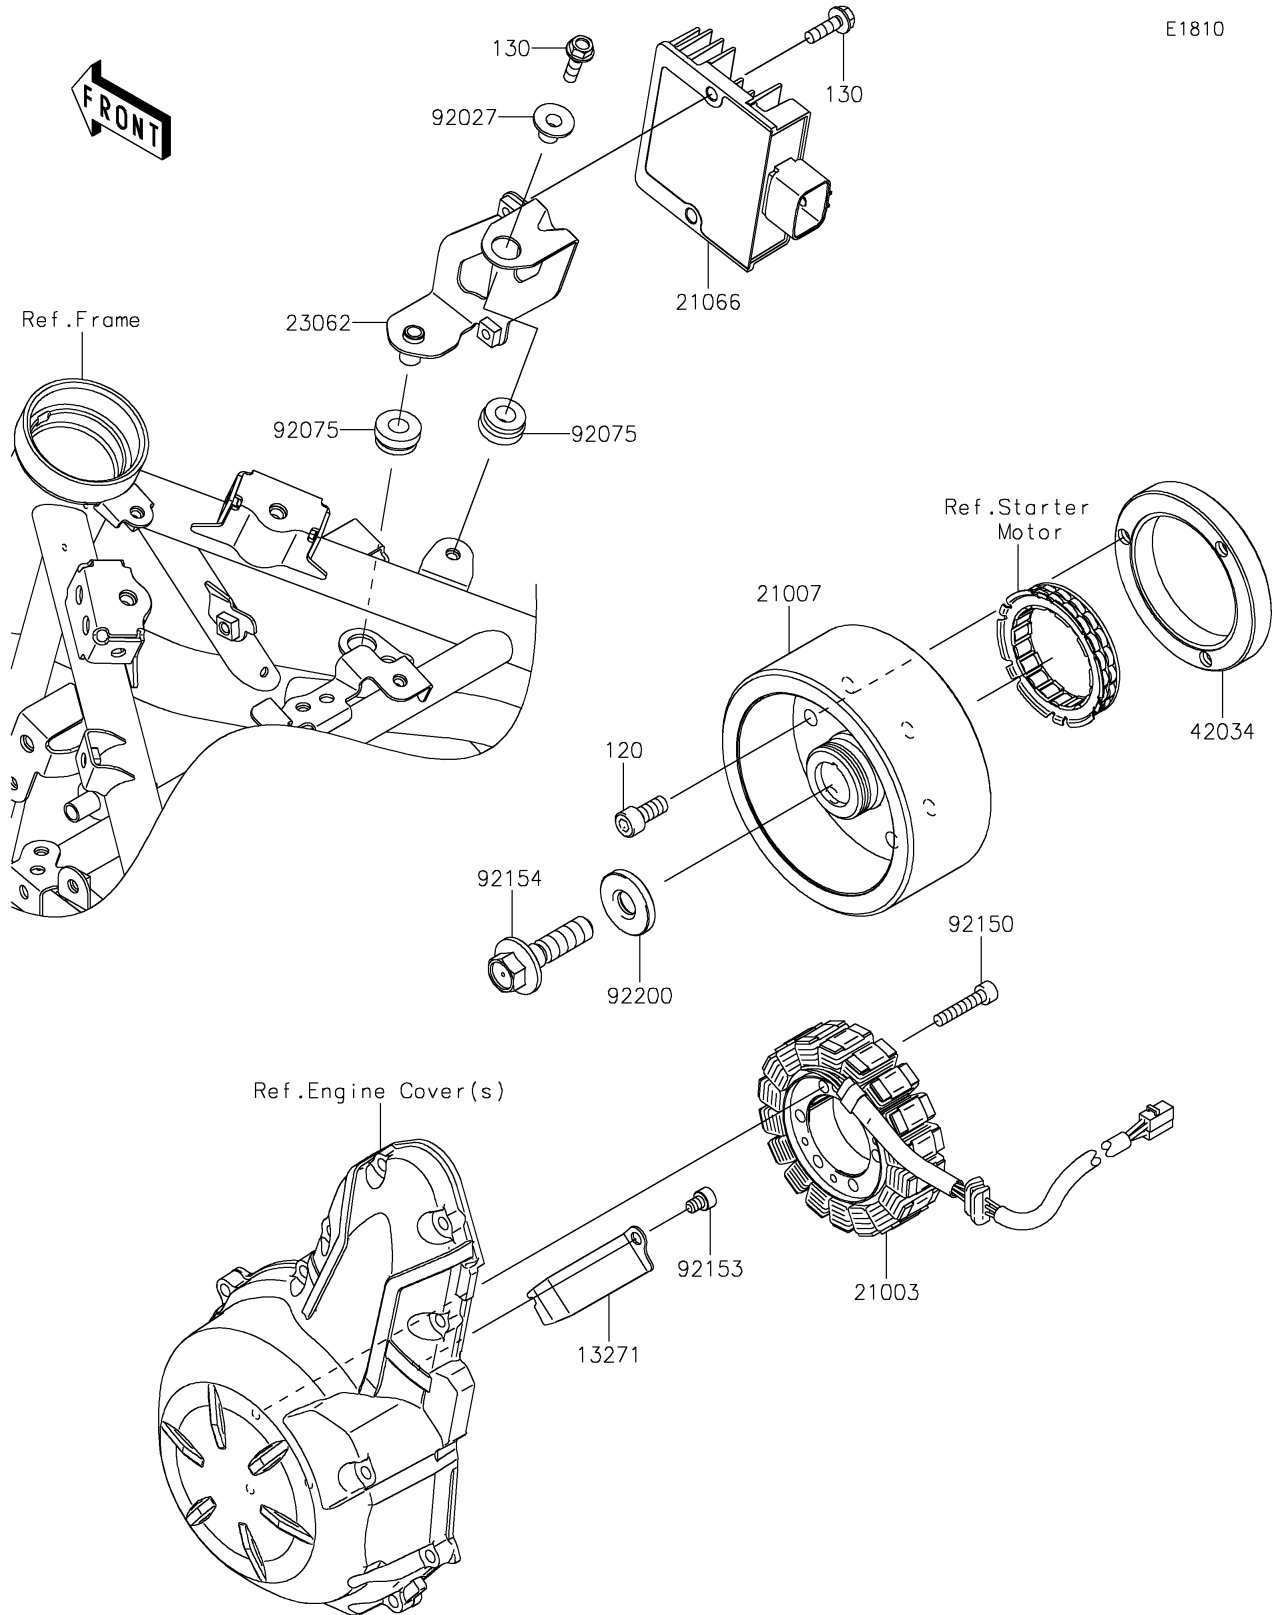

2021 NINJA® 650 ABS PARTS DIAGRAM

Generator

E1810

2021 NINJA® 650 ABS PARTS LIST

Generator

ITEM NAME	PART NUMBER	QUANTITY
BOLT-SOCKET,8X18 (Ref # 120)	120CA0818	3
BOLT-FLANGED,6X20 (Ref # 130)	130BA0620	3
PLATE (Ref # 13271)	13271-0952	1
STATOR (Ref # 21003)	21003-0164	1
ROTOR (Ref # 21007)	21007-0601	1
REGULATOR-VOLTAGE (Ref # 21066)	21066-0750	1
BRACKET-COMP,REGULATOR (Ref # 23062)	23062-0906	1
COUPLING (Ref # 42034)	42034-1143	1
COLLAR,FLANGED,L=12.1,BLACK (Ref # 92027)	92027-1651	1
DAMPER (Ref # 92075)	92075-277	2
BOLT,SOCKET,6X30 (Ref # 92150)	92150-1433	3
BOLT,SOCKET,6X8 (Ref # 92153)	92153-1414	1
BOLT,FLANGED,12X45 (Ref # 92154)	92154-1812	1
WASHER,12X33X5 (Ref # 92200)	92200-0220	1