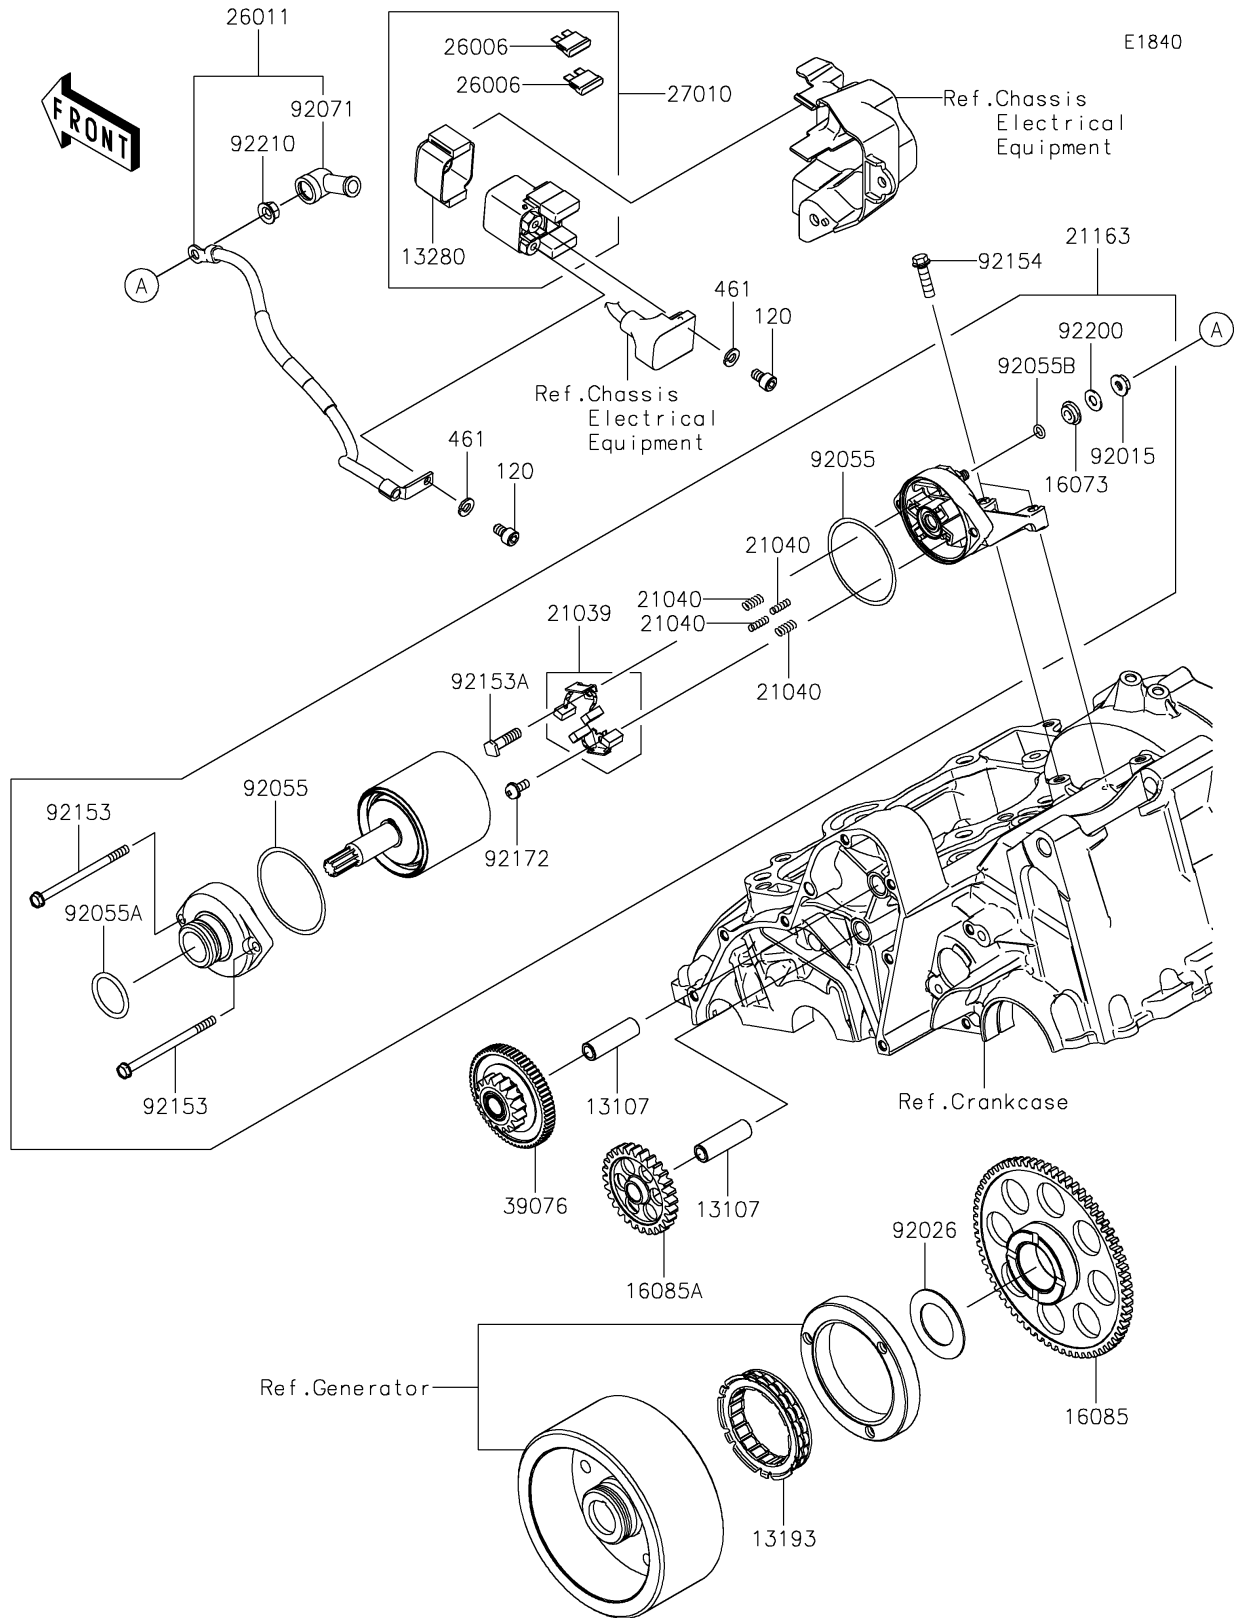

2021 NINJA® 650 ABS PARTS DIAGRAM

Starter Motor

2021 NINJA® 650 ABS PARTS LIST

Starter Motor

ITEM NAME	PART NUMBER	QUANTITY
BOLT-SOCKET,6X10 (Ref # 120)	120CB0610	2
SHAFT,IDLE GEAR (Ref # 13107)	13107-1106	2
CLUTCH-ASSY-ONEWAY (Ref # 13193)	13193-0006	1
HOLDER (Ref # 13280)	13280-0710	1
INSULATOR (Ref # 16073)	16073-0053	1
GEAR,67T (Ref # 16085)	16085-0076	1
GEAR,IDLE,28T (Ref # 16085A)	16085-0664	1
BRUSH,CARBON (Ref # 21039)	21039-0004	1
SPRING-BRUSH (Ref # 21040)	21040-0003	4
STARTER-ELECTRIC (Ref # 21163)	21163-0746	1
FUSE,BLADE,30A,GREEN (Ref # 26006)	26006-1006	2
WIRE-LEAD (Ref # 26011)	26011-0939	1
SWITCH,MAGNETIC (Ref # 27010)	27010-0709	1
LIMITER,16T&66T (Ref # 39076)	39076-0034	1
WASHER-SPRING,6MM (Ref # 461)	461DB0600	2
NUT,STARTER MOTOR (Ref # 92015)	92015-1476	1
SPACER,29.1X47.5X1.2 (Ref # 92026)	92026-087	1
RING-O (Ref # 92055)	92055-0136	2
RING-O (Ref # 92055A)	92055-1276	1
RING-O,4.5X2.0 (Ref # 92055B)	92055-1370	1
GROMMET (Ref # 92071)	92071-0024	1
BOLT (Ref # 92153)	92153-1850	2
BOLT (Ref # 92153A)	92153-1866	1
BOLT,FLANGED,6X22 (Ref # 92154)	92154-0504	2
SCREW (Ref # 92172)	92172-0334	1
WASHER (Ref # 92200)	92200-0386	1
NUT,6MM (Ref # 92210)	92210-0188	1