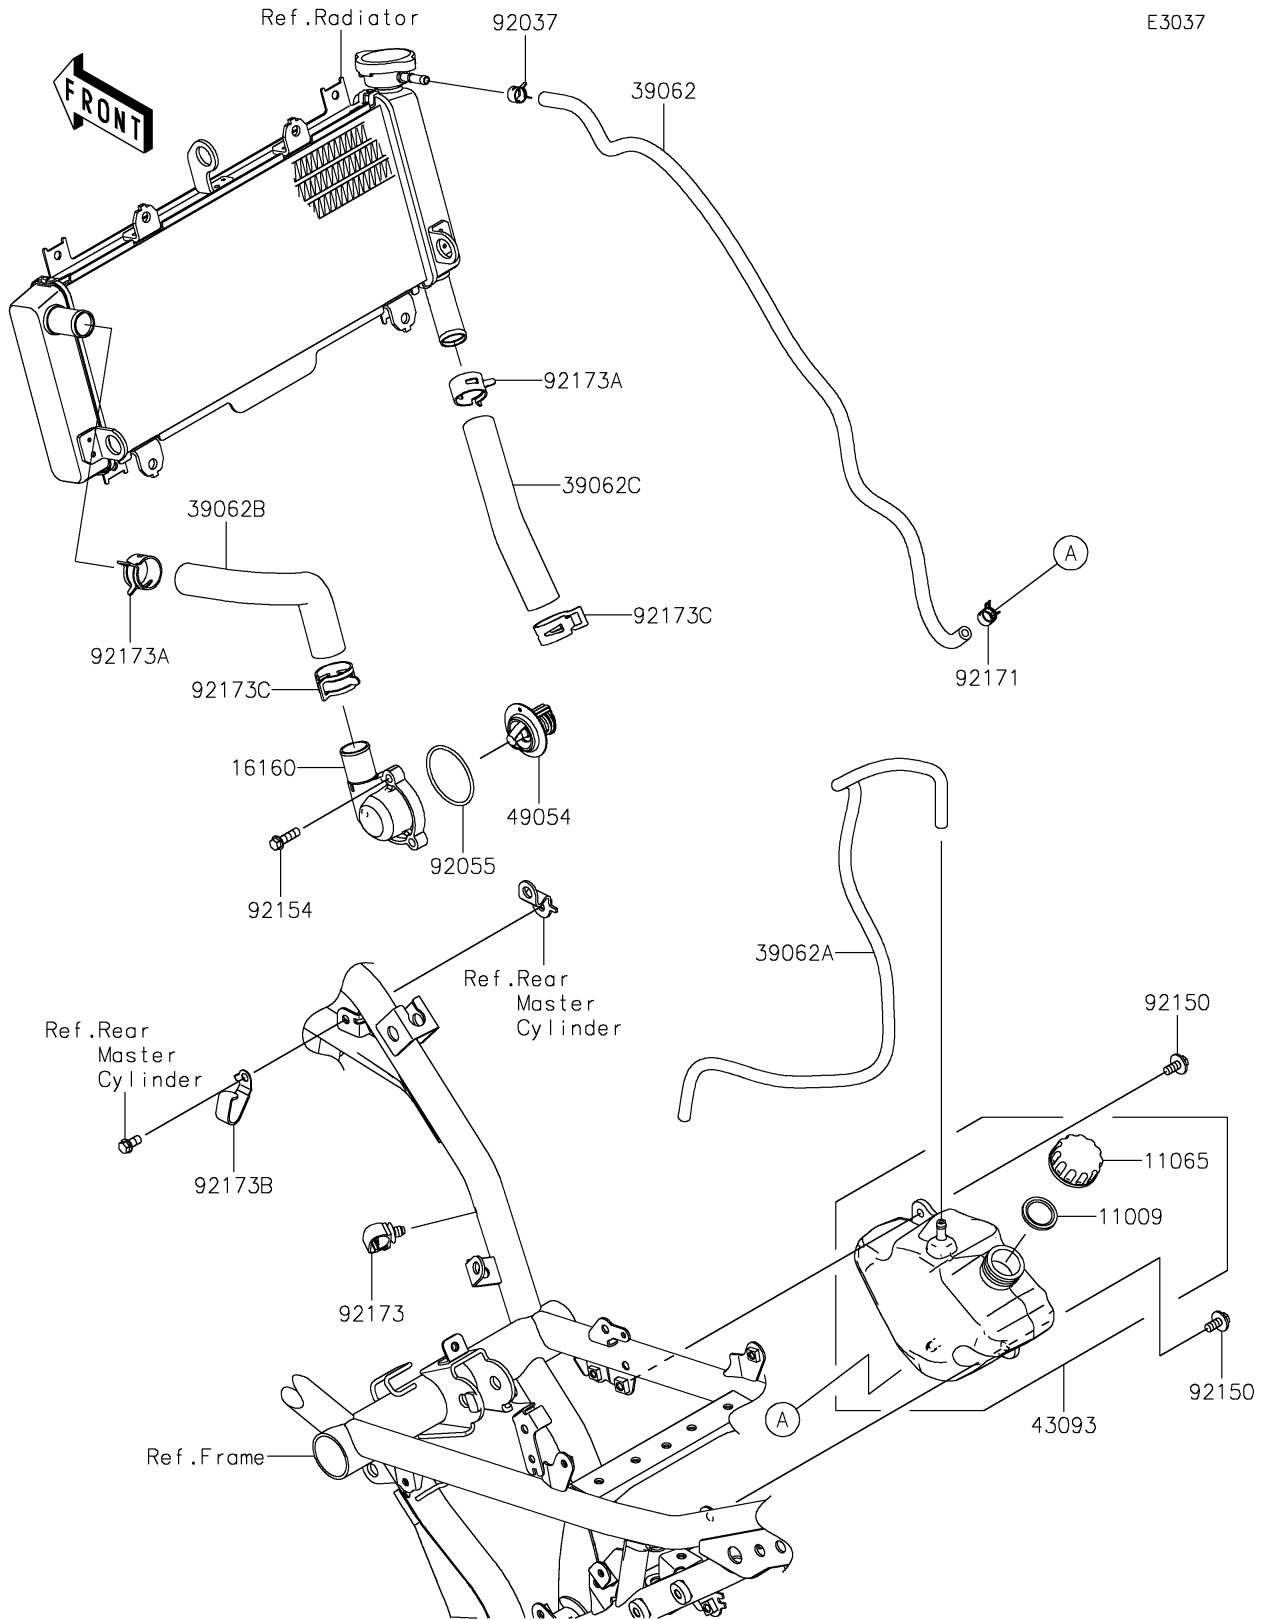

2021 NINJA® 650 PARTS DIAGRAM

Water Pipe

E3037

2021 NINJA® 650 PARTS LIST

Water Pipe

ITEM NAME	PART NUMBER	QUANTITY
GASKET,RESERVOIR TANK CAP (Ref # 11009)	11009-1145	1
CAP (Ref # 11065)	11065-0962	1
BODY,THERMOSTAT (Ref # 16160)	16160-0830	1
HOSE-COOLING,RADI.-RESERVOIR (Ref # 39062)	39062-0745	1
HOSE-COOLING,BREATHER (Ref # 39062A)	39062-0746	1
HOSE-COOLING,HEAD-RADIATOR (Ref # 39062B)	39062-0747	1
HOSE-COOLING,RADIATOR-PUMP (Ref # 39062C)	39062-0748	1
RESERVOIR-ASSY-TANK (Ref # 43093)	43093-0003	1
THERMOSTAT (Ref # 49054)	49054-0001	1
CLAMP (Ref # 92037)	92037-2113	1
RING-O,46.7X2.4 (Ref # 92055)	92055-0992	1
BOLT,6X14 (Ref # 92150)	92150-1340	2
BOLT,FLANGED,6X20 (Ref # 92154)	92154-1778	3
CLAMP,10.5X8X0.7 (Ref # 92171)	92171-1992	1
CLAMP,12MM DIA. (Ref # 92173)	92173-0736	1
CLAMP (Ref # 92173A)	92173-1567	2
CLAMP (Ref # 92173B)	92173-1592	1
CLAMP (Ref # 92173C)	92173-1688	2