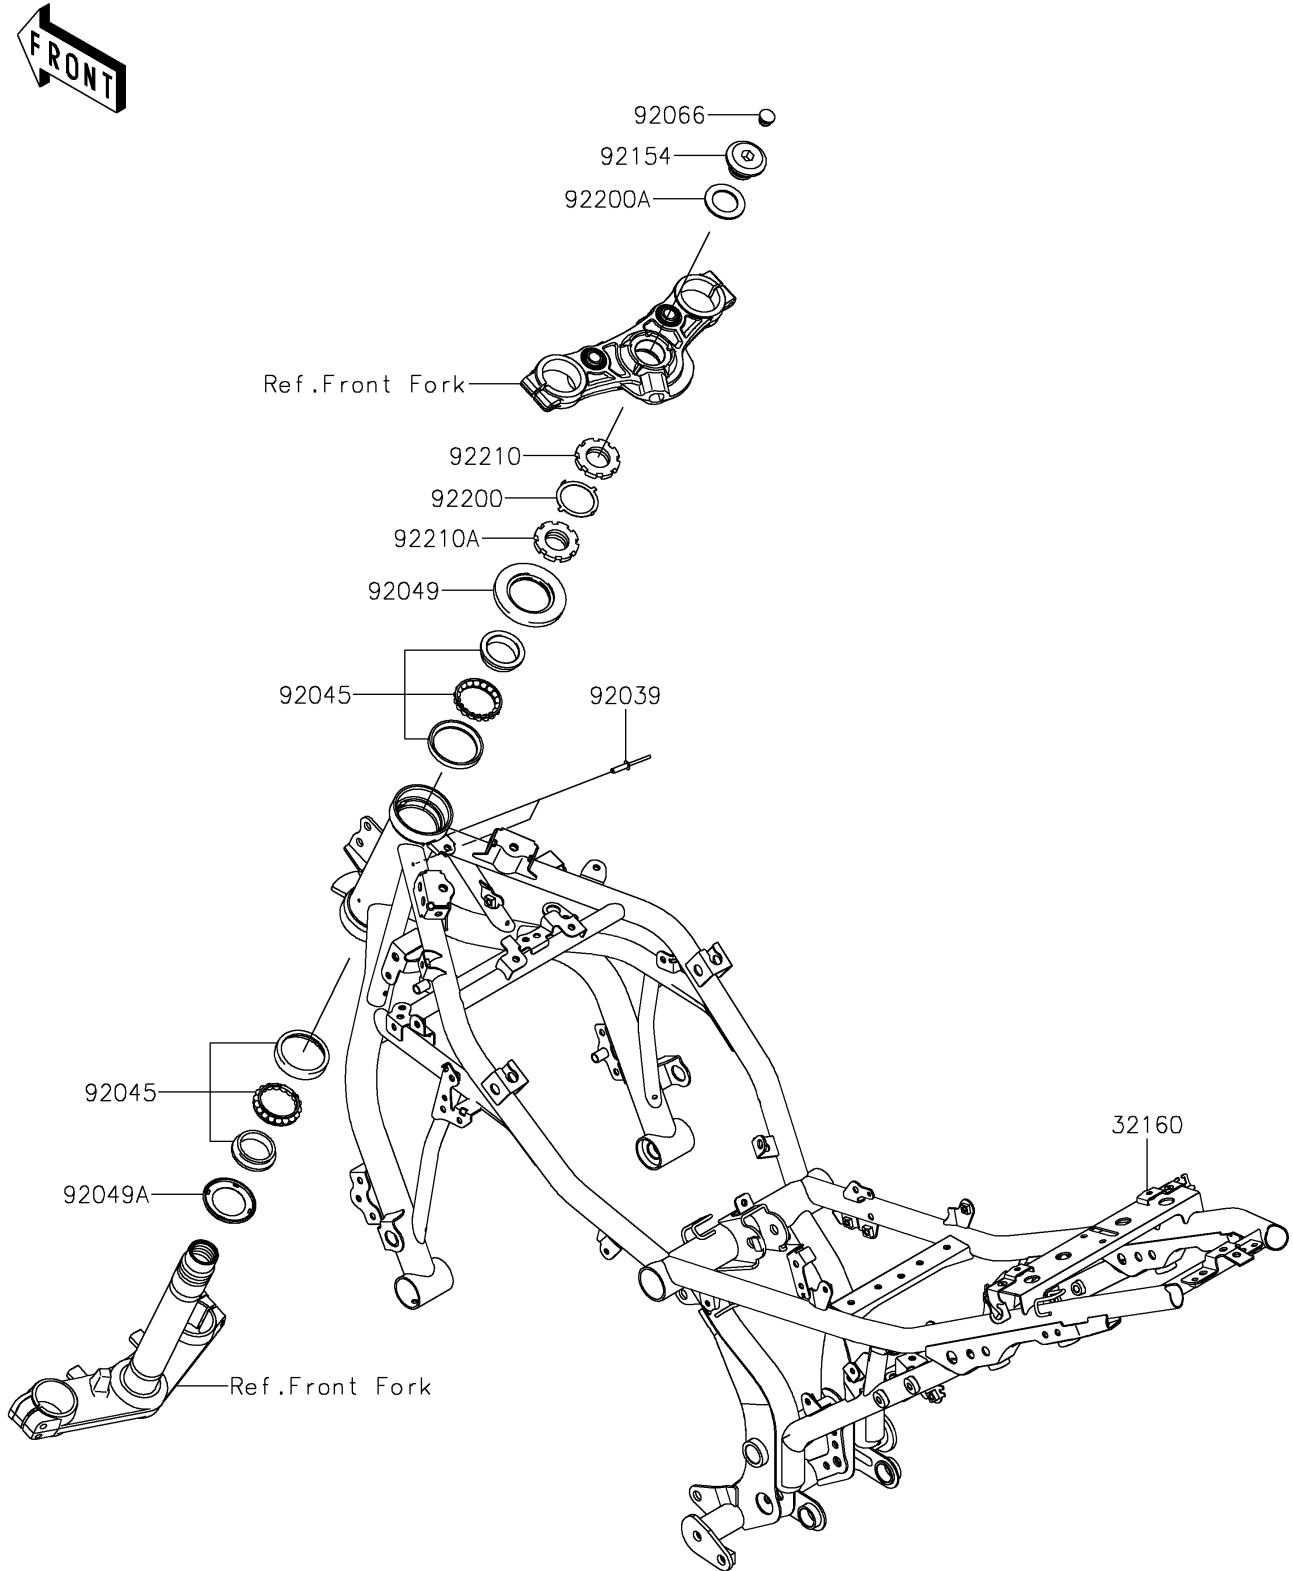

2021 NINJA® 650 ABS PARTS DIAGRAM

Frame

F2120

2021 NINJA® 650 ABS PARTS LIST

Frame

ITEM NAME	PART NUMBER	QUANTITY
FRAME-COMP,F.S.BLACK (Ref # 32160)	32160-1856-18R	1
RIVET (Ref # 92039)	92039-1251	2
BEARING-BALL,SF07A17PX1V1 (Ref # 92045)	92045-1384	2
SEAL-OIL (Ref # 92049)	92049-0131	1
SEAL-OIL (Ref # 92049A)	92049-0137	1
PLUG (Ref # 92066)	92066-0071	1
BOLT,26MM (Ref # 92154)	92154-3818	1
WASHER (Ref # 92200)	92200-0036	1
WASHER,27X42X2.3 (Ref # 92200A)	92200-0753	1
NUT,STEERING STEM,35MM (Ref # 92210)	92210-0534	1
NUT,STEERING STEM,35MM (Ref # 92210A)	92210-0535	1