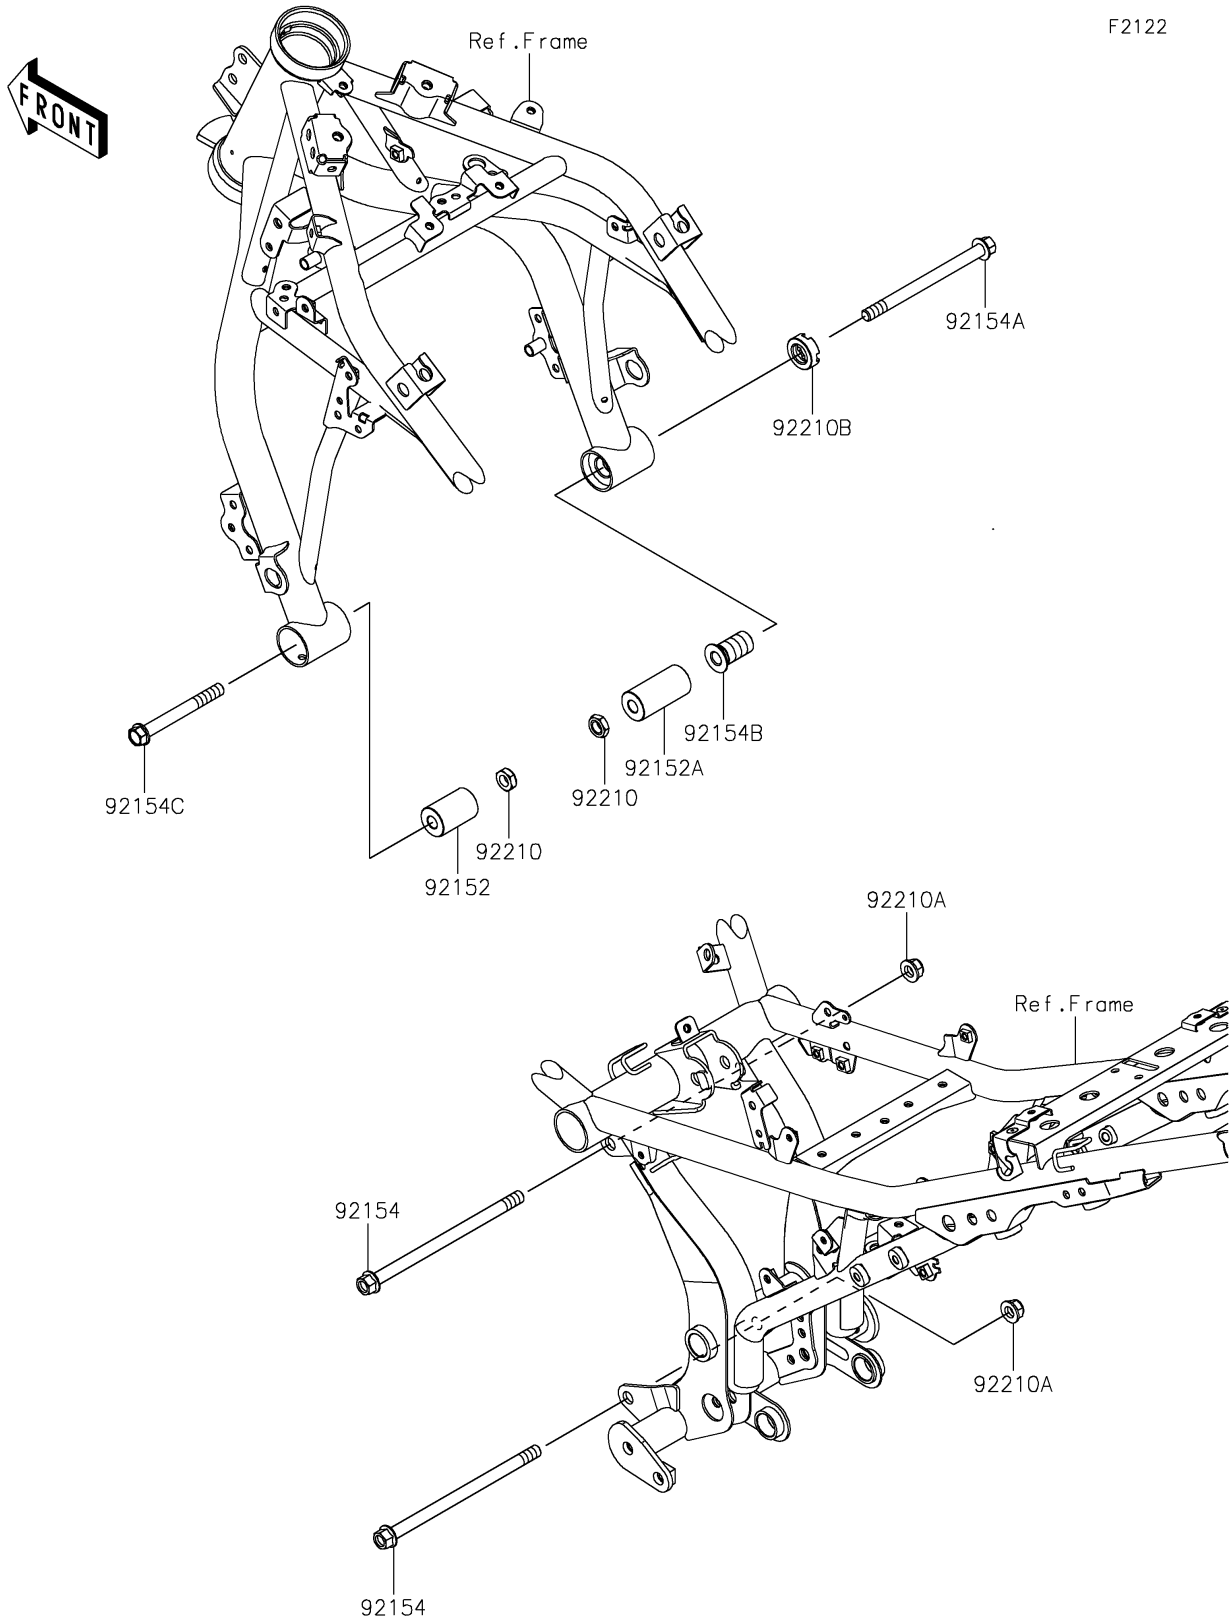

# 2021 NINJA® 650 PARTS DIAGRAM

## Engine Mount

F2122

## 2021 NINJA® 650 PARTS LIST

### Engine Mount

ITEM NAME	PART NUMBER	QUANTITY
COLLAR,10.5X26X40 (Ref # 92152)	92152-2230	1
COLLAR,10.5X26X54 (Ref # 92152A)	92152-2231	1
BOLT,FLANGED,10X170 (Ref # 92154)	92154-0840	2
BOLT,FLANGED,10X132 (Ref # 92154A)	92154-2167	1
BOLT,ADJUST,18X35 (Ref # 92154B)	92154-2168	1
BOLT,FLANGED,10X90 (Ref # 92154C)	92154-2645	1
NUT,LOCK,10MM (Ref # 92210)	92210-0784	2
NUT,LOCK,FLANGED,10MM (Ref # 92210A)	92210-1081	2
NUT,18MM (Ref # 92210B)	92210-1203	1