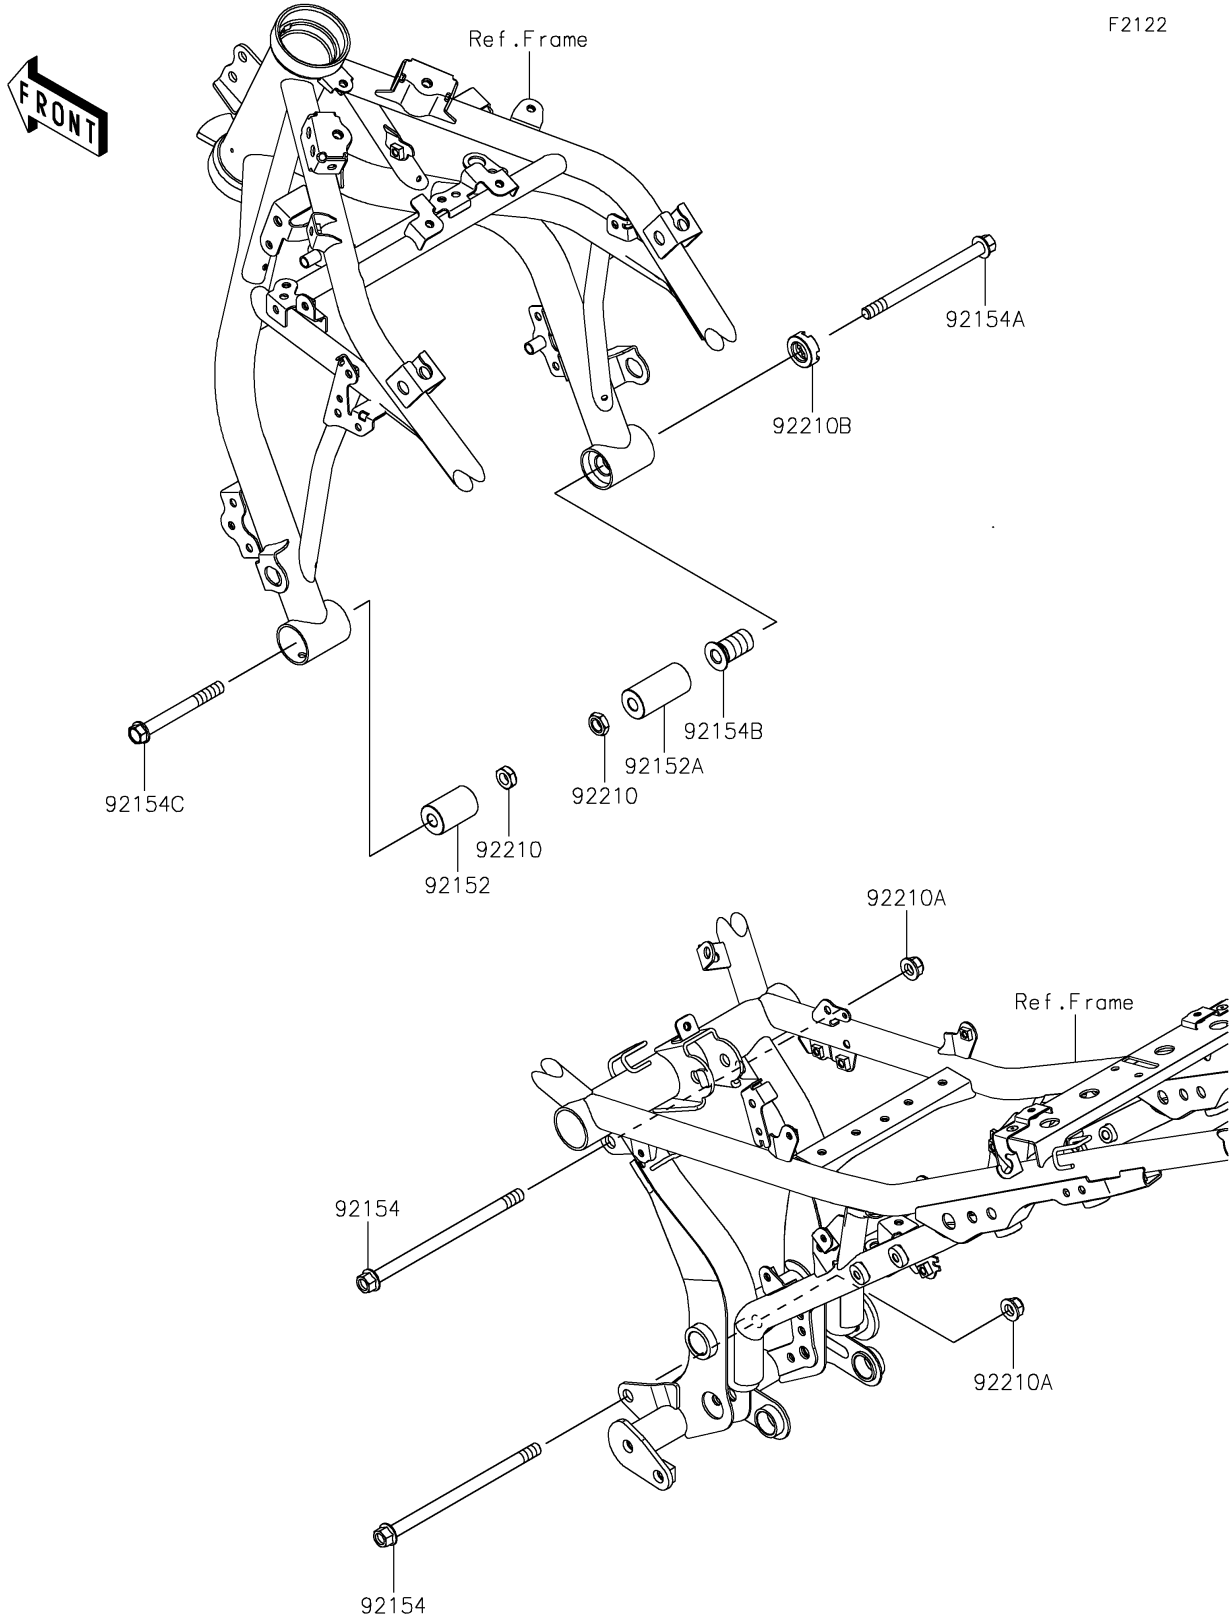

# 2021 NINJA® 650 PARTS DIAGRAM

## Engine Mount

F2122

## 2021 NINJA® 650 PARTS LIST

### Engine Mount

ITEM NAME	PART NUMBER	QUANTITY
COLLAR,10.5X26X40 (Ref # 92152)	92152-2230	1
COLLAR,10.5X26X54 (Ref # 92152A)	92152-2231	1
BOLT,FLANGED,10X170 (Ref # 92154)	92154-0840	2
BOLT,FLANGED,10X132 (Ref # 92154A)	92154-2167	1
BOLT,ADJUST,18X35 (Ref # 92154B)	92154-2168	1
BOLT,FLANGED,10X90 (Ref # 92154C)	92154-2645	1
NUT,LOCK,10MM (Ref # 92210)	92210-0784	2
NUT,LOCK,FLANGED,10MM (Ref # 92210A)	92210-1081	2
NUT,18MM (Ref # 92210B)	92210-1203	1