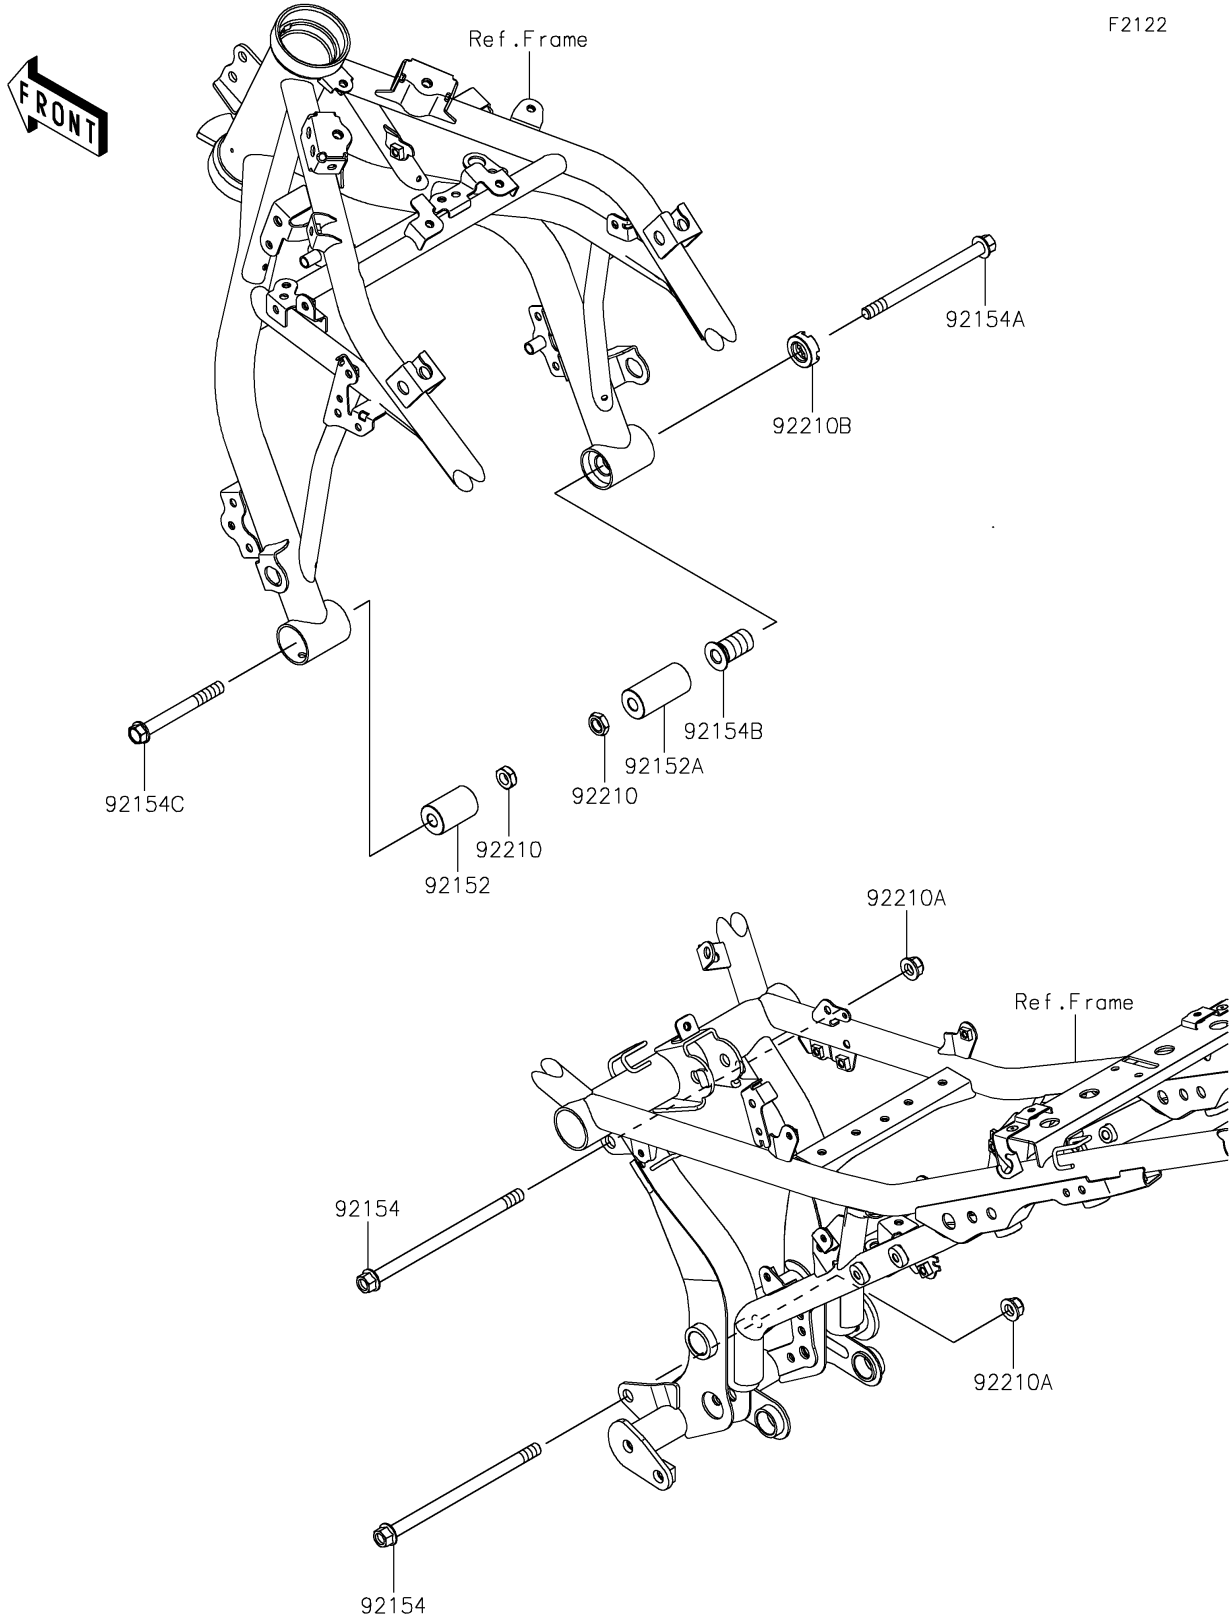

2021 NINJA® 650 ABS PARTS DIAGRAM

Engine Mount

F2122

2021 NINJA® 650 ABS PARTS LIST

Engine Mount

| ITEM NAME | PART NUMBER | QUANTITY |
|--------------------------------------|-------------|----------|
| COLLAR,10.5X26X40 (Ref # 92152) | 92152-2230 | 1 |
| COLLAR,10.5X26X54 (Ref # 92152A) | 92152-2231 | 1 |
| BOLT,FLANGED,10X170 (Ref # 92154) | 92154-0840 | 2 |
| BOLT,FLANGED,10X132 (Ref # 92154A) | 92154-2167 | 1 |
| BOLT,ADJUST,18X35 (Ref # 92154B) | 92154-2168 | 1 |
| BOLT,FLANGED,10X90 (Ref # 92154C) | 92154-2645 | 1 |
| NUT,LOCK,10MM (Ref # 92210) | 92210-0784 | 2 |
| NUT,LOCK,FLANGED,10MM (Ref # 92210A) | 92210-1081 | 2 |
| NUT,18MM (Ref # 92210B) | 92210-1203 | 1 |