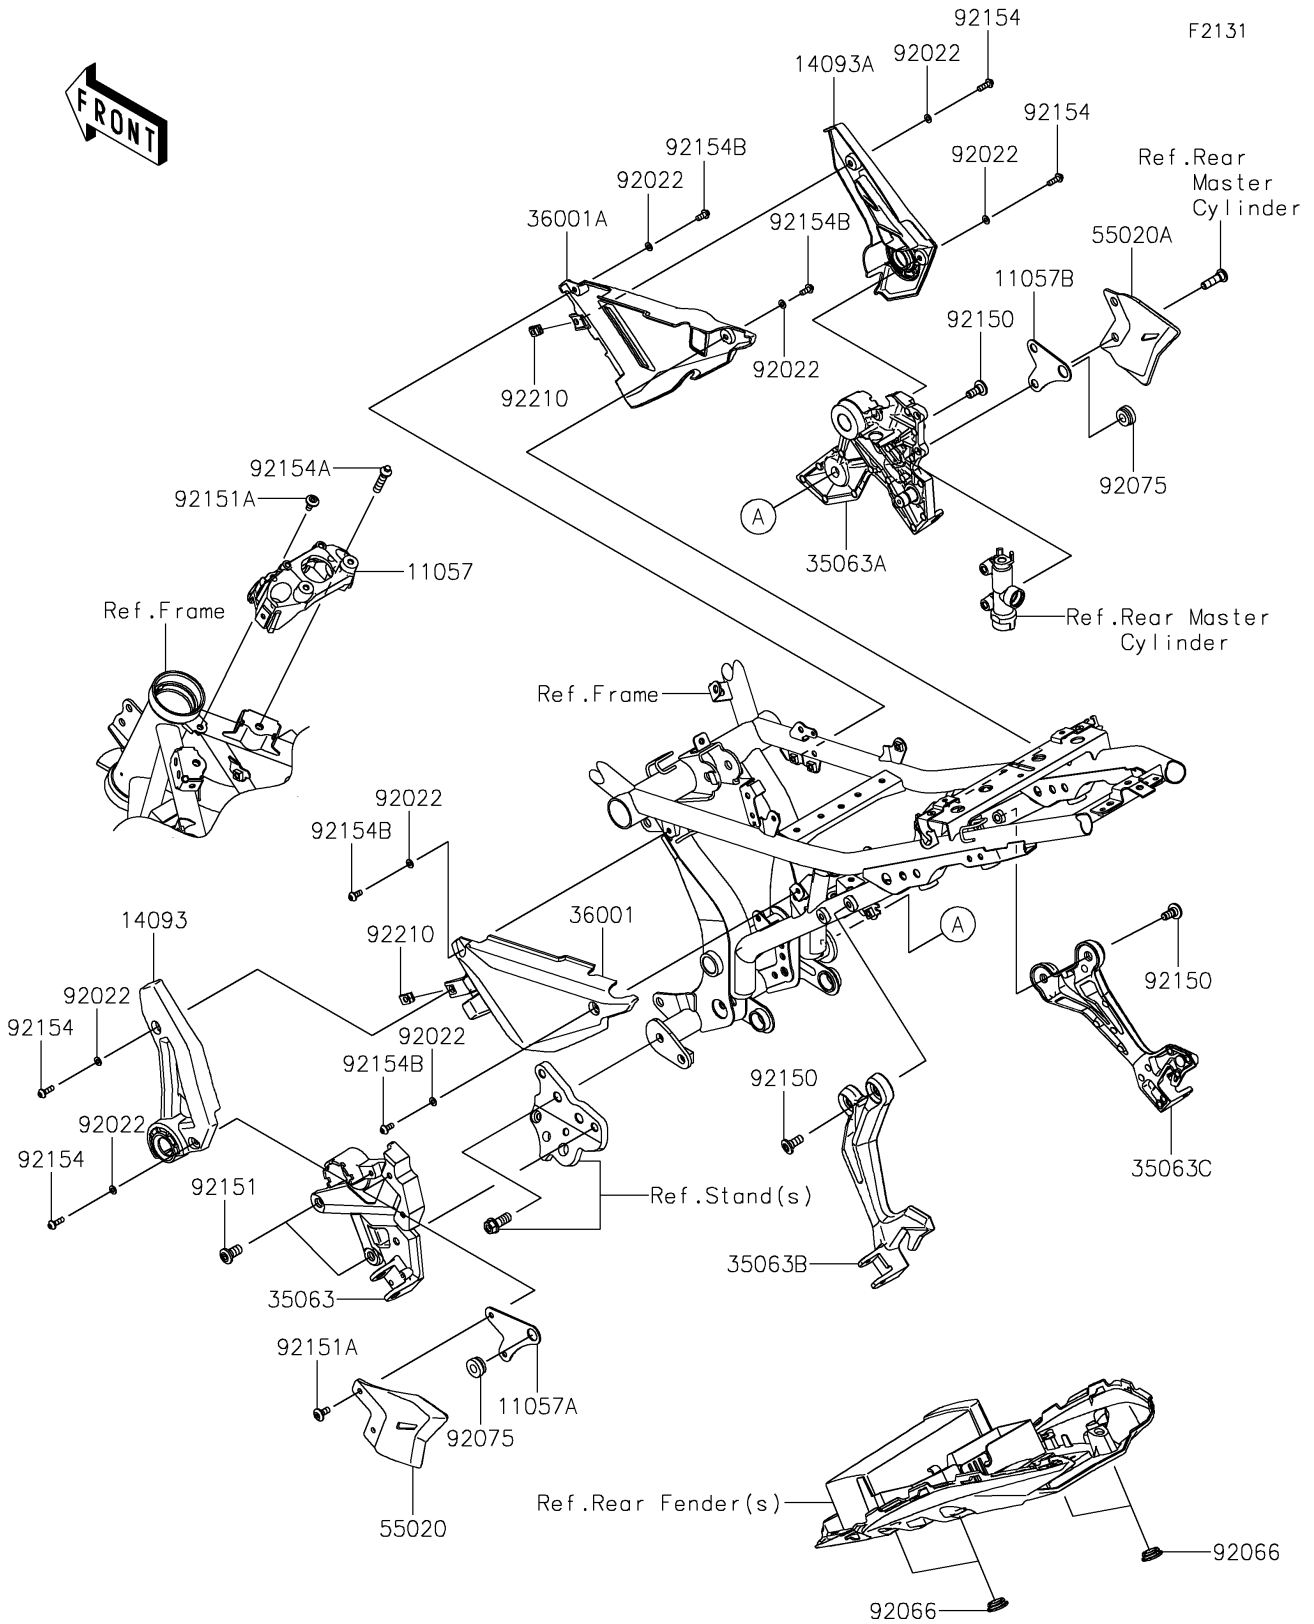

2021 NINJA® 650 PARTS DIAGRAM

Frame Fittings

2021 NINJA® 650 PARTS LIST

Frame Fittings

ITEM NAME	PART NUMBER	QUANTITY
BRACKET,IG. SWITCH (Ref # 11057)	11057-0079	1
BRACKET,STEP STAY,LH (Ref # 11057A)	11057-0476	1
BRACKET,STEP STAY,RH (Ref # 11057B)	11057-0477	1
COVER,STEP,LH,F.S.BLACK (Ref # 14093)	14093-0480-18T	1
COVER,STEP,RH,F.S.BLACK (Ref # 14093A)	14093-0623-18T	1
STAY,STEP,FR,LH,F.S.BLACK (Ref # 35063)	35063-1348-18R	1
STAY,STEP,FR,RH,F.S.BLACK (Ref # 35063A)	35063-1349-18R	1
STAY,STEP,RR,LH,F.S.BLACK (Ref # 35063B)	35063-1350-18R	1
STAY,STEP,RR,RH,F.S.BLACK (Ref # 35063C)	35063-1351-18R	1
COVER-SIDE,LH (Ref # 36001)	36001-0642	1
COVER-SIDE,RH (Ref # 36001A)	36001-0643	1
GUARD,HEEL,LH (Ref # 55020)	55020-1956	1
GUARD,HEEL,RH (Ref # 55020A)	55020-1957	1
WASHER,5.1X10X1.0 (Ref # 92022)	92022-1977	8
PLUG (Ref # 92066)	92066-0096	4
DAMPER (Ref # 92075)	92075-277	2
BOLT,SOCKET,8X20 (Ref # 92150)	92150-1760	5
BOLT,SOCKET,10X20 (Ref # 92151)	92151-1557	2
BOLT,SOCKET,6X14 (Ref # 92151A)	92151-1654	3
BOLT,SOCKET,5X16 (Ref # 92154)	92154-0209	4
BOLT,TORX,8X35 (Ref # 92154A)	92154-0730	2
BOLT,SOCKET,5X12 (Ref # 92154B)	92154-0917	4
NUT,PLATE,5MM (Ref # 92210)	92210-0935	2