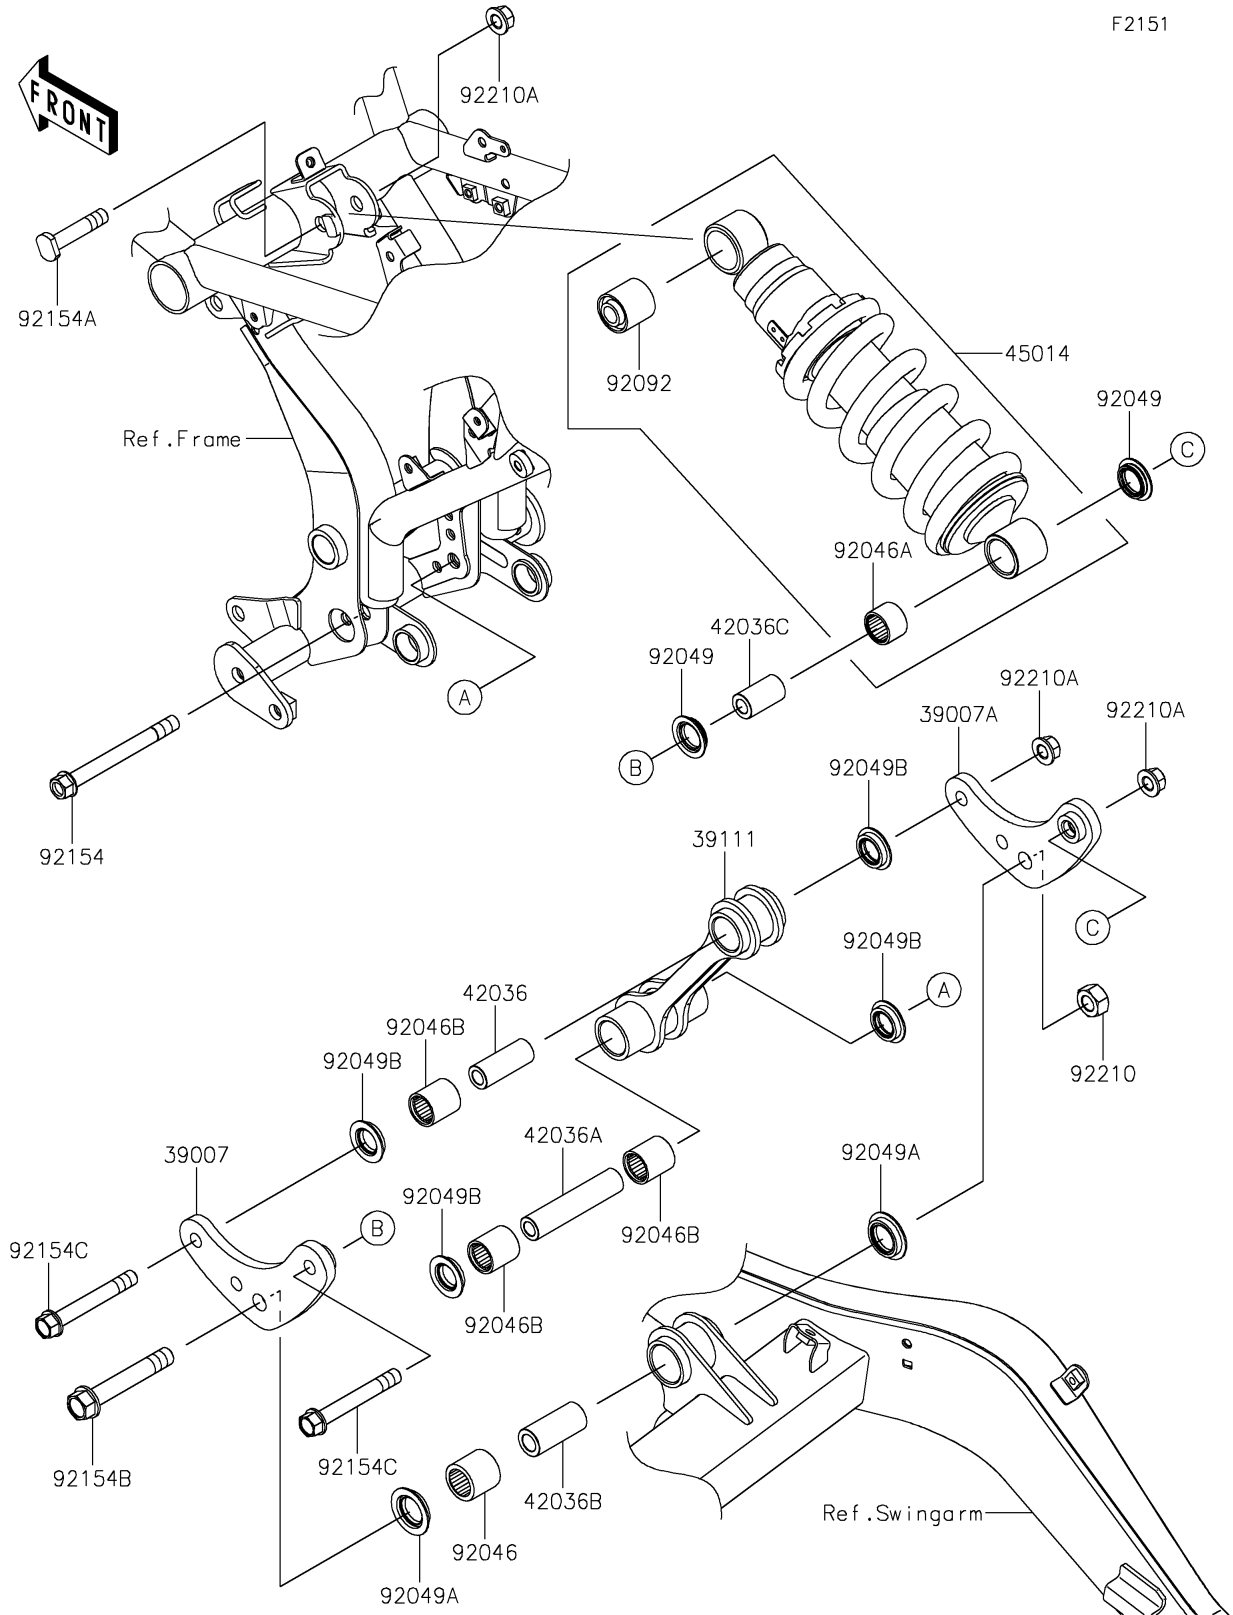

2021 NINJA® 650 ABS PARTS DIAGRAM

Suspension/Shock Absorber

2021 NINJA® 650 ABS PARTS LIST

Suspension/Shock Absorber

ITEM NAME	PART NUMBER	QUANTITY
ARM-SUSP,LH (Ref # 39007)	39007-0401	1
ARM-SUSP,RH (Ref # 39007A)	39007-0402	1
ROD-TIE (Ref # 39111)	39111-0343	1
SLEEVE,10.1X17X44.5 (Ref # 42036)	42036-0718	1
SLEEVE,10.1X17X79.8 (Ref # 42036A)	42036-0787	1
SLEEVE,12.1X20X44.5 (Ref # 42036B)	42036-0788	1
SLEEVE,10.1X18X32 (Ref # 42036C)	42036-1344	1
SHOCKABSORBER,P.SILVER (Ref # 45014)	45014-0565-458	1
BEARING-NEEDLE,7E-HVS20X27X25 (Ref # 92046)	92046-1236	1
BEARING-NEEDLE,SFYZM182417 (Ref # 92046A)	92046-1272	1
BEARING-NEEDLE,SFYZM172425 (Ref # 92046B)	92046-1273	3
SEAL-OIL (Ref # 92049)	92049-0133	2
SEAL-OIL,ARM (Ref # 92049A)	92049-1109	2
SEAL-OIL,MHA17245.7F (Ref # 92049B)	92049-1223	4
BUSHING-RUBBER (Ref # 92092)	92092-1058	1
BOLT,FLANGED,10X100 (Ref # 92154)	92154-1257	1
BOLT,10X50 (Ref # 92154A)	92154-2165	1
BOLT,FLANGED,12X75 (Ref # 92154B)	92154-2166	1
BOLT,FLANGED,10X75 (Ref # 92154C)	92154-2226	2
NUT,LOCK,12MM (Ref # 92210)	92210-0274	1
NUT,LOCK,FLANGED,10MM (Ref # 92210A)	92210-1139	3