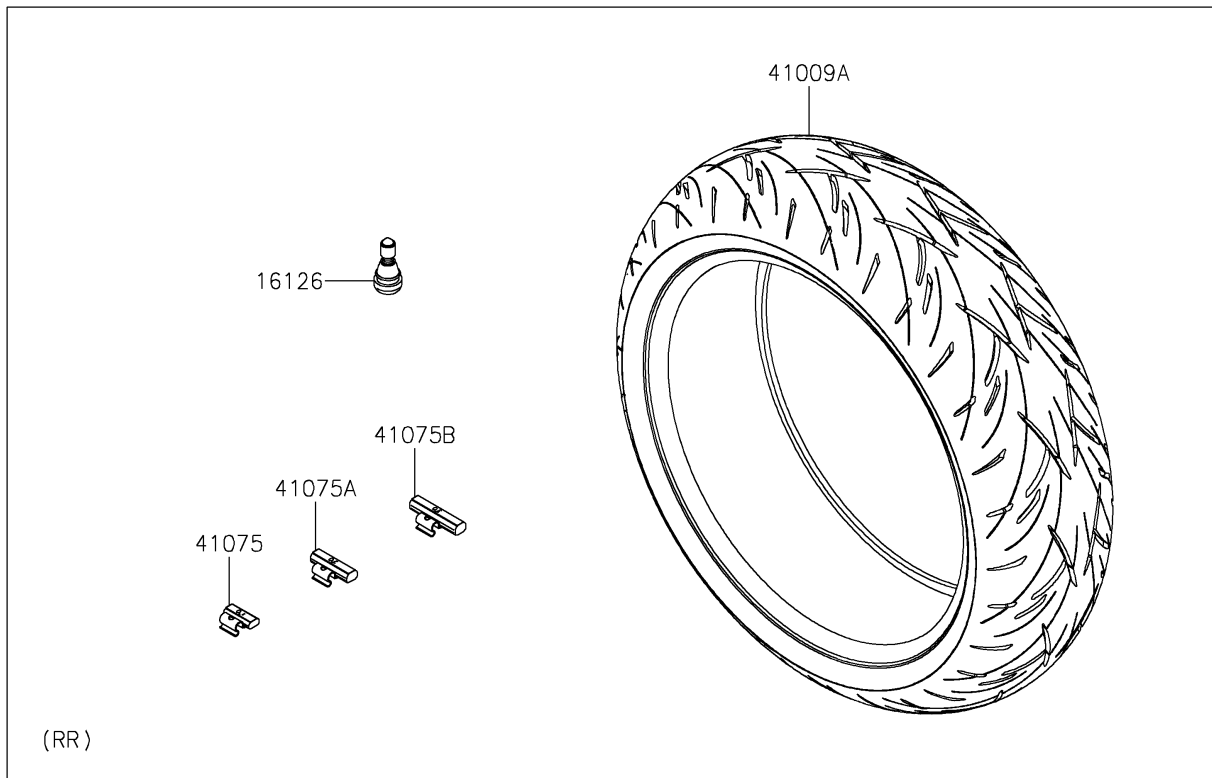

2021 NINJA® 650 ABS PARTS DIAGRAM

Tires

F2210

2021 NINJA® 650 ABS PARTS LIST

Tires

ITEM NAME	PART NUMBER	QUANTITY
VALVE,TIRE (Ref # 16126)	16126-1140	2
TIRE,FR,120/70ZR17(58W) (Ref # 41009)	41009-0832	1
TIRE,RR,160/60ZR17(69W) (Ref # 41009A)	41009-0833	1
BALANCER-WHEEL,10G,SILVER (Ref # 41075)	41075-0007	AR
BALANCER-WHEEL,20G,SILVER (Ref # 41075A)	41075-0008	AR
BALANCER-WHEEL,30G,SILVER (Ref # 41075B)	41075-0009	AR