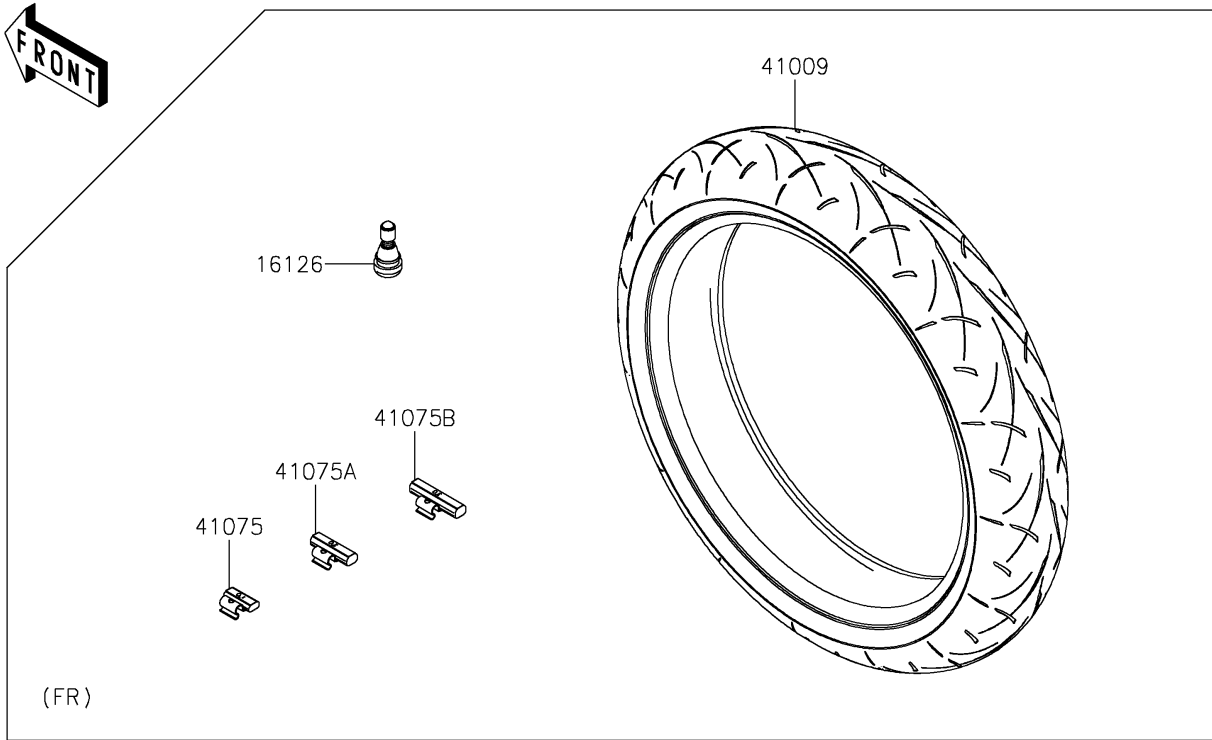

2021 NINJA® 650 ABS PARTS DIAGRAM

Tires

F2210

2021 NINJA® 650 ABS PARTS LIST

Tires

ITEM NAME	PART NUMBER	QUANTITY
VALVE,TIRE (Ref # 16126)	16126-1140	2
TIRE,FR,120/70ZR17(58W) (Ref # 41009)	41009-0832	1
TIRE,RR,160/60ZR17(69W) (Ref # 41009A)	41009-0833	1
BALANCER-WHEEL,10G,SILVER (Ref # 41075)	41075-0007	AR
BALANCER-WHEEL,20G,SILVER (Ref # 41075A)	41075-0008	AR
BALANCER-WHEEL,30G,SILVER (Ref # 41075B)	41075-0009	AR