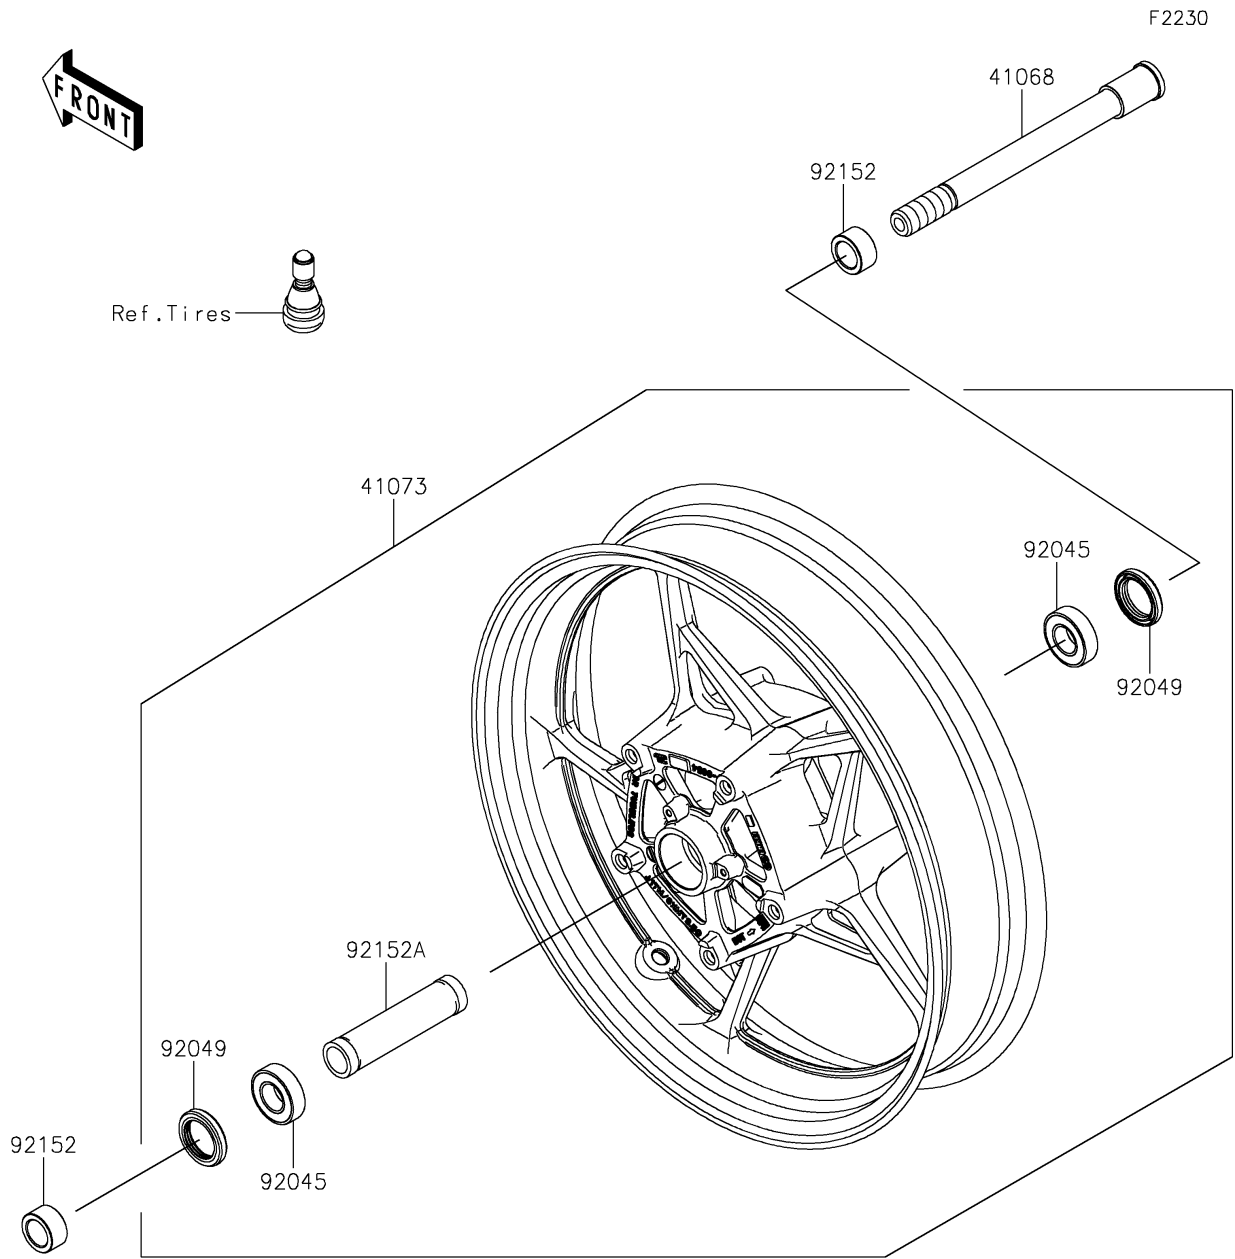

2021 NINJA[®] 650 ABS PARTS DIAGRAM

Front Wheel

2021 NINJA® 650 ABS PARTS LIST

Front Wheel

ITEM NAME	PART NUMBER	QUANTITY
-----------	-------------	----------