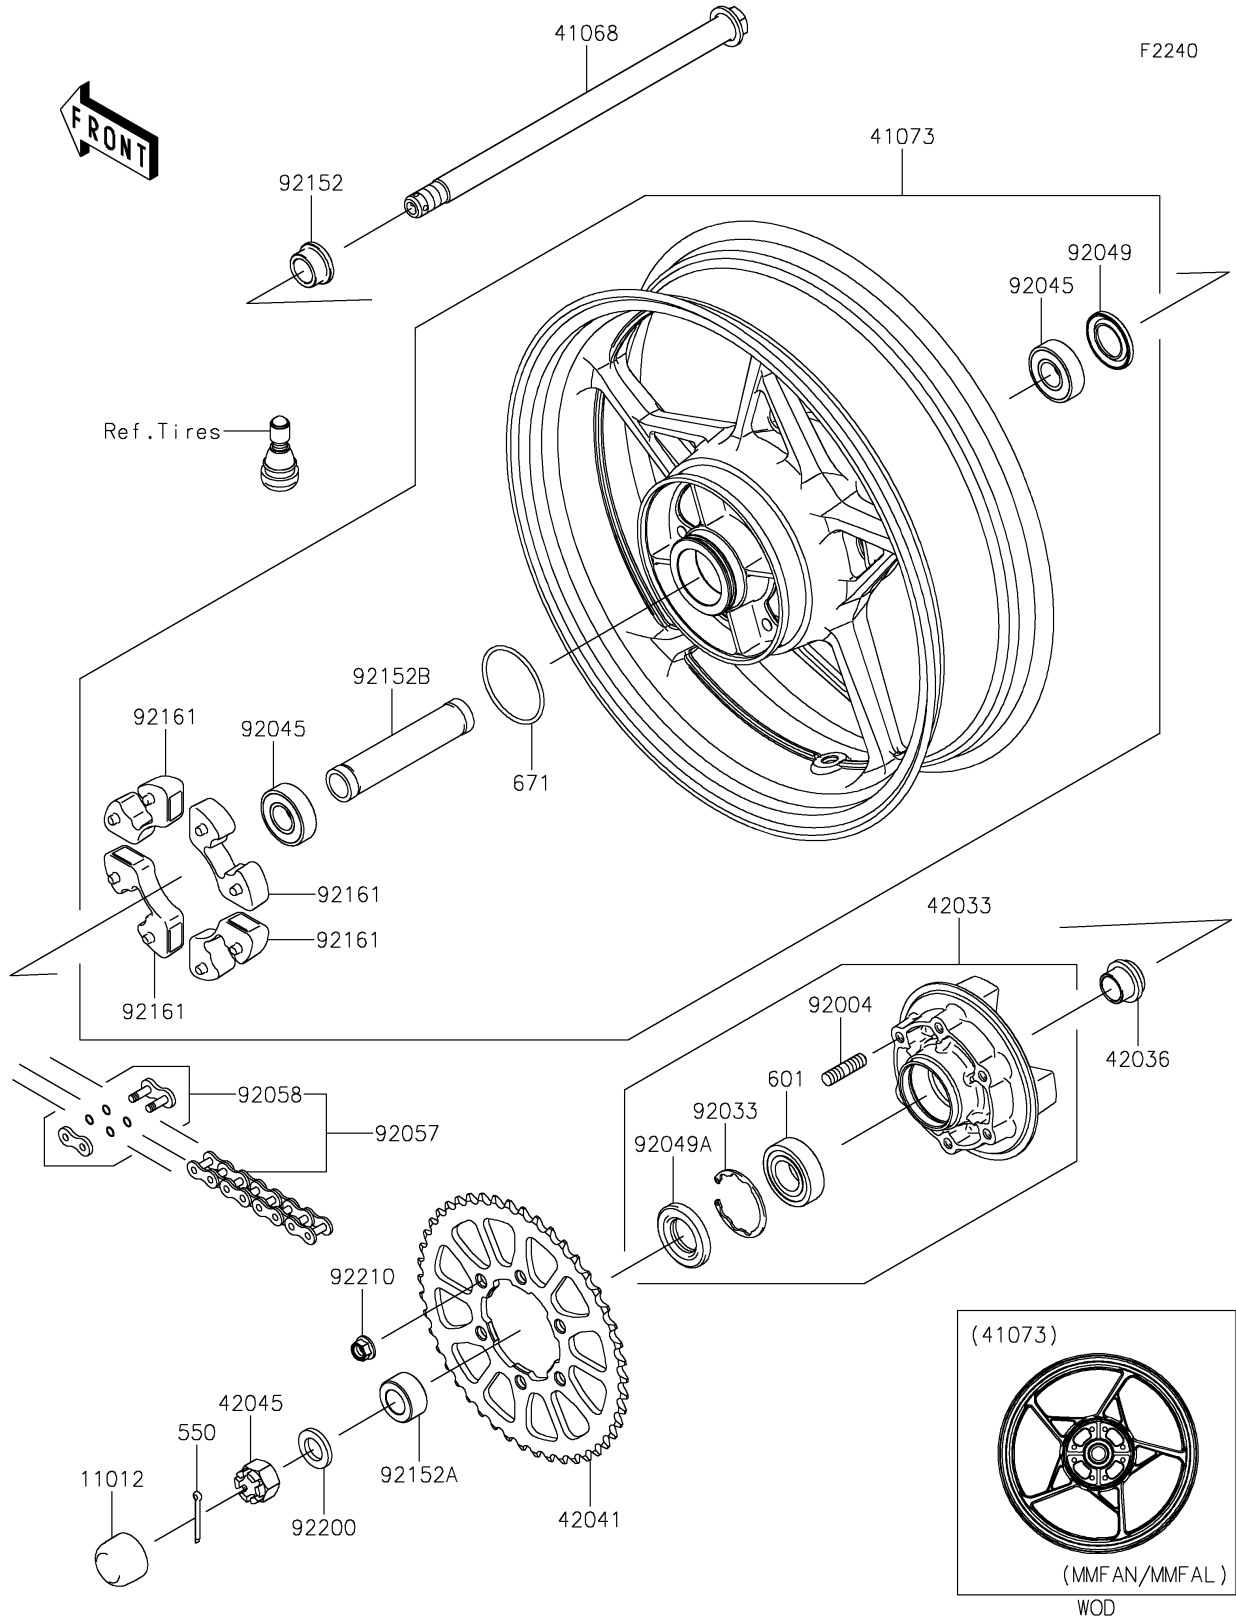

2021 NINJA® 650 ABS PARTS DIAGRAM

Rear Wheel/Chain

2021 NINJA® 650 ABS PARTS LIST

Rear Wheel/Chain

ITEM NAME	PART NUMBER	QUANTITY
CAP,AXLE NUT (Ref # 11012)	11012-1590	1
AXLE,RR,20X339.9 (Ref # 41068)	41068-0617	1
WHEEL-ASSY,RR,G.BLACK (Ref # 41073)	41073-0704-QT	1
COUPLING-ASSY,RR HUB (Ref # 42033)	42033-0570	1
SLEEVE,RR HUB,L=23 (Ref # 42036)	42036-1251	1
SPROCKET-HUB,46T (Ref # 42041)	42041-0177	1
NUT,CASTLE,18MM (Ref # 42045)	42045-018	1
PIN-COTTER,4.0X35 (Ref # 550)	550AA4035	1
BEARING-BALL (Ref # 601)	601B6205UU	1
O RING,60MM (Ref # 671)	671B2560	1
STUD,10X19 (Ref # 92004)	92004-0048	6
RING-SNAP,52MM (Ref # 92033)	92033-1043	1
BEARING-BALL,20X47X14 (Ref # 92045)	92045-0821	2
SEAL-OIL,28 47 5 (Ref # 92049)	92049-0140	1
SEAL-OIL (Ref # 92049A)	92049-1287	1
CHAIN,DRIVE,DID520VEX114L (Ref # 92057)	92057-0695	1
JOINT-CHAIN (Ref # 92058)	92058-0044	1
COLLAR,RR AXLE,RH,L=17 (Ref # 92152)	92152-0302	1
COLLAR,20X35X18 (Ref # 92152A)	92152-0751	1
COLLAR,20.2X27.2X133 (Ref # 92152B)	92152-2228	1
DAMPER,SHOCK,RR HUB (Ref # 92161)	92161-0303	4
WASHER,19X32X4 (Ref # 92200)	92200-1865	1
NUT,LOCK,FLANGED,10MM (Ref # 92210)	92210-0276	6