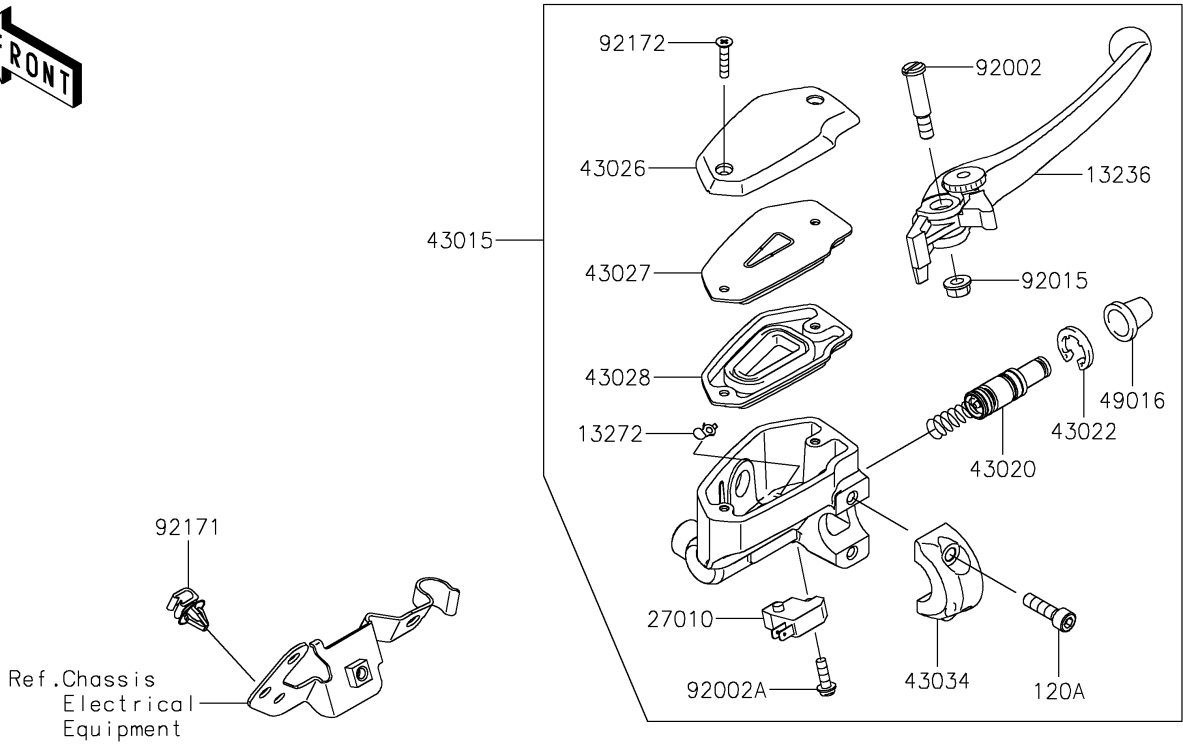

2021 NINJA® 650 ABS PARTS DIAGRAM

Front Master Cylinder

F2291

2021 NINJA® 650 ABS PARTS LIST

Front Master Cylinder

ITEM NAME	PART NUMBER	QUANTITY
-----------	-------------	----------