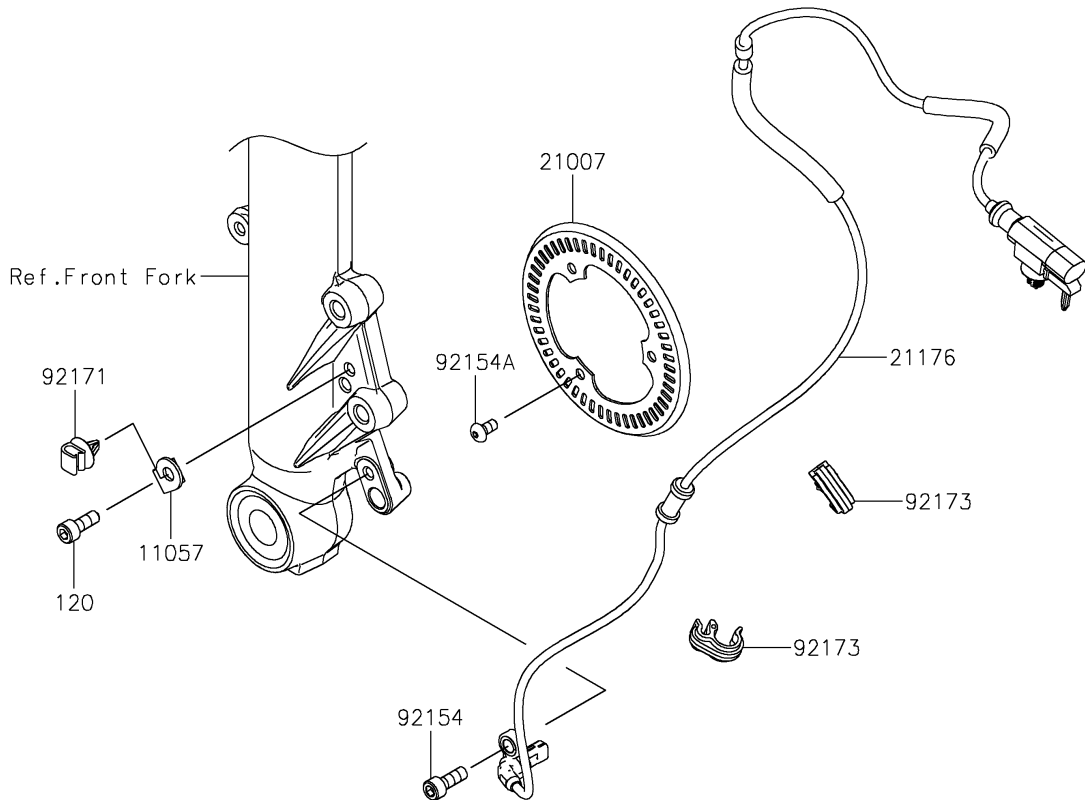

2021 NINJA® 650 ABS PARTS DIAGRAM

Front Master Cylinder

F2291

2021 NINJA® 650 ABS PARTS LIST

Front Master Cylinder

ITEM NAME	PART NUMBER	QUANTITY
-----------	-------------	----------